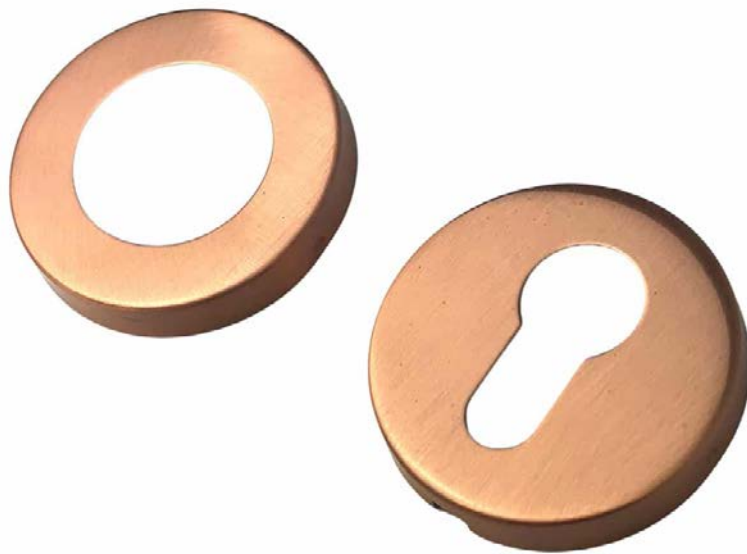

ARMASMART®

PULL HANDLES

Features include:

- Supplied complete with M8 fixings to suit timber doors
- Available in 19mm diameters
- For push/pull applications select an appropriate push plate for the other side of the door
- Pull handles of 300mm centres meet the requirements of BS 8300

ORDER CODES:

ARMASMART-C-LA06-CU (300mm x 19mm)

ARMASMART-C-LA77-CU (450mm x 19mm)

ARMASMART-C-LA100-CU (600mm x 19mm)

ARMASMART®

BATHROOM TURNS

Features include:

- A rose mounted indicator and turn for bathroom locks
- Each turn supplied with indicator
- Supplied with face fixings
- 51mm high x 51mm wide

ORDER CODE:

ARMASMART-ESC.BATH.CU

ARMASMART® ESCUTCHEONS

Features include:

- Escutcheons with concealed fixings for use with rose mounted levers or pull handle
- Escutcheon dimensions 50Ø x 8mm
- Supplied with face fixings
- Made with high grade stainless steel

ORDER CODES:

ARMASMART-ESC.EUR.CU (Euro Profile)

ARMASMART-ESC.STD.CU (STandard Key Profile)

ARMASMART®

LEVER HANDLES

Features include:

- Round bar 'return to door' lever pre-fixed to a sprung rose
- Supplied with 'bolt through' and face fixings
- 19mm return to door lever
- 8mm spindle supplied
- Conforms to the dimensional requirements of BS 8300
- Rose dimensions 50Ø x 8mm