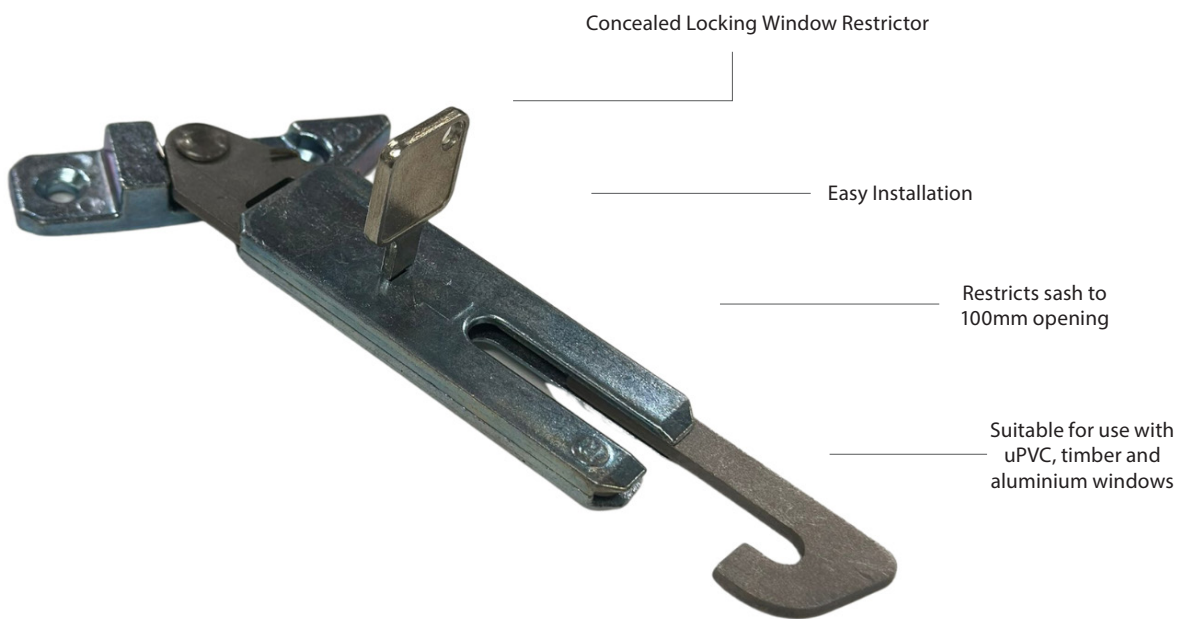

R-lock Window Restrictor Lock

UAP Ltd R-lock Window Restrictor Lock, an innovative and reliable solution that ensures safety and security for all windows. Designed with precision engineering and manufactured using premium materials, the UAP Ltd R-lock offers exceptional durability and functionality.

RLOCK-LH-120

RLOCK-RH-120

RLOCK-LH-105

RLOCK-RH-105

RLOCK-STUD-12.5

Features Include:

- Enhanced Security: The R-lock is a robust locking mechanism that effectively deters potential intruders from gaining unauthorized entry through windows.
- Child Safety
- Easy Installation
- Durable Construction
- Compliance: The UAP Ltd R-lock is designed to meet industry safety standards and regulations,
- Versatility: Suitable for a wide range of windows, the R-lock can be used in residential, commercial, and industrial settings, making it a versatile choice for your diverse clientele.

R-LOCK WINDOW RESTRICTOR

Description	Backplate Size	Material	Code
Arm Length 105mm Right Hand	105mm	Stainless steel and zinc alloy	RLOCK-RH-105
Arm Length 105mm Left Hand	105mm	Stainless steel and zinc alloy	RLOCK-LH-105
Arm Length 120mm Left Hand	120mm	Stainless steel and zinc alloy	RLOCK-LH-120
Arm Length 120mm Right Hand	120mm	Stainless steel and zinc alloy	RLOCK-RH-120
Stud Plate (height) 12.50mm Concealed Restrictor Lock	12.5mm	Stainless steel and zinc alloy	RLOCK-STUD-12.5
Spare Key Concealed Restrictor Lock	-	Stainless steel and zinc alloy	P-RLOCK-KEY