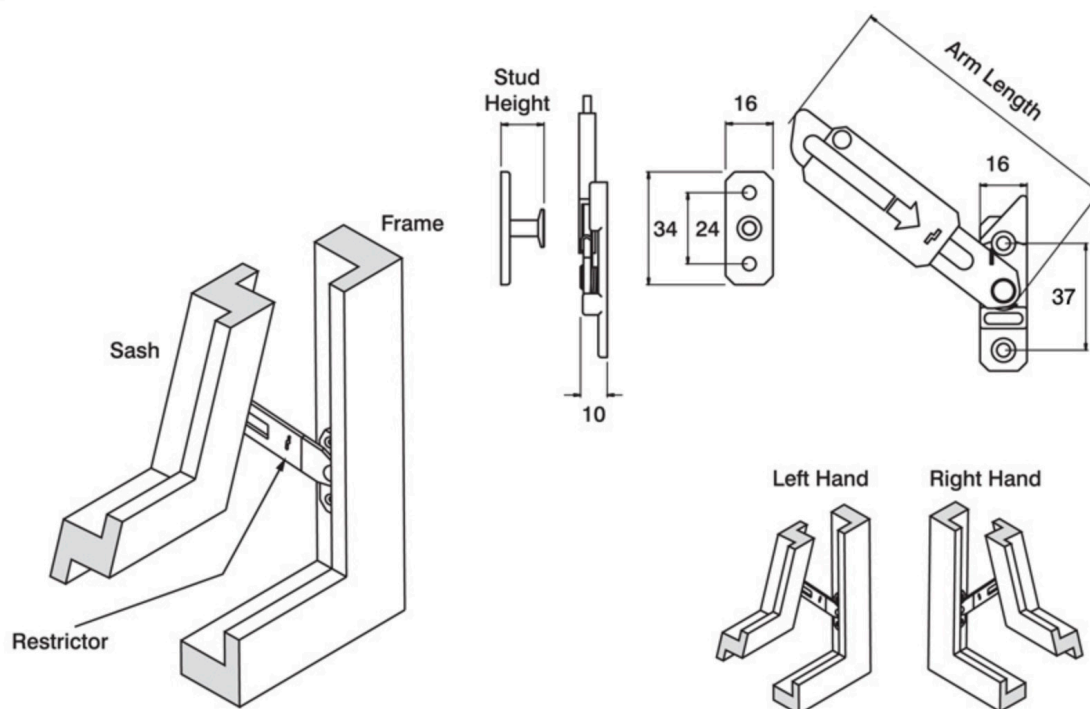

RLOCK-LH-120

RLOCK-RH-120

RLOCK-LH-105

RLOCK-RH-105

RLOCK-STUD-12.5

Features Include:

- Enhanced Security: The R-lock is a robust locking mechanism that effectively deters potential intruders from gaining unauthorized entry through windows.
- Child Safety
- Easy Installation
- Durable Construction
- Compliance: The UAP Ltd R-lock is designed to meet industry safety standards and regulations,
- Versatility: Suitable for a wide range of windows, the R-lock can be used in residential, commercial, and industrial settings, making it a versatile choice for your diverse clientele.

R-LOCK WINDOW RESTRICTOR

Description	Backplate Size	Material	Code
Arm Length 105mm Right Hand	105mm	Stainless steel and zinc alloy	RLOCK-RH-105
Arm Length 105mm Left Hand	105mm	Stainless steel and zinc alloy	RLOCK-LH-105
Arm Length 120mm Left Hand	120mm	Stainless steel and zinc alloy	RLOCK-LH-120
Arm Length 120mm Right Hand	120mm	Stainless steel and zinc alloy	RLOCK-RH-120
Stud Plate (height) 12.50mm Concealed Restrictor Lock	12.5mm	Stainless steel and zinc alloy	RLOCK-STUD-12.5
Spare Key Concealed Restrictor Lock	-	Stainless steel and zinc alloy	P-RLOCK-KEY