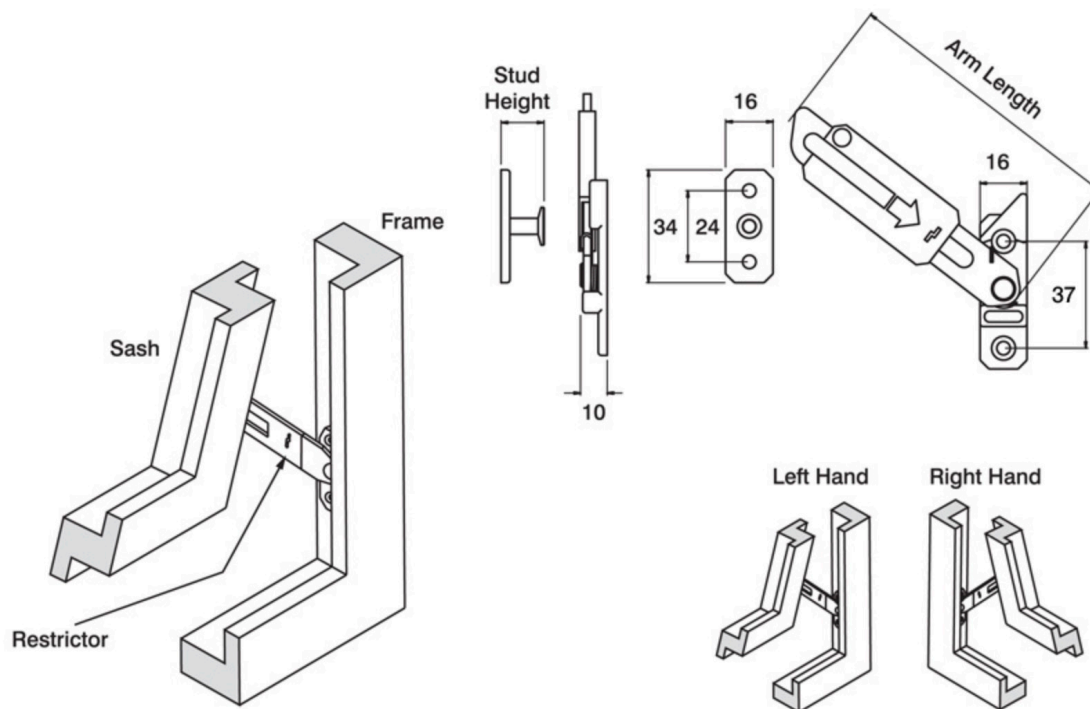

RLOCK-LH-120

RLOCK-RH-120

RLOCK-LH-105

RLOCK-RH-105

RLOCK-STUD-12.5

Features Include:

- Enhanced Security: The R-lock is a robust locking mechanism that effectively deters potential intruders from gaining unauthorized entry through windows.
- Child Safety
- Easy Installation
- Durable Construction
- Compliance: The UAP Ltd R-lock is designed to meet industry safety standards and regulations,
- Versatility: Suitable for a wide range of windows, the R-lock can be used in residential, commercial, and industrial settings, making it a versatile choice for your diverse clientele.

R-LOCK WINDOW RESTRICTOR

Description	Backplate Size	Material	Code
Arm Length 105mm Right Hand	105mm	Stainless steel and zinc alloy	RLOCK-RH-105
Arm Length 105mm Left Hand	105mm	Stainless steel and zinc alloy	RLOCK-LH-105
Arm Length 120mm Left Hand	120mm	Stainless steel and zinc alloy	RLOCK-LH-120
Arm Length 120mm Right Hand	120mm	Stainless steel and zinc alloy	RLOCK-RH-120
Stud Plate (height) 12.50mm Concealed Restrictor Lock	12.5mm	Stainless steel and zinc alloy	RLOCK-STUD-12.5
Spare Key Concealed Restrictor Lock	-	Stainless steel and zinc alloy	P-RLOCK-KEY