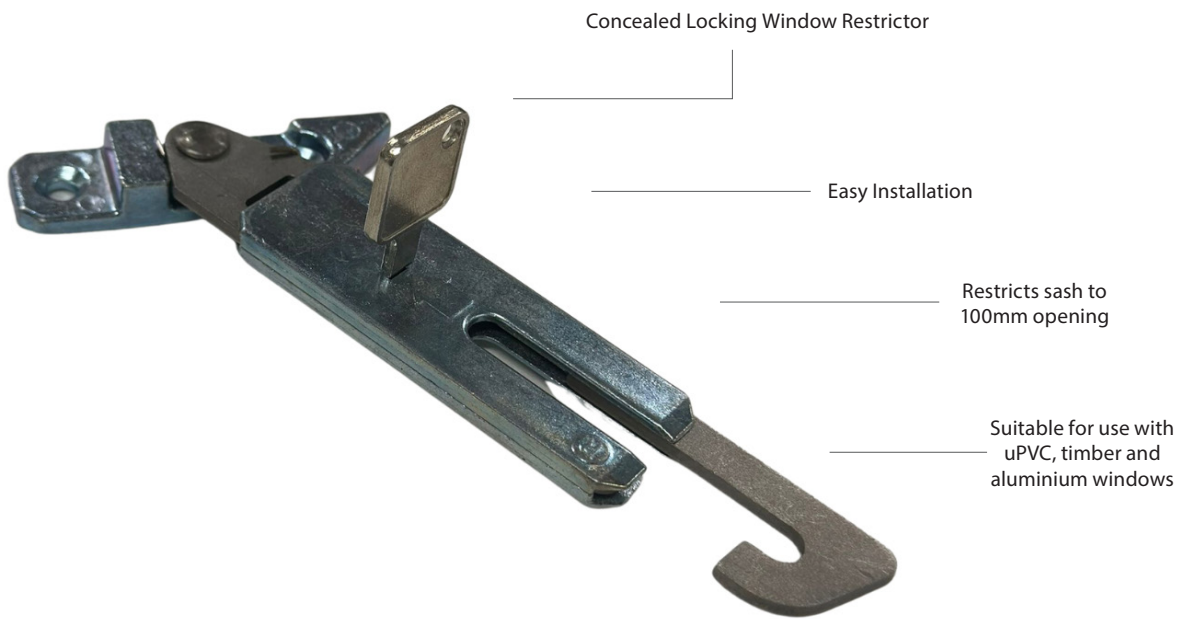

R-lock Window Restrictor Lock

UAP Ltd R-lock Window Restrictor Lock, an innovative and reliable solution that ensures safety and security for all windows. Designed with precision engineering and manufactured using premium materials, the UAP Ltd R-lock offers exceptional durability and functionality.

RLOCK-LH-120

RLOCK-RH-120

RLOCK-LH-105

RLOCK-RH-105

RLOCK-STUD-12.5

Features Include:

- Enhanced Security: The R-lock is a robust locking mechanism that effectively deters potential intruders from gaining unauthorized entry through windows.
- Child Safety
- Easy Installation
- Durable Construction
- Compliance: The UAP Ltd R-lock is designed to meet industry safety standards and regulations,
- Versatility: Suitable for a wide range of windows, the R-lock can be used in residential, commercial, and industrial settings, making it a versatile choice for your diverse clientele.

R-LOCK WINDOW RESTRICTOR

Description	Backplate Size	Material	Code
Arm Length 105mm Right Hand	105mm	Stainless steel and zinc alloy	RLOCK-RH-105
Arm Length 105mm Left Hand	105mm	Stainless steel and zinc alloy	RLOCK-LH-105
Arm Length 120mm Left Hand	120mm	Stainless steel and zinc alloy	RLOCK-LH-120
Arm Length 120mm Right Hand	120mm	Stainless steel and zinc alloy	RLOCK-RH-120
Stud Plate (height) 12.50mm Concealed Restrictor Lock	12.5mm	Stainless steel and zinc alloy	RLOCK-STUD-12.5
Spare Key Concealed Restrictor Lock	-	Stainless steel and zinc alloy	P-RLOCK-KEY