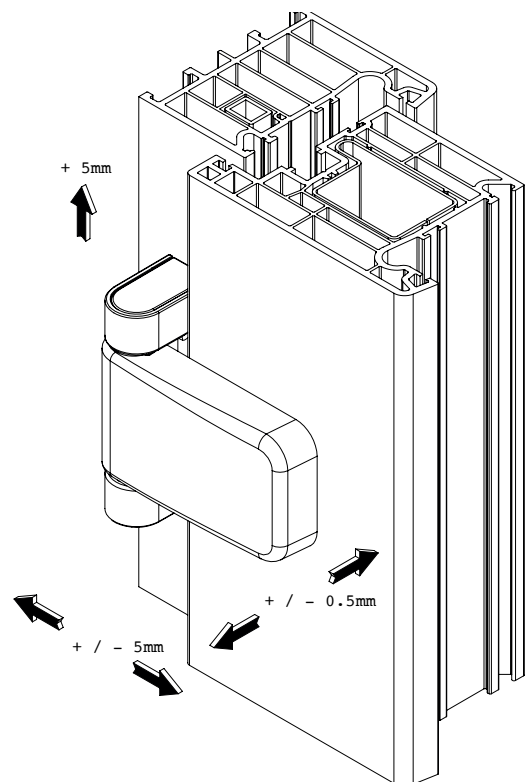

FLIP FLAG HINGE

The universal flip flag hinge from Security Hardware offers the best functionality with a contemporary design. The hinge is available in several rebate sizes from 17mm to 25mm. The hinge is non-handed, which means it will fit either right or left doors without swapping the pin. Flips from left to right. The hinge is simple and easy to fit, thanks to the universal jig provided. The hinge also has a lift-on, lift-off design.

5 YEAR
FINISH GUARANTEE*

10 YEAR
MECHANICAL GUARANTEE*

KEY FEATURES

- 3D adjustment
- Compression, height and lateral adjustment achievable with door closed
- No unsightly gaps visible following adjustment
- PAS 24:2016 compatible as part of a door assembly
- Fitter and installer-friendly
- One product fits all standard euro groove systems
- Patented unique design
- Packaging available to suit high volume, separated flow line assembly
- Integral interlocking security hooks available

TESTING PERFORMANCE

- Corrosion tested to BS EN 1670:2007:Grade 5
- Conforms to BS EN 1191 - tested to 100,000 cycles

ADJUSTMENT

- Height: +5mm
- Compression: +/- 0.5mm
- Lateral: +/- 5mm