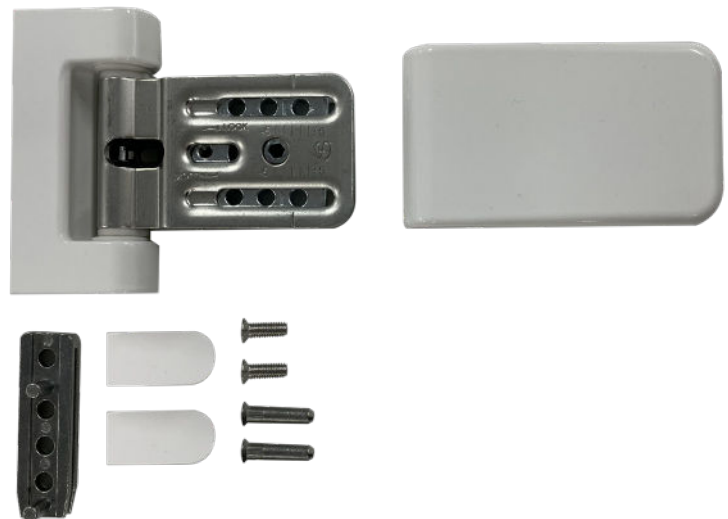

17mm

PART NO.	DESCRIPTION	REBATE	COLOUR
SH-HIN-0017-AXWH	Axis Flag Hinge	17mm	White
SH-HIN-0017-AXGO	Axis Flag Hinge	17mm	PVD Gold
SH-HIN-0017-AXOA	Axis Flag Hinge	17mm	Oak
SH-HIN-0017-AXCH	Axis Flag Hinge	17mm	Chrome
SH-HIN-0017-AXBR	Axis Flag Hinge	17mm	Brown
SH-HIN-0017-AXBL	Axis Flag Hinge	17mm	Black
SH-HIN-0017-AXAG	Axis Flag Hinge	17mm	Grey

18mm

PART NO.	DESCRIPTION	REBATE	COLOUR
SH-HIN-0018-AXWH	Axis Flag Hinge	18mm	White
SH-HIN-0018-AXGO	Axis Flag Hinge	18mm	PVD Gold
SH-HIN-0018-AXOA	Axis Flag Hinge	18mm	Oak
SH-HIN-0018-AXCH	Axis Flag Hinge	18mm	Chrome
SH-HIN-0018-AXBR	Axis Flag Hinge	18mm	Brown
SH-HIN-0018-AXBL	Axis Flag Hinge	18mm	Black
SH-HIN-0018-AXAG	Axis Flag Hinge	18mm	Grey

19mm

PART NO.	DESCRIPTION	REBATE	COLOUR
SH-HIN-0019-AXWH	Axis Flag Hinge	19mm	White
SH-HIN-0019-AXGO	Axis Flag Hinge	19mm	PVD Gold
SH-HIN-0019-AXOA	Axis Flag Hinge	19mm	Oak
SH-HIN-0019-AXCH	Axis Flag Hinge	19mm	Chrome
SH-HIN-0019-AXBR	Axis Flag Hinge	19mm	Brown
SH-HIN-0019-AXBL	Axis Flag Hinge	19mm	Black
SH-HIN-0019-AXAG	Axis Flag Hinge	19mm	Grey

20mm (Selecta)

PART NO.	DESCRIPTION	REBATE	COLOUR
SH-HIN-0020-AXWH	Axis Flag Hinge	20mm	White
SH-HIN-0020-AXGO	Axis Flag Hinge	20mm	PVD Gold
SH-HIN-0020-AXOA	Axis Flag Hinge	20mm	Oak
SH-HIN-0020-AXCH	Axis Flag Hinge	20mm	Chrome
SH-HIN-0020-AXBR	Axis Flag Hinge	20mm	Brown
SH-HIN-0020-AXBL	Axis Flag Hinge	20mm	Black
SH-HIN-0020-AXAG	Axis Flag Hinge	20mm	Grey

21mm (Liniar and Kömmerling)