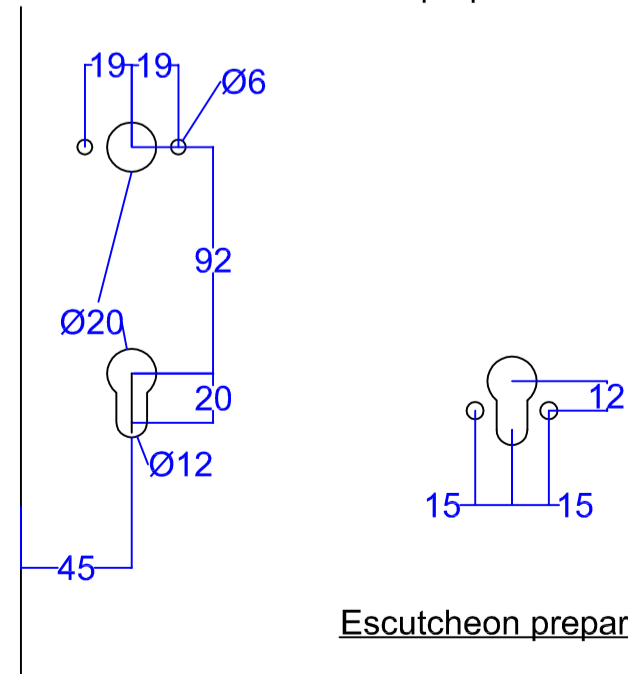

Product code

FULLEX-Flexilock

Compatible keeps

XLC0001-KE	Left hand centre square
XLC0002-KE	Right hand centre square
XLC0003-KE	Left hand centre radiused
XLC0004-KE	Right hand centre radiused
XLC0005-KE	Top / bottom bolt Square
XLC0006-KE	Top / bottom bolt radiused
XCKCL	Left hand centre
XCKCR	Right hand centre

Technical data

45mm backset.  
 3 dead bolts.  
 Reversible latch.  
 Cover plate 20mm wide, 1720mm long.

Features

Round rose or long 243 backplate handle compatible.  
 Chrome plated steel top and bottom bolts.  
 Centre hook.  
 Non-handed easily reversible latch.  
 In line split spindle.  
 Snib latch retention on face plate.  
 Dedicated security escutcheon available.

Round rose lift lever handle preparation

Escutcheon preparation