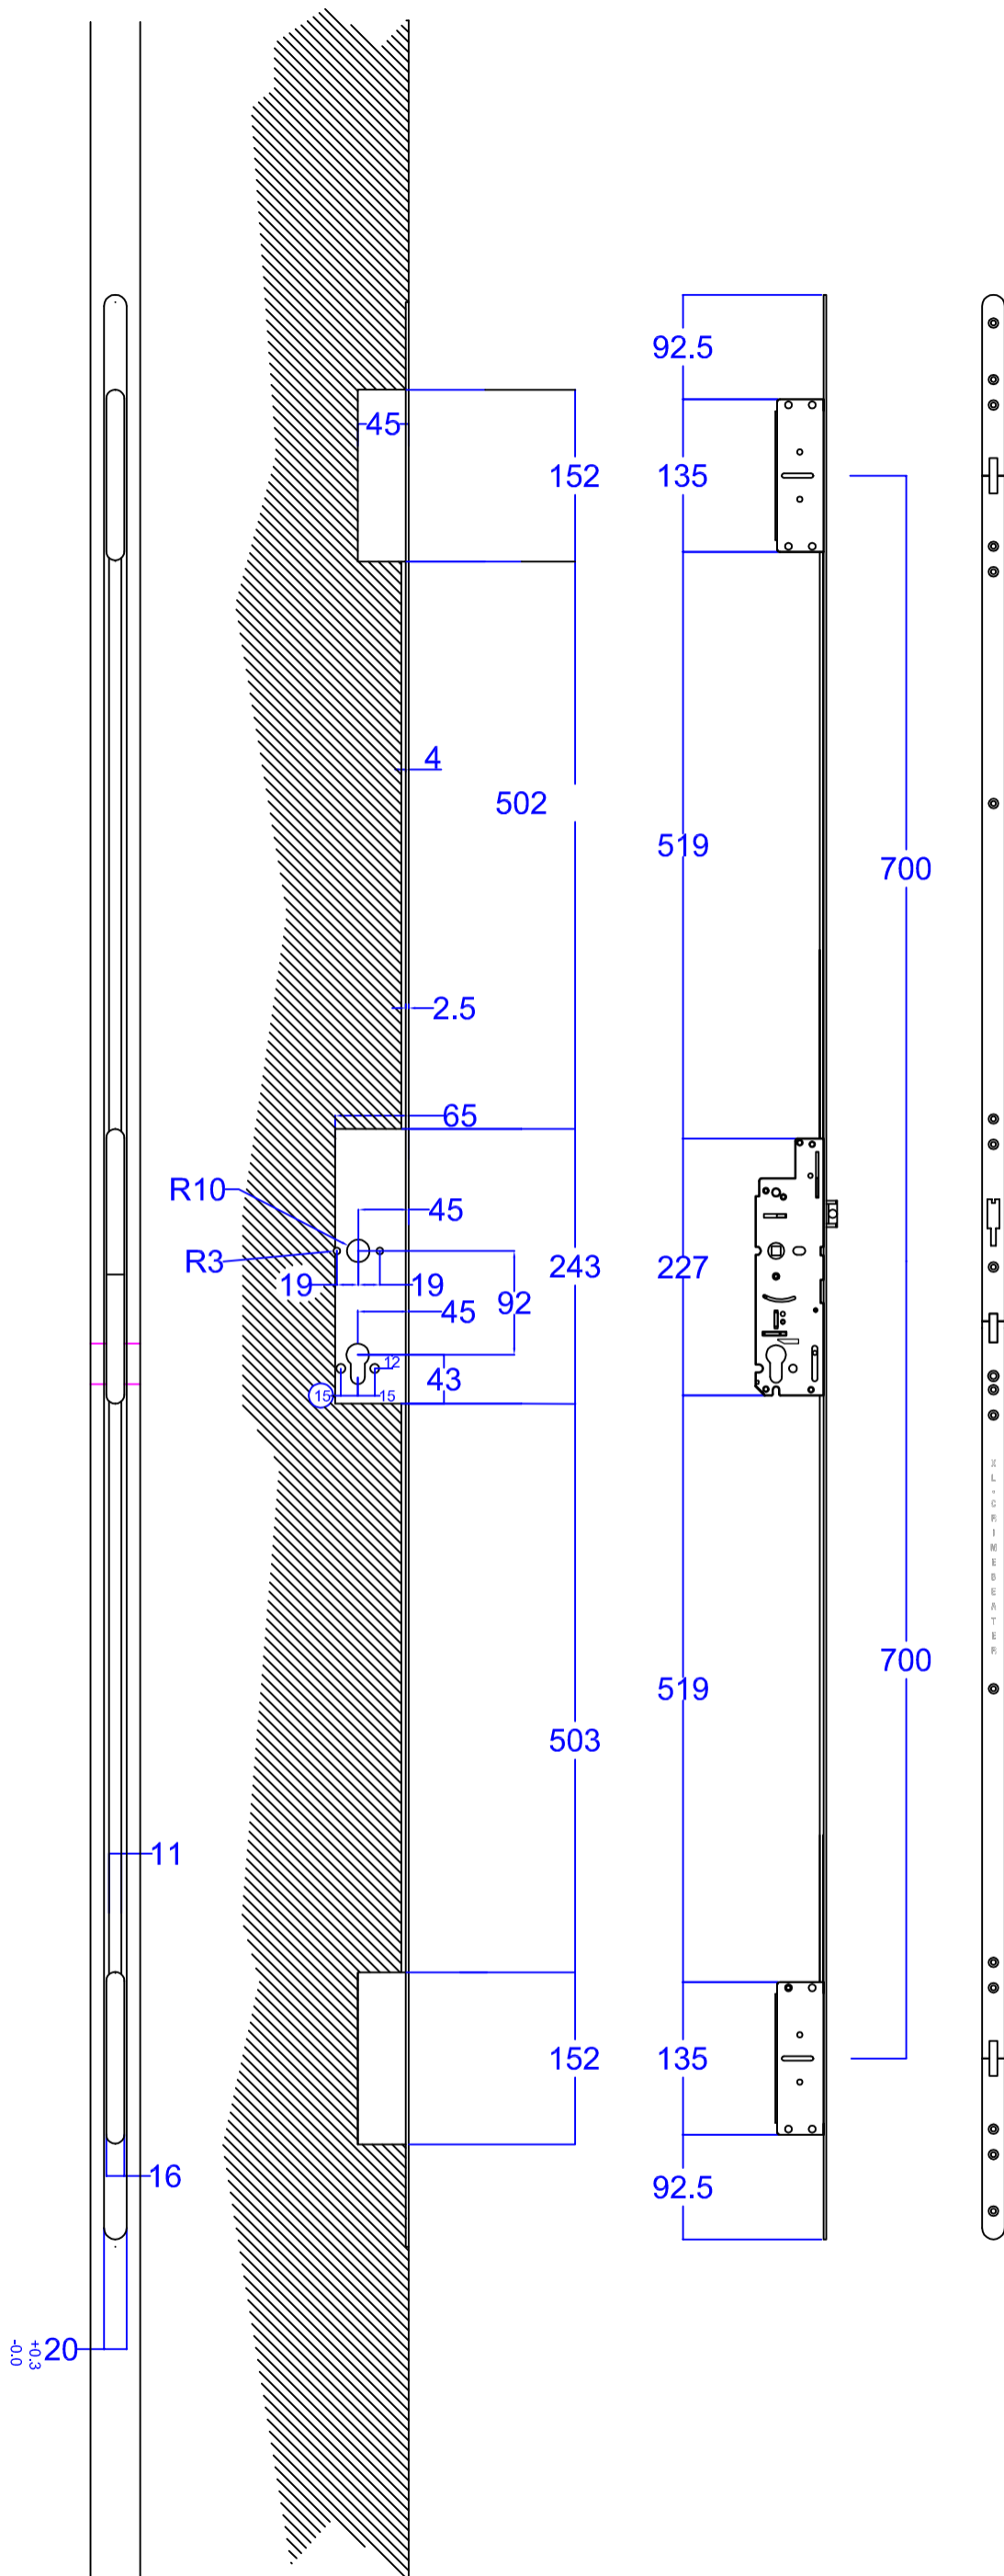

Product code

FULLEX-Flexilock

Compatible keeps

XLC0001-KE	Left hand centre square
XLC0002-KE	Right hand centre square
XLC0003-KE	Left hand centre radiused
XLC0004-KE	Right hand centre radiused
XLC0005-KE	Top / bottom bolt Square
XLC0006-KE	Top / bottom bolt radiused
XCKCL	Left hand centre
XCKCR	Right hand centre

Accessories

Security escutcheon:  
 HSESSS-DEDLOK-NANOCOAST (Satin).  
 HSEMPSS-DEDLOK-NANOCOAST (Polished).  
 HSEPVDG-DEDLOK-NANOCOAST (Gold)  
 UAP Round rose lift lever handle range.  
 UAP 243 backplate 92PZ handle range.

Technical data

45mm backset.  
 3 dead bolts.  
 Reversible latch.  
 Cover plate 20mm wide, 1720mm long.

Features

Round rose or long 243 backplate handle compatible.  
 Chrome plated steel top and bottom bolts.  
 Centre hook.  
 Non-handed easily reversible latch.  
 In line split spindle.  
 Snib latch retention on face plate.  
 Dedicated security escutcheon available.