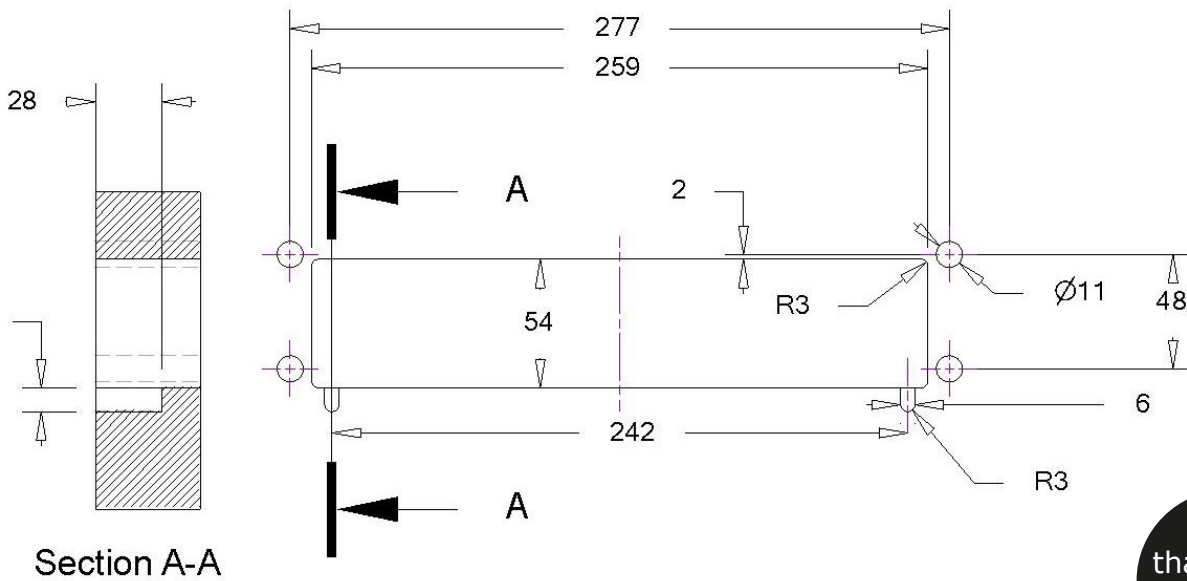

Routing details*

* Please refer to fitting instructions for 1:1 routing template