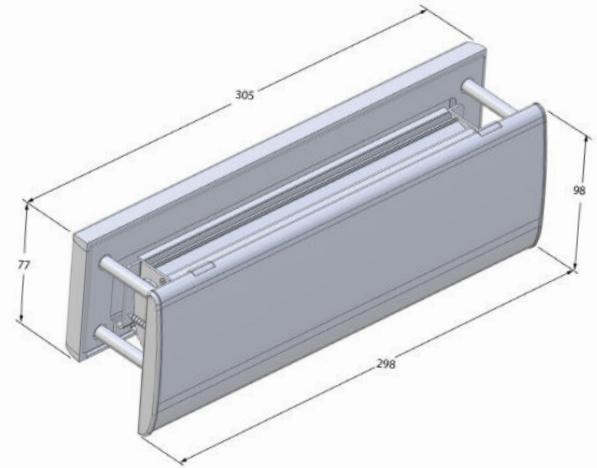

## UAP TS008 Slim Letterplate

Finishes	Internal Frame Code*	External Frame Code	Material Construction	Coating Guarantee
Satin Silver	TS008-SLIM-INTERNAL-SILVER	TS008-EXTERNAL-PS	Aluminium	5 Years Inland
Satin Chrome	TS008-SLIM-INTERNAL-SATINCHROME	-	Aluminium	5 Years Inland
Chrome	TS008-SLIM-INTERNAL-CHROME	TS008-EXTERNAL-CHROME**	Aluminium	5 Years Inland
Black	TS008-SLIM-INTERNAL-BLACK	TS008-EXTERNAL-BLACK	Aluminium	5 Years Inland
White	TS008-SLIM-INTERNAL-WHITE	TS008-EXTERNAL-WHITE	Aluminium	5 Years Inland
PVD Gold	TS008-SLIM-INTERNAL-PVDG	TS008-EXTERNAL-PVDG-NANOCOAST	Aluminium	5 Years Inland

### Measurements

Distance Between Screw Holes	277mm
Letterplate Length	305mm
Letterplate Height	58mm
Frame Material	Aluminium
Cavity Hole Size	259mm x 48mm