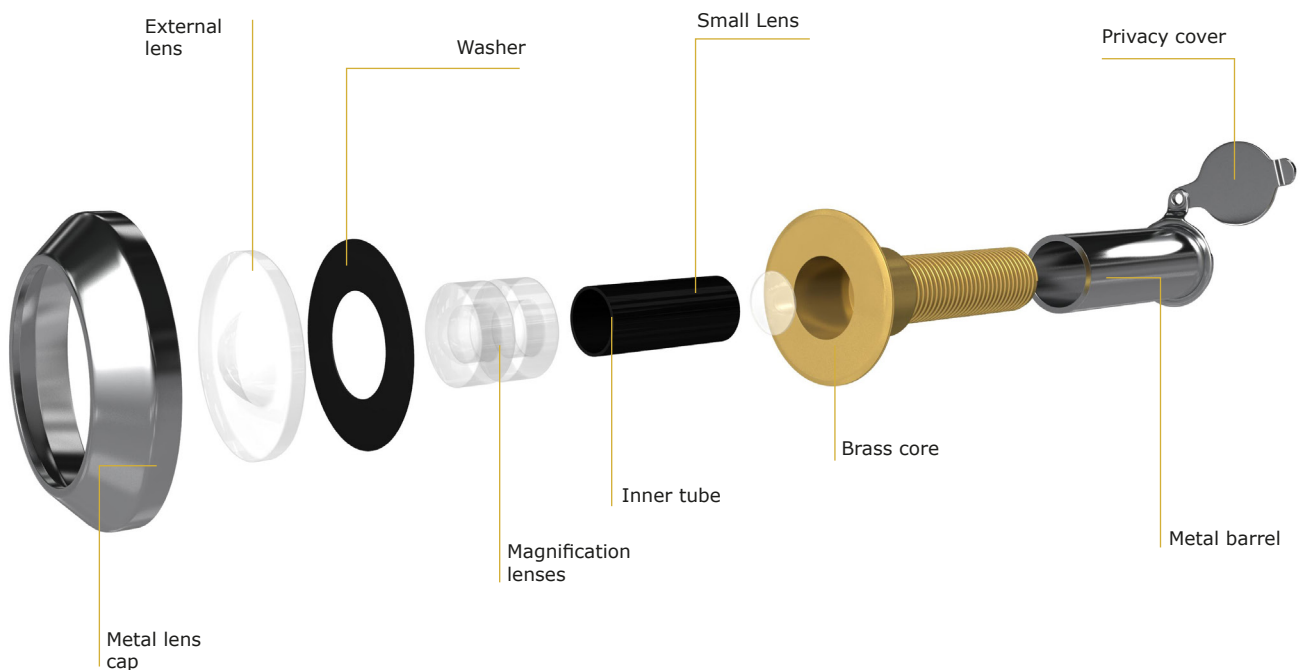

12MM WIDE ANGLE MARINE GRADE DOOR VIEWERS (35-55MM)

Each syphole has gone through rigerous testing, and have each been tested to DHF TS002:2009 which covers Corrosion Resistance, Security (Angle of Vision), Visual Clarity, Resistance to Misting Up, Ability to Clear After Misting, Length Adjustment Range and Marking. The door viewers have also been awarded 'Secured by Design' by the Association of Chief Police Officers.

With a variety of wide angle Marine Grade door viewers homeowners will be able to select the viewer most suitable for their needs and overall home interior and exterior. Whatever their overall door hardware finish is there is a spyhole suitable to match it. Made of 316 grade stainless steel and comprising 3 glass lenses, each syphole ensures to give crystal clear performance for years of safe, secure use.

The 12mm Wide Angle Marine Grade Door Viewers are made from 316 grade stainless steel and are part of the UAP Nanocoast range. The UAP Nanocoast range of products are specifically designed for areas which are within a 25 mile radius of the coast, or within 5 miles of highly populated industrial areas. Each door viewer has been salt spray tested to ASTM B117 for 2,000 hours, and comes with an industry first LIFETIME coating guarantee, as it will not pit, rust or corrode no matter what environments you put them in!

Features Include:

Awarded 'Secured by Design' approval by the Association of Police Officers

Made of 316 grade stainless steel

Ensured to give crystal clear performance for years of safe, secure use

Comes in a range of colours to suite door furniture