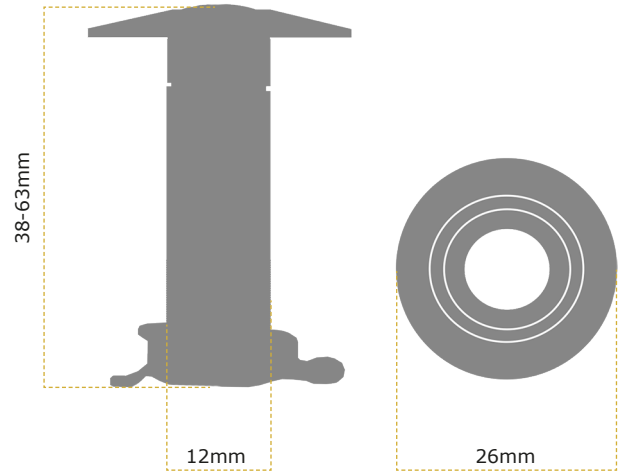

12MM WIDE ANGLE MARINE GRADE DOOR VIEWERS (35-55MM)

Each syphole has gone through rigerous testing, and have each been tested to DHF TS002:2009 which covers Corrosion Resistance, Security (Angle of Vision), Visual Clarity, Resistance to Misting Up, Ability to Clear After Misting, Length Adjustment Range and Marking. The door viewers have also been awarded 'Secured by Design' by the Association of Chief Police Officers.

With a variety of wide angle Marine Grade door viewers homeowners will be able to select the viewer most suitable for their needs and overall home interior and exterior. Whatever their overall door hardware finish is there is a spyhole suitable to match it. Made of 316 grade stainless steel and comprising 3 glass lenses, each syphole ensures to give crystal clear performance for years of safe, secure use.

The 12mm Wide Angle Marine Grade Door Viewers are made from 316 grade stainless steel and are part of the UAP Nanocoast range. The UAP Nanocoast range of products are specifically designed for areas which are within a 25 mile radius of the coast, or within 5 miles of highly populated industrial areas. Each door viewer has been salt spray tested to ASTM B117 for 2,000 hours, and comes with an industry first LIFETIME coating guarantee, as it will not pit, rust or corrode no matter what environments you put them in!

Additional extensions available if you need to make your viewer even longer

LIFETIME guarantees

2MM WIDE ANGLE MARINE GRADE DOOR VIEWERS (35-55MM)

Finishes	Product Code	Material Construction	Privacy Cover Included	PVD Head	Lens	Coating Guarantee
PVD Gold	CVPLPVDG-NANOCOAST	Stainless Steel	Yes	Yes	Glass	LIFETIME
Mirror Polished	CVPLMPSS-NANOCOAST	Stainless Steel	Yes	Yes	Glass	LIFETIME
Satin Stainless	CVPLSSS-NANOCOAST	Stainless Steel	Yes	Yes	Glass	LIFETIME