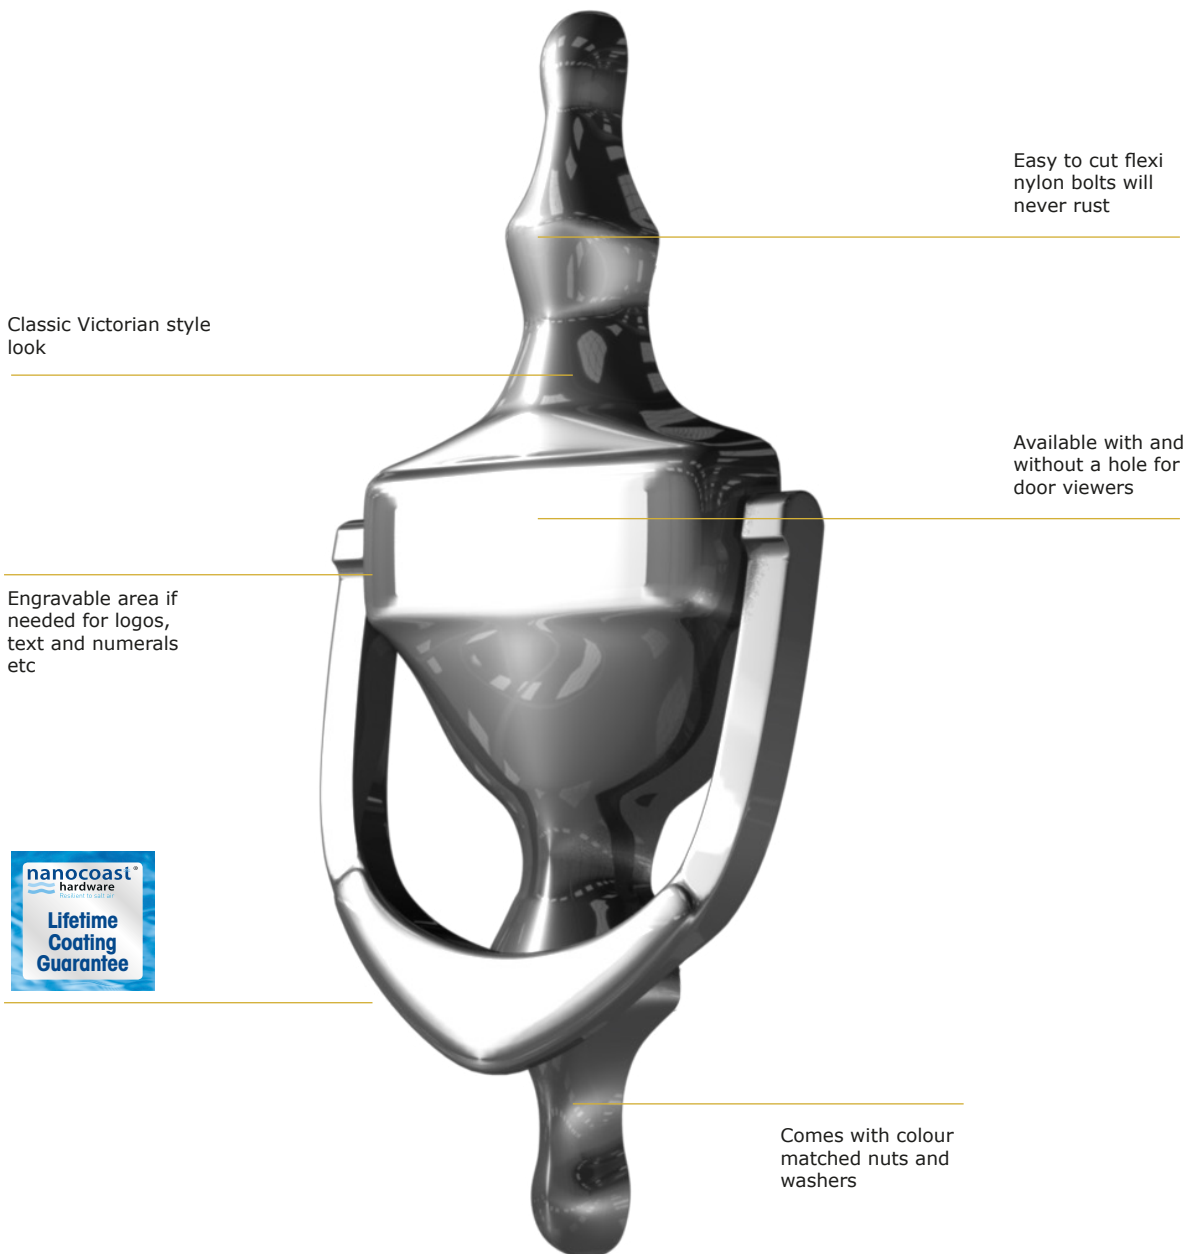

## 6 INCH VICTORIAN URN BOLT FIX DOOR KNOCKER

It is no secret that a decorative, ornamental door knocker can really improve and enhance the overall appearance of an entrance door, and add substantial value onto a property. The exquisite 6 inch Victorian Urn from UAP Ltd has bolt-through fixings, and comes with 2 perfectly-matching solid brass nuts and washers for effective colour co-ordination. The door knocker is fitted onto the door using revolutionary nylon bolts, which can fit door thicknesses of up to 75mm. They are incredibly easy to cut down to size if needs be-and all you need is a Stanley knife in order to complete this task-so no more sawing.

Easy to cut flexi nylon bolts will never rust

Classic Victorian style look

Available with and without a hole for door viewers

Engravable area if needed for logos, text and numerals etc

Comes with colour matched nuts and washers

## Features Include:

Classic Victorian style look

Easy to cut flexi nylon bolts will never rust

Comes with colour matched nuts and washers

Available in brass, aluminium and stainless steel basis

Available with and without a hole for door viewers

## VICTORIAN URN BOLT FIX DOOR KNOCKER

Finish	Solid Code	With Hole Code	Material Construction	Coating Guarantee
Polished Brass	V6BR	V6BRH	Brass	5 Years Inland
PVD Gold	V6PVDG-SIGNATURE	V6PVDGH-SIGNATURE	Zamak	5 Years Inland
Polished Chrome	V6CH-SIGNATURE	V6CHH-SIGNATURE	Zamak	5 Years Inland
Black Powder Coat	V6BL-SIGNATURE	V6BLH-SIGNATURE	Zamak	5 Years Inland
White Powder Coat	V6WH-SIGNATURE	V6WHH-SIGNATURE	Zamak	5 Years Inland
Gold Anodised	V6GAC	V6GACH	Aluminium	10 Years Colour Fast
Silver Anodised	V6SAC	V6SACH	Aluminium	10 Years Colour Fast
PVD Gold	V6PVDG-NANOCOAST	V6PVDGH-NANOCOAST	Stainless Steel	LIFETIME
Mirror Polished	V6MPSS-NANOCOAST	V6MPSSH-NANOCOAST	Stainless Steel	LIFETIME
Satin Stainless	V6SSS-NANOCOAST	V6SSSH-NANOCOAST	Stainless Steel	LIFETIME