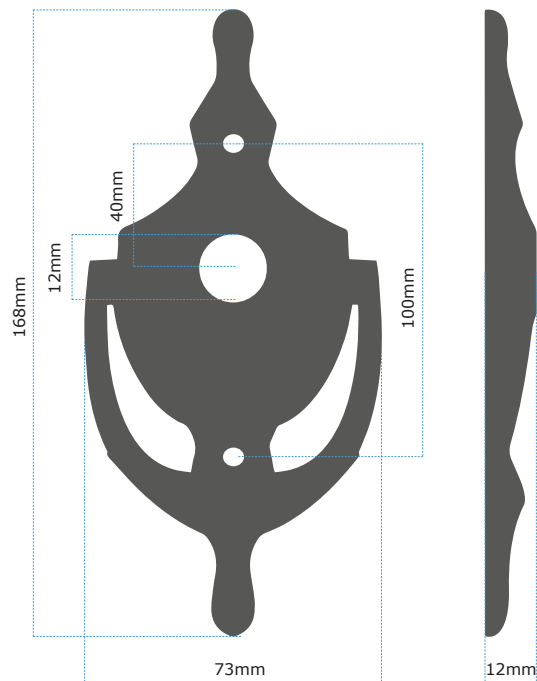

Features Include:

Classic Victorian style look

Easy to cut flexi nylon bolts will never rust

Comes with colour matched nuts and washers

Available in brass, aluminium and stainless steel basis

Available with and without a hole for door viewers

Engravable area if needed for logos, text and numerals etc

Up to a 5 year inland coating guarantee on standard finishes and a LIFETIME coating guarantee on Nanocoast 316 grade Stainless Steel finishes!

VICTORIAN URN BOLT FIX DOOR KNOCKER

Finish	Solid Code	With Hole Code	Material Construction	Coating Guarantee
Polished Brass	V6BR	V6BRH	Brass	5 Years Inland
PVD Gold	V6PVDG-SIGNATURE	V6PVDGH-SIGNATURE	Zamak	5 Years Inland
Polished Chrome	V6CH-SIGNATURE	V6CHH-SIGNATURE	Zamak	5 Years Inland
Black Powder Coat	V6BL-SIGNATURE	V6BLH-SIGNATURE	Zamak	5 Years Inland
White Powder Coat	V6WH-SIGNATURE	V6WHH-SIGNATURE	Zamak	5 Years Inland
Gold Anodised	V6GAC	V6GACH	Aluminium	10 Years Colour Fast
Silver Anodised	V6SAC	V6SACH	Aluminium	10 Years Colour Fast
PVD Gold	V6PVDG-NANOCOAST	V6PVDGH-NANOCOAST	Stainless Steel	LIFETIME
Mirror Polished	V6MPSS-NANOCOAST	V6MPSSH-NANOCOAST	Stainless Steel	LIFETIME
Satin Stainless	V6SSS-NANOCOAST	V6SSSH-NANOCOAST	Stainless Steel	LIFETIME