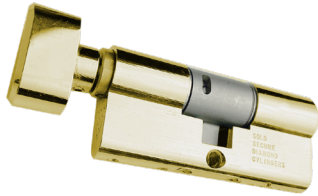

**HELIX EASY TURN SYSTEM**

**ANTI-PICK**

**ANTI-DRILL**

**ANTI-BUMP**

**ANTI-SNAP**

Fullk eyed-alike and mastersuite services available

SOLD  
SECURE  
DIAMOND  
CYLINDERS

With a user-friendly Thumbturn which is smoother to turn and easier to grip

Over 200,000+ different key combinations!

Unrestricted keyway — easier for customers to get keys cut

3 Bio keys have been tested to ISO 21702:2019 standards and shown to reduce SARS-COV-2

Has 6 pins

Full keyed alike and mastersuite services available

Uniquely, it can be keyed-alike to 1\* Milos 100 range

Supplied with 3 keys and Thumbturn Warm Touch Bio Cap

Brass

Overall size	Split (X-10-X)	Split (X/X)	Product Code
70mm	30T-10-30	35T/35	KIN35T/35BAS-HELIX-K4
80mm	35T-10-35	40T/40	KIN35T/35BAS-HELIX-K4

Satin nickel

95mm	30-10-55T	35/60T	KIN30EX/55TNAS-HELIX-K4
105mm	30-10-65T	35/70T	KIN30EX/65TNAS-HELIX-K4
70mm	30T-10-30	35T/35	KIN30T/30NAS-HELIX-K4
75mm	35-10-30T	40/35T	KIN35EX/30TNAS-HELIX-K4
95mm	35-10-50T	40/55T	KIN35EX/50TNAS-HELIX-K4
80mm	35T-10-35	40T/40	KIN35T/35NAS-HELIX-K4
70mm	40-10-20	45/25	KIN40EX/20TNAS-HELIX-K4
80mm	40-10-30T	40/35T	KIN40EX/30TNAS-HELIX-K4
100mm	45T-10-45	50T/50	KIN45T/45NAS-HELIX-K4
95mm	50-10-35T	55/40T	KIN50EX/35TNAS-HELIX-K4
95mm	55-10-30T	60/35T	KIN55EX/30TNAS-HELIX-K4
105mm	65-10-30T	70/35T	KIN65EX/30TNAS-HELIX-K4
110mm	70-10-30T	75/35T	KIN70EX/30TNAS-HELIX-K4