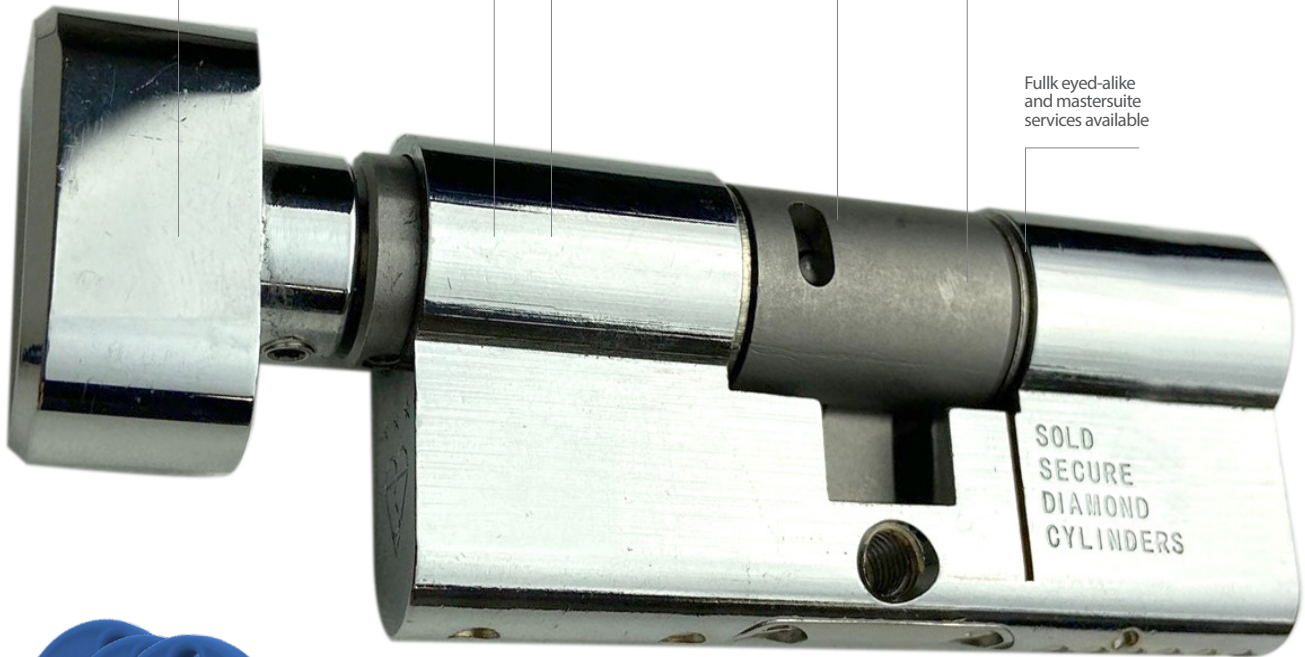

## Game changing 3\* Helix Thumb Turn Cylinder

Secured by Design

Next time you change a lock, make it a game changing one. With a user-friendly Thumbturn which is smoother to turn and easier to grip and unlike some other systems, it doesn't just stop at security, it also helps to stop bacteria thanks to a Thumbturn Warm Touch Bio Cap which has health-protecting qualities. The 3 Bio keys have antibacterial and antiviral properties. Bio keys have been tested to ISO 22196:2011 and shown to reduce Staphylococcus aureus and Escherichia coli and to ISO 21702:2019 and shown to reduce SARS-CoV-2.

**HELIX EASY TURN SYSTEM**

**ANTI-PICK**

**ANTI-DRILL**

**ANTI-BUMP**

**ANTI-SNAP**

Fullk eyed-alike and mastersuite services available

SOLD  
SECURE  
DIAMOND  
CYLINDERS

With a user-friendly Thumbturn which is smoother to turn and easier to grip

Over 200,000+ different key combinations!

Unrestricted keyway — easier for customers to get keys cut

3 Bio keys have been tested to ISO 21702:2019 standards and shown to reduce SARS-COV-2

Has 6 pins

Full keyed alike and mastersuite services available

Uniquely, it can be keyed-alike to 1\* Milos 100 range

Supplied with 3 keys and Thumbturn Warm Touch Bio Cap

Brass

Overall size	Split (X-10-X)	Split (X/X)	Product Code
70mm	30T-10-30	35T/35	KIN35T/35BAS-HELIX-K4
80mm	35T-10-35	40T/40	KIN35T/35BAS-HELIX-K4