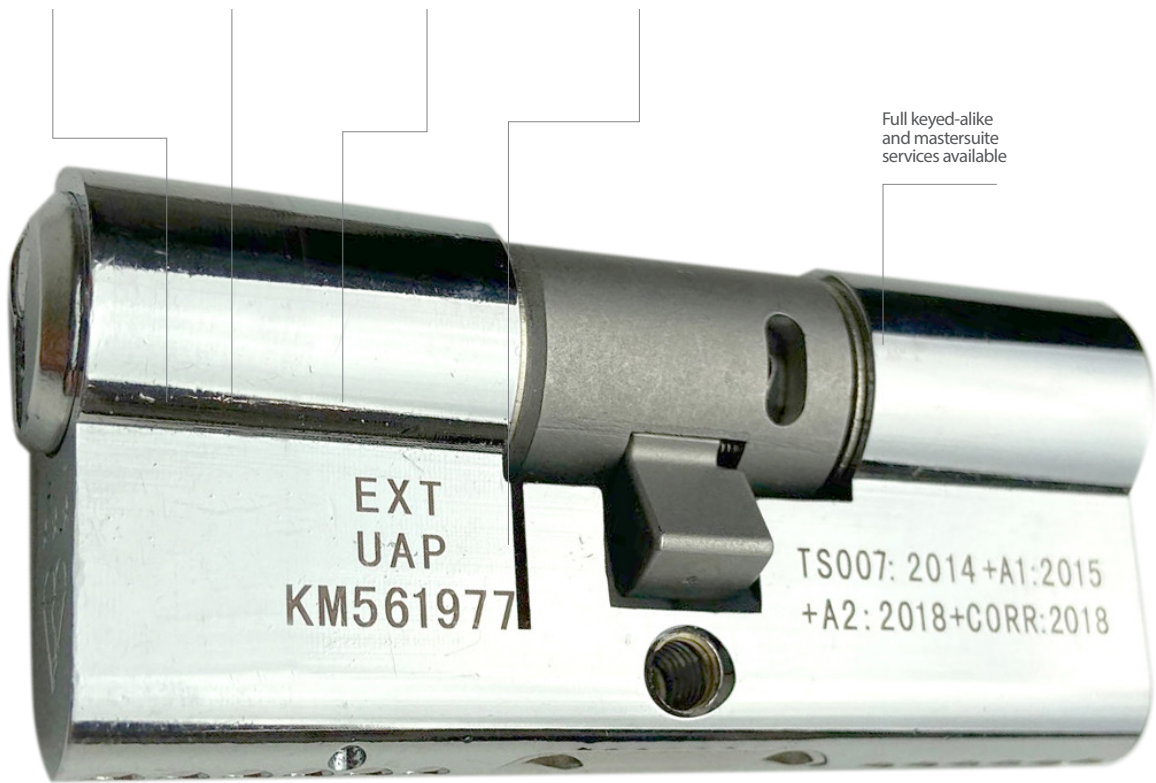

Game changing 3* Kinetica+ Cylinder Powered by Fullex

Next time you change a lock, make it a game changing one.

With the multi-award winning, multi-patented safety features of the Fullex Kinetica+ K4.

Thanks to its advanced technology and unrivalled built-in performance at every turn, it takes security, safety, hygiene and easy-fit functionality to a whole new level. At the heart of the cylinder's advanced defence capability lies an ingenious cam system that delivers a new kind of security. 3 Bio keys have antibacterial and antiviral properties. Bio keys have been tested to ISO 22196:2011 and shown to reduce Staphylococcus aureus and Escherichia coli and to ISO 21702:2019 and shown to reduce SARS-CoV-2.

ANTI-PICK

ANTI-DRILL

ANTI-BUMP

ANTI-SNAP

3 Bio keys have antibacterial and antiviral properties and have been tested to ISO 22196:2011 and ISO 21702: 2019

Has 6 pins

Over 200,000+ different key combinations!

Full keyed alike and mastersuite services available

Unrestricted keyway — easier for customers to get keys cut

Uniquely, it can be keyed-alike to 1* Milos 100 range

Easy fit and a smooth key operation

The cylinder have the ability to be inter-pinned between ranges if required

Brass

Overall size	Split (X-10-X)	Split (X/X)	Product Code
70mm	30-10-30	35/35	KIN30/30BAS-K4
100mm	40-10-50	45/55	KIN40EX/50BAS-K4
100mm	45-10-45	50/50	KIN45/45BAS-K4

Satin nickel

70mm	30-10-30 (35/35)	35/35	KIN30/30NAS-K4
75mm	30-10-35 (35/40)	35/40	KIN30EX/35NAS-K4
80mm	30-10-40 (35/45)	35/45	KIN30EX/40NAS-K4
95mm	30-10-55 (35/60)	35/60	KIN30EX/55NAS-K4
105mm	30-10-65 (35/70)	35/70	KIN30EX/65NAS-K4
110mm	30-10-70 (35/75)	35/75	KIN30EX/70NAS-K4
80mm	35-10-35 (40/40)	40/40	KIN35/35NAS-K4
75mm	35-10-30 (40/35)	40/35	KIN35EX/30NAS-K4
100mm	45-10-45 (50/50)	50/50	KIN45/45NAS-K4
95mm	50-10-35 (55/40)	55/40	KIN50EX/35NAS-K4
95mm	55-10-30 (60/35)	60/35	KIN55EX/30NAS-K4
105mm	65-10-30 (70/35)	70/35	KIN65EX/30NAS-K4
110mm	70-10-30 (75/35)	75/35	KIN70EX/30NAS-K4