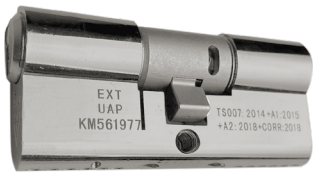

Game changing 3* Kinetica+ Cylinder Powered by Fullex

Next time you change a lock, make it a game changing one.

With the multi-award winning, multi-patented safety features of the Fullex Kinetica+ K4.

Thanks to its advanced technology and unrivalled built-in performance at every turn, it takes security, safety, hygiene and easy-fit functionality to a whole new level. At the heart of the cylinder's advanced defence capability lies an ingenious cam system that delivers a new kind of security. 3 Bio keys have antibacterial and antiviral properties. Bio keys have been tested to ISO 22196:2011 and shown to reduce Staphylococcus aureus and Escherichia coli and to ISO 21702:2019 and shown to reduce SARS-CoV-2.

Full keyed alike and mastersuite services available

Unrestricted keyway — easier for customers to get keys cut

Uniquely, it can be keyed-alike to 1* Milos 100 range

Easy fit and a smooth key operation

The cylinder have the ability to be inter-pinned between ranges if required

Brass

Overall size	Split (X-10-X)	Split (X/X)	Product Code
70mm	30-10-30	35/35	KIN30/30BAS-K4
100mm	40-10-50	45/55	KIN40EX/50BAS-K4
100mm	45-10-45	50/50	KIN45/45BAS-K4

Satin nickel

70mm	30-10-30 (35/35)	35/35	KIN30/30NAS-K4
75mm	30-10-35 (35/40)	35/40	KIN30EX/35NAS-K4
80mm	30-10-40 (35/45)	35/45	KIN30EX/40NAS-K4
95mm	30-10-55 (35/60)	35/60	KIN30EX/55NAS-K4
105mm	30-10-65 (35/70)	35/70	KIN30EX/65NAS-K4
110mm	30-10-70 (35/75)	35/75	KIN30EX/70NAS-K4
80mm	35-10-35 (40/40)	40/40	KIN35/35NAS-K4
75mm	35-10-30 (40/35)	40/35	KIN35EX/30NAS-K4
100mm	45-10-45 (50/50)	50/50	KIN45/45NAS-K4
95mm	50-10-35 (55/40)	55/40	KIN50EX/35NAS-K4
95mm	55-10-30 (60/35)	60/35	KIN55EX/30NAS-K4
105mm	65-10-30 (70/35)	70/35	KIN65EX/30NAS-K4
110mm	70-10-30 (75/35)	75/35	KIN70EX/30NAS-K4