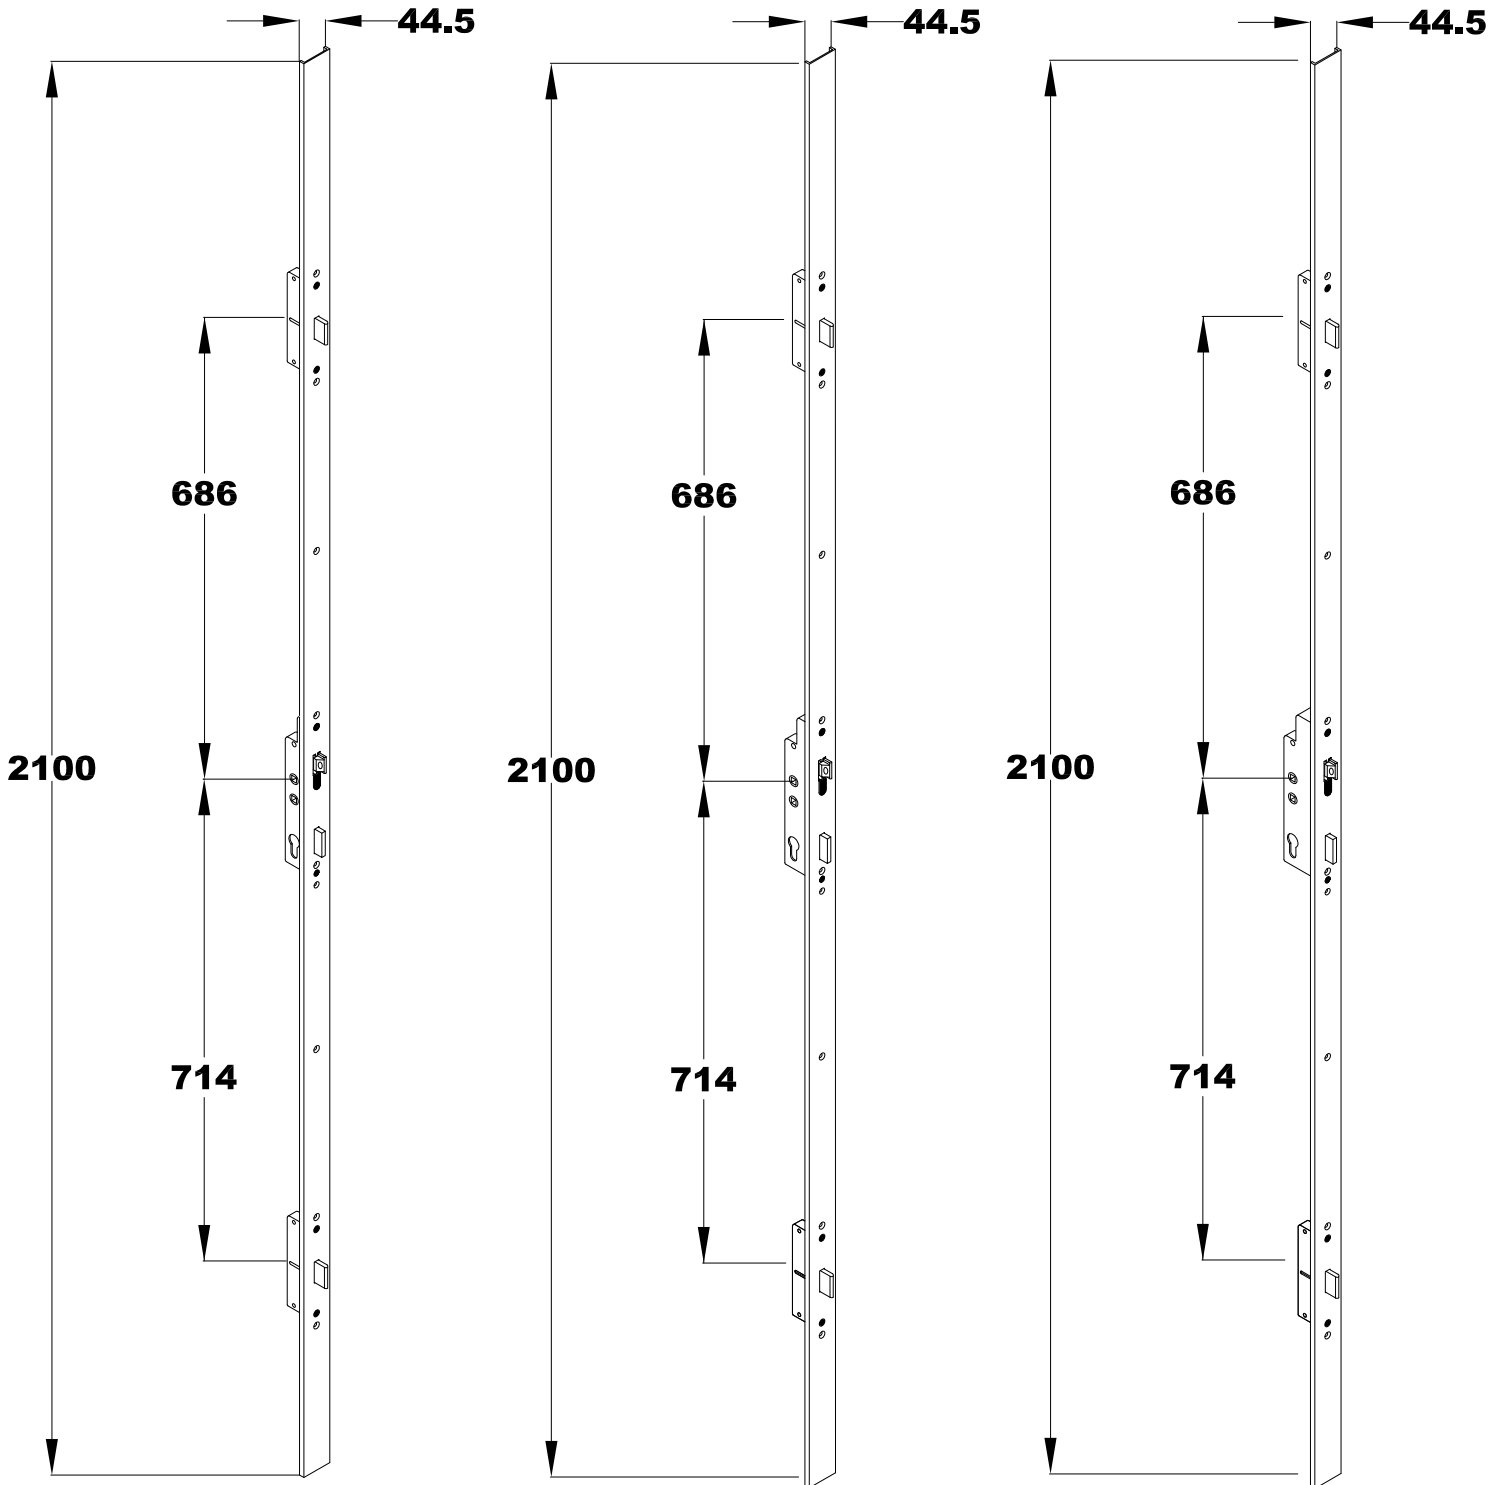

Crimebeater lock range 533 aluminium cover strip bolts

CRB0027
35mm Backset bolts

CRB0028
45mm Backset bolts

CRB0029
55mm Backset bolts