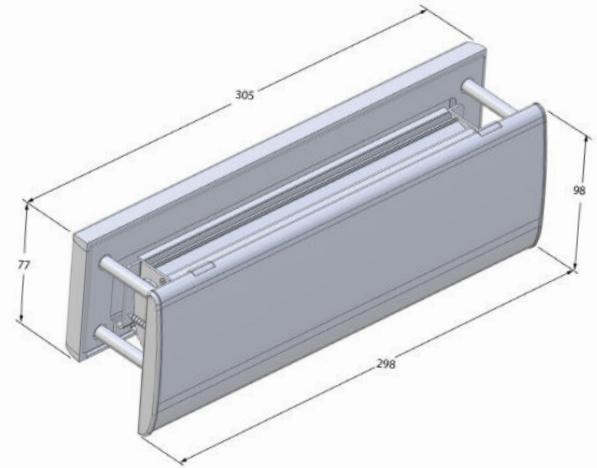

UAP TS008 Slim Letterplate

Finishes	Internal Frame Code*	External Frame Code	Material Construction	Coating Guarantee
Satin Silver	TS008-SLIM-INTERNAL-SILVER	TS008-EXTERNAL-PS	Aluminium	5 Years Inland
Satin Chrome	TS008-SLIM-INTERNAL-SATINCHROME	-	Aluminium	5 Years Inland
Chrome	TS008-SLIM-INTERNAL-CHROME	TS008-EXTERNAL-CHROME**	Aluminium	5 Years Inland
Black	TS008-SLIM-INTERNAL-BLACK	TS008-EXTERNAL-BLACK	Aluminium	5 Years Inland
White	TS008-SLIM-INTERNAL-WHITE	TS008-EXTERNAL-WHITE	Aluminium	5 Years Inland
PVD Gold	TS008-SLIM-INTERNAL-PVDG	TS008-EXTERNAL-PVDG-NANOCOAST	Aluminium	5 Years Inland

* Internal use only

** For use on internal apartment flat entrance doors only

Measurements

Distance Between Screw Holes	277mm
Letterplate Length	305mm
Letterplate Height	58mm
Frame Material	Aluminium
Cavity Hole Size	259mm x 48mm