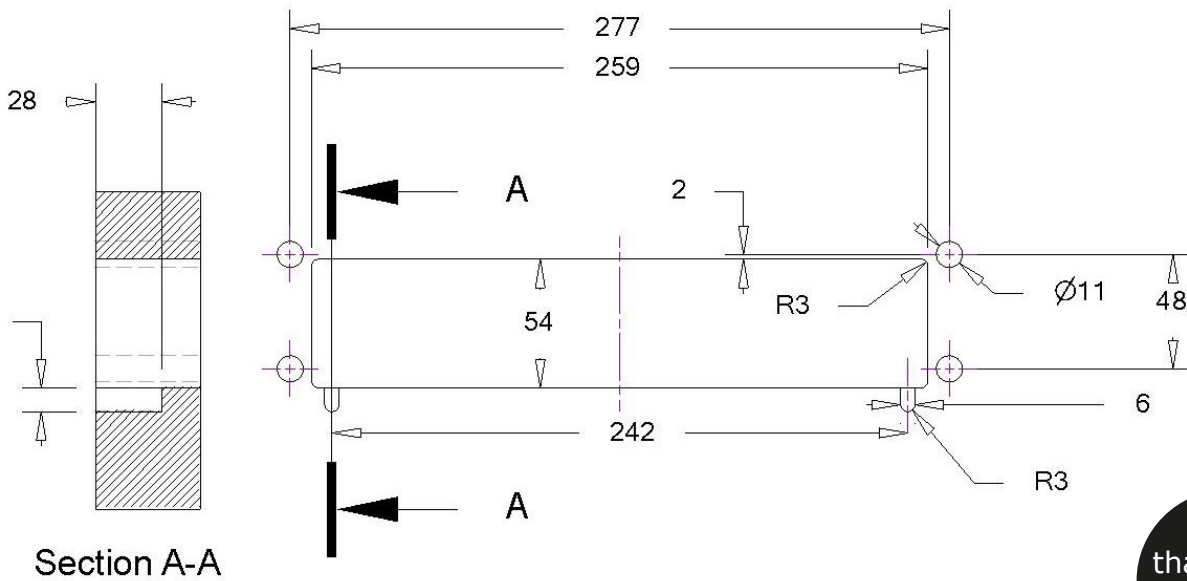

* Internal use only

** For use on internal apartment flat entrance doors only

Measurements

Distance Between Screw Holes	277mm
Letterplate Length	305mm
Letterplate Height	58mm
Frame Material	Aluminium
Cavity Hole Size	259mm x 48mm

Routing details*

* Please refer to fitting instructions for 1:1 routing template

Less than 2min fitting time!

5 Steps Easy Fit