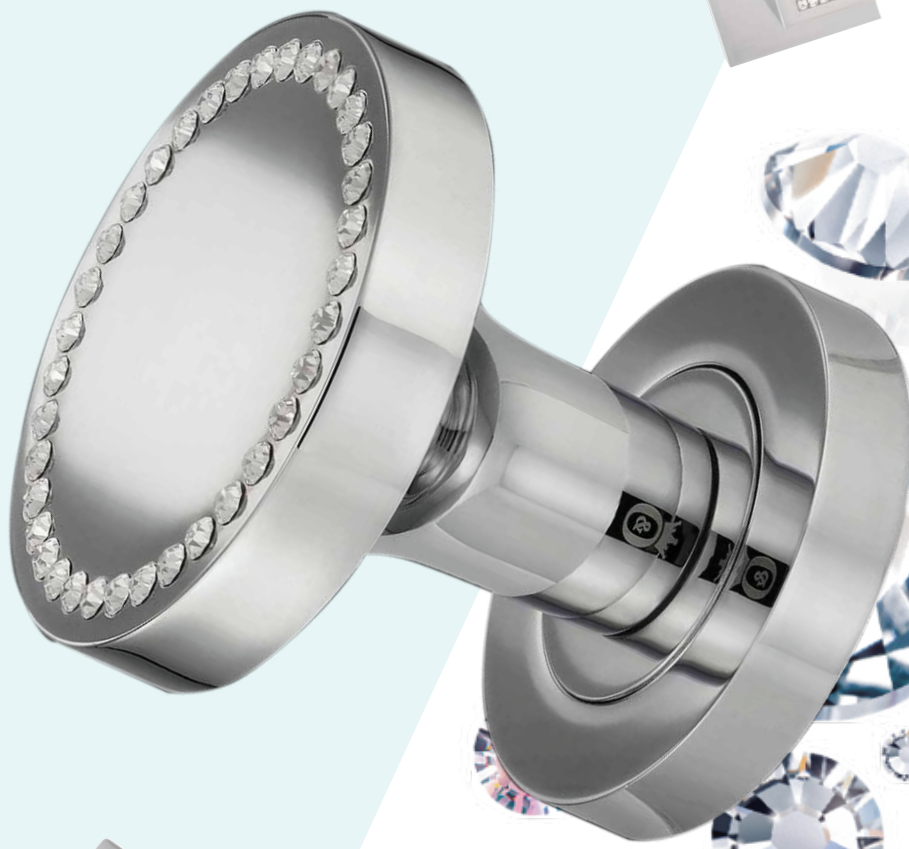

Intelligent HARDWARE

MADE WITH
SWAROVSKI
ELEMENTS

ORO & ORO

MADE WITH
SWAROVSKI
ELEMENTS

ORO & ORO
ORO & ORO

Azore
Round rose lever

ORO.AZORE.PCP
Polished Chrome

Azore
Pull handle

220mm c/c
ORO.AZORE.PULL
Polished Chrome

Azore
Mortice knob
furniture

ORO.AZORE.KNOB.CP
Polished Chrome

Zircon
Square rose lever

ORO.ZIRCON.PCP
Polished Chrome

Zircon
Mortice knob
furniture

ORO.ZIRCON.KNOB.CP
Polished Chrome

With this tag the supplier guarantees the use of genuine SWAROVSKI ELEMENTS in this product.

Zircon
Pull handle

220mm c/c
ORO.ZIRCON.PULL
Polished Chrome

Stylish grey

PISA

Lever on square rose

ORO.PISA.CP/GREY
Polished Chrome, Stylish Grey Insert

Euro & round standard key escutcheon

55mm

ORO.ESC.STD.PCP
ORO.ESC.EUR.PCP
Polished Chrome

ORO.ESC.STD.PN
ORO.ESC.EUR.PN
Pearl Nickel

ORO.ESC.STD.SNP
ORO.ESC.EUR.SNP

Square thumbturn and release

52mm

ORO.ESC.SQ.BATH.PCP
Polished Chrome