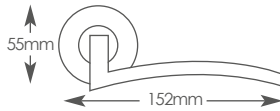

Azore
Pull handle

220mm c/c
ORO.AZORE.PULL
Polished Chrome