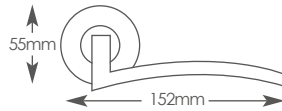

Azore
Pull handle

220mm c/c
ORO.AZORE.PULL
Polished Chrome