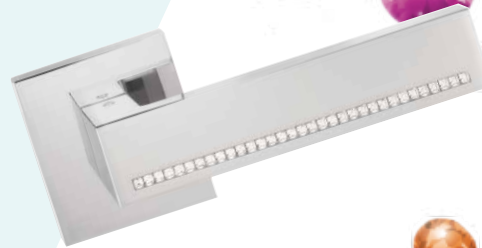

Intelligent HARDWARE

MADE WITH
SWAROVSKI
ELEMENTS

ORO & ORO

MADE WITH
SWAROVSKI
ELEMENTS

ORO & ORO
ORO & ORO

Azore
Round rose lever

ORO.AZORE.PCP
Polished Chrome

Azore
Pull handle

220mm c/c
ORO.AZORE.PULL
Polished Chrome

Azore
Mortice knob
furniture

ORO.AZORE.KNOB.CP
Polished Chrome

Zircon
Square rose lever

ORO.ZIRCON.PCP
Polished Chrome

Zircon
Mortise knob
furniture

ORO.ZIRCON.KNOB.CP
Polished Chrome

With this tag the supplier guarantees the use of genuine SWAROVSKI ELEMENTS in this product.

Zircon
Pull handle

220mm c/c
ORO.ZIRCON.PULL
Polished Chrome

Stylish grey

PISA

Lever on square rose

ORO.PISA.CP/GREY
Polished Chrome, Stylish Grey Insert

PARMA

Lever on square rose

ORO.PARMA.CP/BLK
Polished Chrome, Prestige Black Insert

Rimini
Round rose lever

⊖

RIMINI 049-16E CP
Polished Chrome

Webb
Lever on round rose

⊖