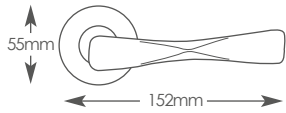

PARMA

Lever on square rose

ORO.PARMA.CP/BLK
Polished Chrome, Prestige Black Insert

Rimini
Round rose lever

⊖

RIMINI 049-16E CP
Polished Chrome

Webb
Lever on round rose

⊖