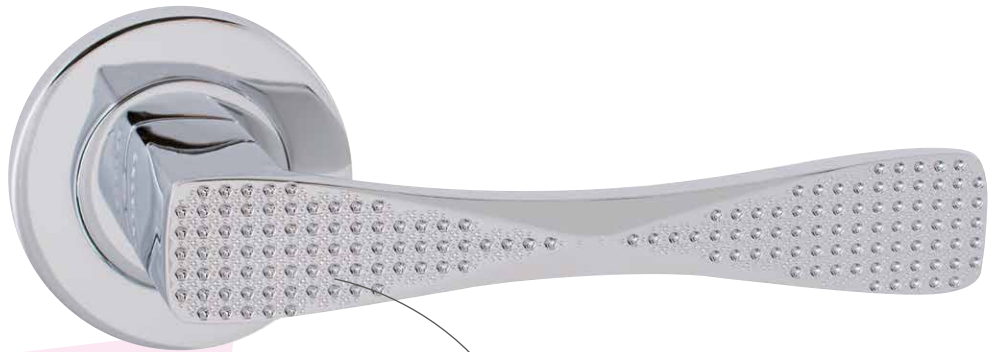

220mm c/c
ORO.AZORE.PULL
Polished Chrome

Azore
Mortice knob
furniture

ORO.AZORE.KNOB.CP
Polished Chrome

Zircon
Square rose lever

ORO.ZIRCON.PCP
Polished Chrome

Zircon
Mortice knob
furniture

ORO.ZIRCON.KNOB.CP
Polished Chrome

With this tag the supplier guarantees the use of genuine SWAROVSKI ELEMENTS in this product.

Zircon
Pull handle

220mm c/c
ORO.ZIRCON.PULL
Polished Chrome

Stylish grey

PISA

Lever on square rose

ORO.PISA.CP/GREY
Polished Chrome, Stylish Grey Insert

PARMA

Lever on square rose

ORO.PARMA.CP/BLK
Polished Chrome, Prestige Black Insert

Rimini
Round rose lever

⊖

RIMINI 049-16E CP
Polished Chrome

Webb
Lever on round rose

⊖

ORO.WEBB.SNP
Satin Nickel finish

Modern shapes

Lucca
Lever on square rose

ORO.LUCCA.SCP
Satin Chrome finish

Tivoli
Lever on square rose

ORO.TIVOLI.PCP
Polished/Satin Chrome dual finish

ORO
Lever on square rose