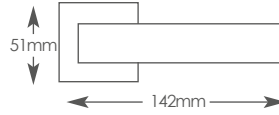

ORO.ZIRCON.PCP
Polished Chrome

ORO.ZIRCON.KNOB.CP
Polished Chrome

With this tag the supplier guarantees the use of genuine SWAROVSKI ELEMENTS in this product.

220mm c/c
ORO.ZIRCON.PULL
Polished Chrome