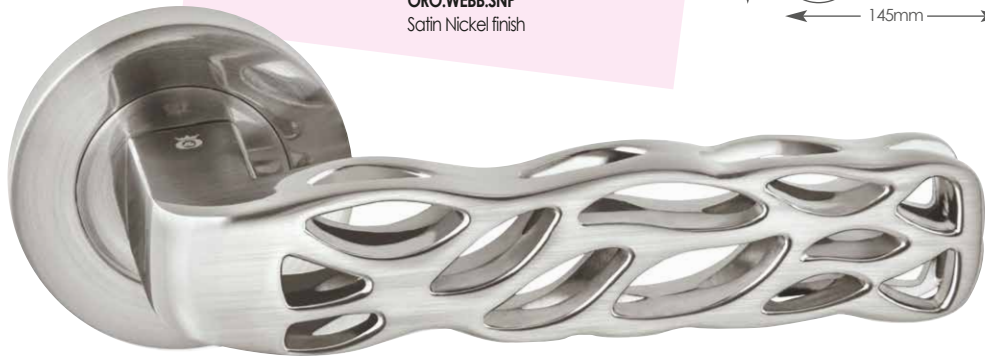

220mm c/c
ORO.AZORE.PULL
Polished Chrome

Azore
Mortice knob
furniture

ORO.AZORE.KNOB.CP
Polished Chrome

Zircon
Square rose lever

ORO.ZIRCON.PCP
Polished Chrome

Zircon
Mortice knob
furniture

ORO.ZIRCON.KNOB.CP
Polished Chrome

With this tag the supplier guarantees the use of genuine SWAROVSKI ELEMENTS in this product.

Zircon
Pull handle

220mm c/c
ORO.ZIRCON.PULL
Polished Chrome

Stylish grey

PISA

Lever on square rose

ORO.PISA.CP/GREY
Polished Chrome, Stylish Grey Insert

PARMA

Lever on square rose

ORO.PARMA.CP/BLK
Polished Chrome, Prestige Black Insert

Rimini
Round rose lever

⊖

RIMINI 049-16E CP
Polished Chrome

Webb
Lever on round rose

⊖

ORO.WEBB.SNP
Satin Nickel finish

Modern shapes

Lucca
Lever on square rose

ORO.LUCCA.SCP
Satin Chrome finish

Tivoli
Lever on square rose

ORO.TIVOLI.PCP
Polished/Satin Chrome dual finish

ORO
Lever on square rose