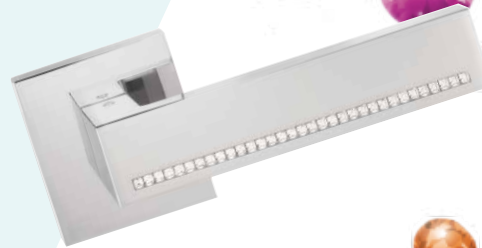

Intelligent HARDWARE

MADE WITH
SWAROVSKI
ELEMENTS

ORO & ORO

MADE WITH
SWAROVSKI
ELEMENTS

ORO & ORO
ORO & ORO

Azore
Round rose lever

ORO.AZORE.PCP
Polished Chrome

Azore
Pull handle

220mm c/c
ORO.AZORE.PULL
Polished Chrome

Azore
Mortice knob
furniture

ORO.AZORE.KNOB.CP
Polished Chrome

Zircon
Square rose lever

ORO.ZIRCON.PCP
Polished Chrome

Zircon
Mortice knob
furniture

ORO.ZIRCON.KNOB.CP
Polished Chrome

With this tag the supplier guarantees the use of genuine SWAROVSKI ELEMENTS in this product.

Zircon
Pull handle

220mm c/c
ORO.ZIRCON.PULL
Polished Chrome

Stylish grey

PISA

Lever on square rose

ORO.PISA.CP/GREY
Polished Chrome, Stylish Grey Insert

PARMA

Lever on square rose

ORO.PARMA.CP/BLK
Polished Chrome, Prestige Black Insert

Rimini
Round rose lever

⊖

RIMINI 049-16E CP
Polished Chrome

Webb
Lever on round rose

⊖