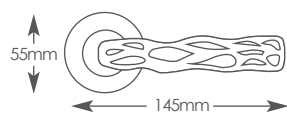

Webb
Lever on round rose

⊖

ORO.WEBB.SNP
Satin Nickel finish