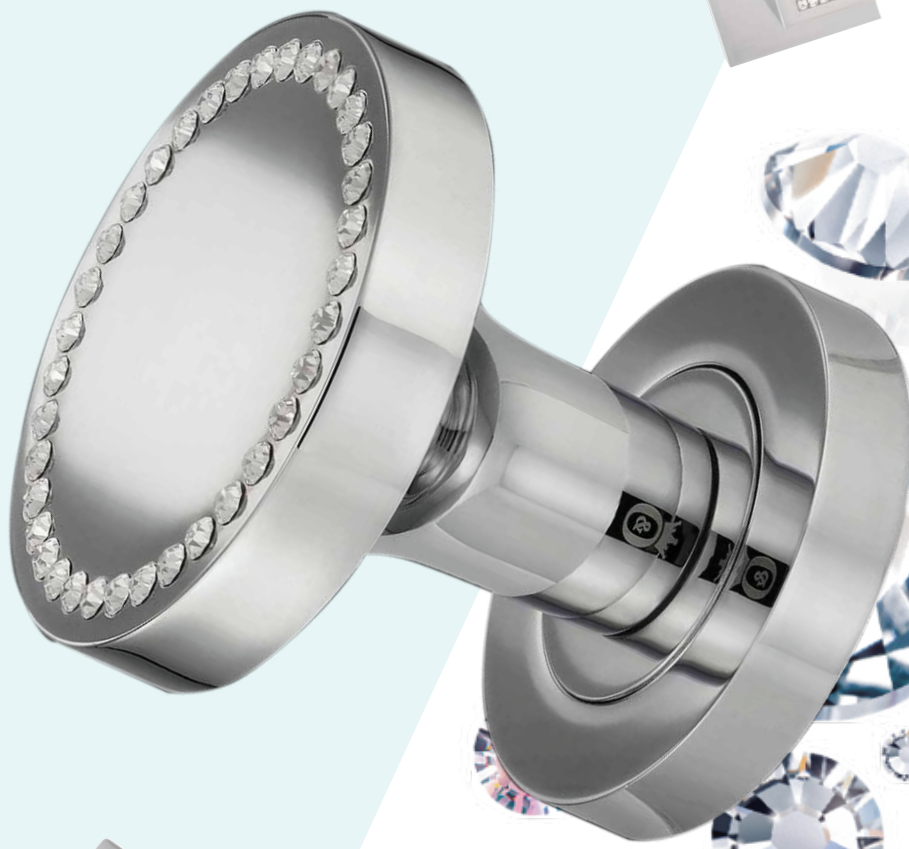

Intelligent HARDWARE

MADE WITH
SWAROVSKI
ELEMENTS

ORO & ORO

MADE WITH
SWAROVSKI
ELEMENTS

ORO & ORO
ORO & ORO

Azore
Round rose lever

ORO.AZORE.PCP
Polished Chrome

Azore
Pull handle

220mm c/c
ORO.AZORE.PULL
Polished Chrome

Azore
Mortice knob
furniture

ORO.AZORE.KNOB.CP
Polished Chrome

Zircon
Square rose lever

ORO.ZIRCON.PCP
Polished Chrome

Zircon
Mortise knob
furniture

ORO.ZIRCON.KNOB.CP
Polished Chrome

With this tag the supplier guarantees the use of genuine SWAROVSKI ELEMENTS in this product.

Zircon
Pull handle

220mm c/c
ORO.ZIRCON.PULL
Polished Chrome

Stylish grey

PISA

Lever on square rose

ORO.PISA.CP/GREY
Polished Chrome, Stylish Grey Insert

Euro & round standard key escutcheon

55mm

ORO.ESC.STD.PCP
ORO.ESC.EUR.PCP
Polished Chrome

ORO.ESC.STD.PN
ORO.ESC.EUR.PN
Pearl Nickel

ORO.ESC.STD.SNP
ORO.ESC.EUR.SNP

Square thumbturn and release

52mm

ORO.ESC.SQ.BATH.PCP
Polished Chrome