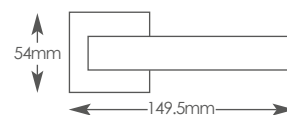

PARMA

Lever on square rose

ORO.PARMA.CP/BLK
Polished Chrome, Prestige Black Insert