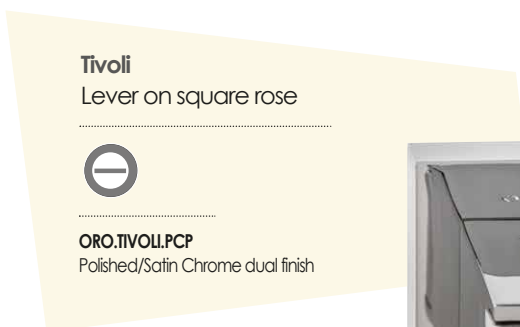

ORO.WEBB.SNP
Satin Nickel finish

Modern shapes

Lucca
Lever on square rose

ORO.LUCCA.SCP
Satin Chrome finish

Tivoli
Lever on square rose

ORO.TIVOLI.PCP
Polished/Satin Chrome dual finish

ORO
Lever on square rose

ORO.ORO.SCP
Satin Chrome finish

Finishing touches

Standard & Square euro profile escutcheons

55mm

ORO.ESC.SQ.EUR.PCP
ORO.ESC.SQ.STD.PCP
Polished Chrome

ORO.ESC.SQ.EUR.PN
ORO.ESC.SQ.STD.PN
Pearl Nickel

ORO.ESC.SQ.EUR.SCP
ORO.ESC.SQ.STD.SCP
Satin Chrome plated