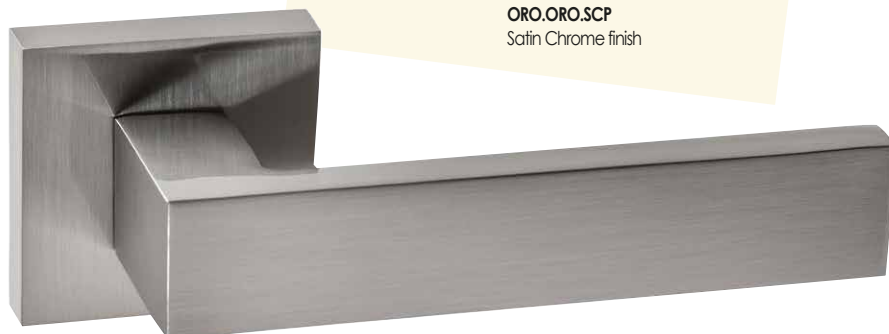

ORO.WEBB.SNP
Satin Nickel finish

Modern shapes

Lucca
Lever on square rose

ORO.LUCCA.SCP
Satin Chrome finish

Tivoli
Lever on square rose

ORO.TIVOLI.PCP
Polished/Satin Chrome dual finish

ORO
Lever on square rose

ORO.ORO.SCP
Satin Chrome finish

Finishing touches

Standard & Square euro profile escutcheons

55mm

ORO.ESC.SQ.EUR.PCP
ORO.ESC.SQ.STD.PCP
Polished Chrome

ORO.ESC.SQ.EUR.PN
ORO.ESC.SQ.STD.PN
Pearl Nickel

ORO.ESC.SQ.EUR.SCP
ORO.ESC.SQ.STD.SCP
Satin Chrome plated