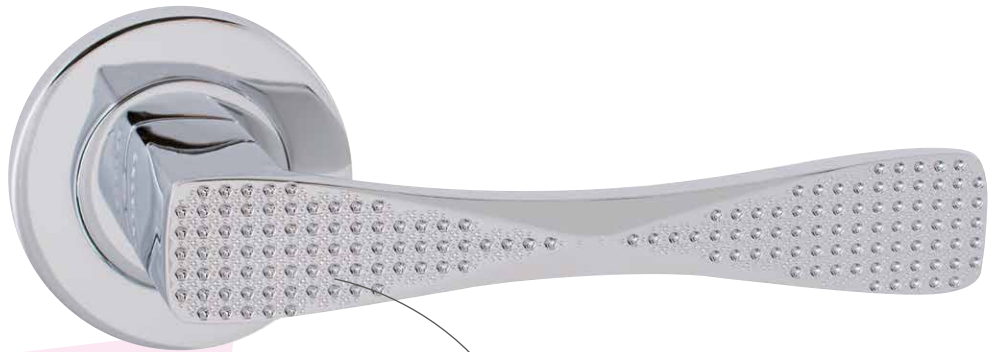

220mm c/c
ORO.AZORE.PULL
Polished Chrome

Azore
Mortice knob
furniture

ORO.AZORE.KNOB.CP
Polished Chrome

Zircon
Square rose lever

ORO.ZIRCON.PCP
Polished Chrome

Zircon
Mortise knob
furniture

ORO.ZIRCON.KNOB.CP
Polished Chrome

With this tag the supplier guarantees the use of genuine SWAROVSKI ELEMENTS in this product.

Zircon
Pull handle

220mm c/c
ORO.ZIRCON.PULL
Polished Chrome

Stylish grey

PISA

Lever on square rose

ORO.PISA.CP/GREY
Polished Chrome, Stylish Grey Insert

PARMA

Lever on square rose

ORO.PARMA.CP/BLK
Polished Chrome, Prestige Black Insert

Rimini
Round rose lever

⊖

RIMINI 049-16E CP
Polished Chrome

Webb
Lever on round rose

⊖

ORO.WEBB.SNP
Satin Nickel finish

Modern shapes

Lucca
Lever on square rose

ORO.LUCCA.SCP
Satin Chrome finish

Tivoli
Lever on square rose

ORO.TIVOLI.PCP
Polished/Satin Chrome dual finish

ORO
Lever on square rose