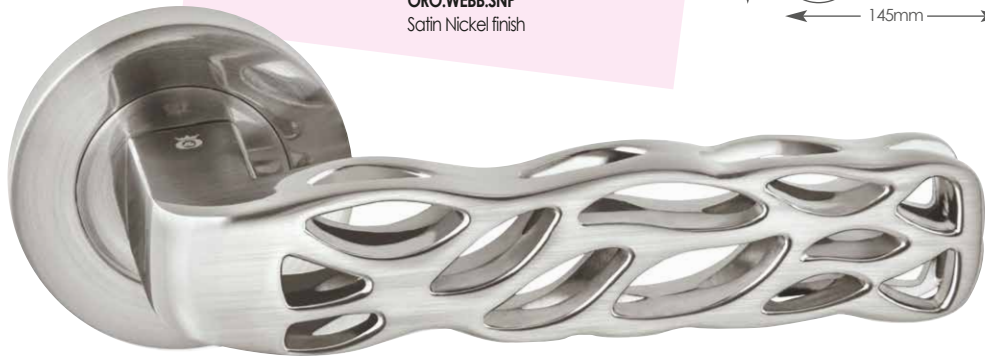

220mm c/c
ORO.AZORE.PULL
Polished Chrome

Azore
Mortice knob
furniture

ORO.AZORE.KNOB.CP
Polished Chrome

Zircon
Square rose lever

ORO.ZIRCON.PCP
Polished Chrome

Zircon
Mortise knob
furniture

ORO.ZIRCON.KNOB.CP
Polished Chrome

With this tag the supplier guarantees the use of genuine SWAROVSKI ELEMENTS in this product.

Zircon
Pull handle

220mm c/c
ORO.ZIRCON.PULL
Polished Chrome

Stylish grey

PISA

Lever on square rose

ORO.PISA.CP/GREY
Polished Chrome, Stylish Grey Insert

PARMA

Lever on square rose

ORO.PARMA.CP/BLK
Polished Chrome, Prestige Black Insert

Rimini
Round rose lever

⊖

RIMINI 049-16E CP
Polished Chrome

Webb
Lever on round rose

⊖

ORO.WEBB.SNP
Satin Nickel finish

Modern shapes

Lucca
Lever on square rose

ORO.LUCCA.SCP
Satin Chrome finish

Tivoli
Lever on square rose

ORO.TIVOLI.PCP
Polished/Satin Chrome dual finish

ORO
Lever on square rose