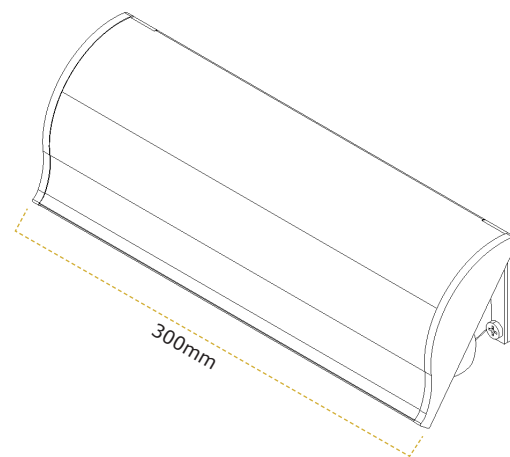

## Internal Frame Sizes:

Letterplate Length 300mm  
 Letterplate Height 115mm  
 Projection 35mm  
 Frame Material Aluminium

## External Frame Sizes:

Distance Between Screw Holes 277mm  
 Letterplate Length 305mm  
 Letterplate Height 77mm  
 Frame Material Aluminium  
 Cavity Hole Size 53mm x 260mm