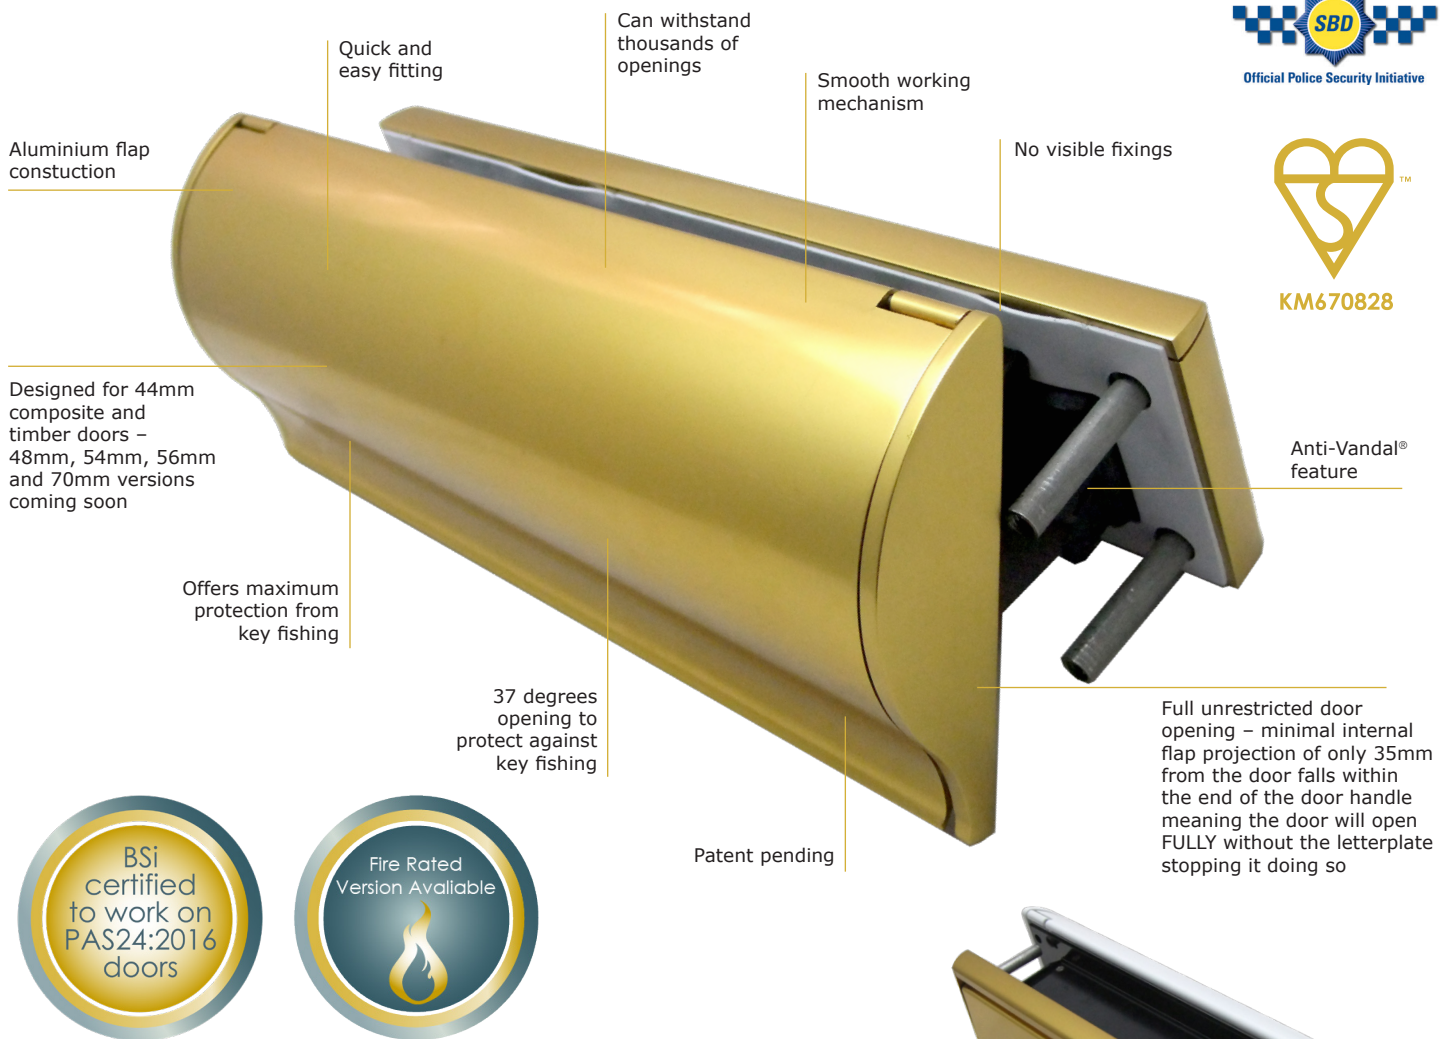

## WHAT IS TS008?

TS008 has come in to effect that sets the advanced security requirements of letterplates. The updated door standard PAS24:2016, now requires that a door fitted with a letterplate has to have a letterplate that is tested to and meets the requirements of TS008. As well as covering key fishing, TS008 also covers preventing being able to unlock the door through the letterplate, whilst also allowing postal items to pass freely through it.

## THE SOTERIAN TS008 LETTERPLATE

Named after the Goddess of Safety, the Soterian letterplate is stylish, streamlined and secure. It is the ultimate TS008 certified letterplate, made to protect and perfect your door. It is highly engineered with over 120 different processes in each letterplate, setting it apart from anything else currently on the market.

## MIX AND MATCH SOLUTION

Our revolutionary mix and match solution gives you the freedom to choose what finish you want for the internal and external frame. Whether it is a black inner frame with a white outer frame, or a traditional gold inner flap and gold outer flap – the choice is yours! Choose from 6 different finishes chrome, gold anodised, silver anodised, polished silver, black and white.

# THE SOSTERIAN