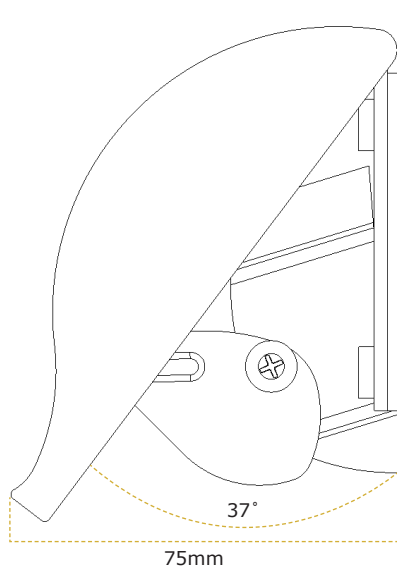

## Internal Frame Sizes:

Letterplate Length 300mm  
 Letterplate Height 115mm  
 Projection 35mm  
 Frame Material Aluminium

## External Frame Sizes:

Distance Between Screw Holes 277mm  
 Letterplate Length 305mm  
 Letterplate Height 77mm  
 Frame Material Aluminium  
 Cavity Hole Size 53mm x 260mm