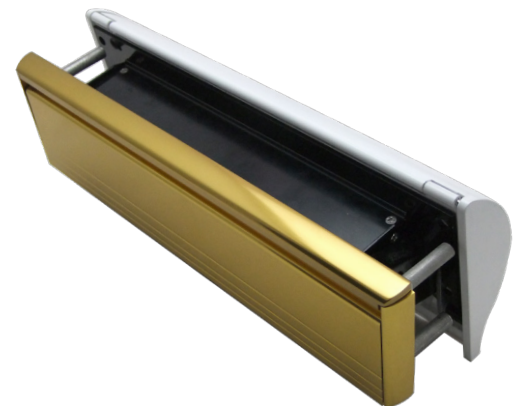

## WHAT IS TS008?

TS008 has come in to effect that sets the advanced security requirements of letterplates. The updated door standard PAS24:2016, now requires that a door fitted with a letterplate has to have a letterplate that is tested to and meets the requirements of TS008. As well as covering key fishing, TS008 also covers preventing being able to unlock the door through the letterplate, whilst also allowing postal items to pass freely through it.

## THE SOTERIAN TS008 LETTERPLATE

Named after the Goddess of Safety, the Soterian letterplate is stylish, streamlined and secure. It is the ultimate TS008 certified letterplate, made to protect and perfect your door. It is highly engineered with over 120 different processes in each letterplate, setting it apart from anything else currently on the market.

## MIX AND MATCH SOLUTION

Our revolutionary mix and match solution gives you the freedom to choose what finish you want for the internal and external frame. Whether it is a black inner frame with a white outer frame, or a traditional gold inner flap and gold outer flap – the choice is yours! Choose from 6 different finishes chrome, gold anodised, silver anodised, polished silver, black and white.