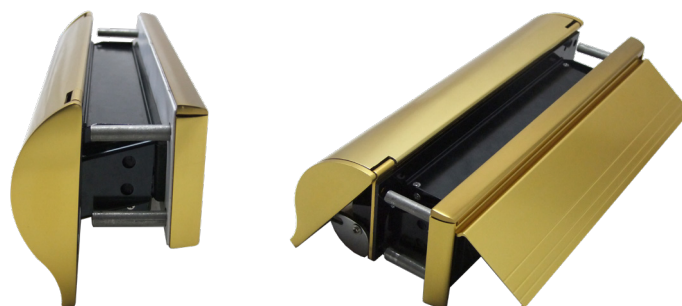

THE SOSTERIAN

AVAILABLE IN 5 FINISHES

Finishes	Internal Frame Code	External Frame Code	Material Construction	Coating Guarantee
Chrome	TS008-INTERNAL-CHROME	TS008-EXTERNAL-CHROME	Zamak	5 Years Inland
Gold Anodised	TS008-INTERNAL-GOLD	TS008-EXTERNAL-GOLD	Aluminium	5 Years Inland
Silver Anodised	TS008-INTERNAL-SILVER	TS008-EXTERNAL-SILVER	Aluminium	5 Years Inland
Polished Silver	TS008-INTERNAL-PS	TS008-EXTERNAL-PS	Aluminium	5 Years Inland
Black	TS008-INTERNAL-BLACK	TS008-EXTERNAL-BLACK	Aluminium	5 Years Inland
White	TS008-INTERNAL-WHITE	TS008-EXTERNAL-WHITE	Aluminium	5 Years Inland

Coming Soon

Internal Frame Sizes:

Letterplate Length 300mm
Letterplate Height 115mm
Projection 35mm
Frame Material Aluminium

External Frame Sizes:

Distance Between Screw Holes 277mm
Letterplate Length 305mm
Letterplate Height 77mm
Frame Material Aluminium
Cavity Hole Size 53mm x 260mm