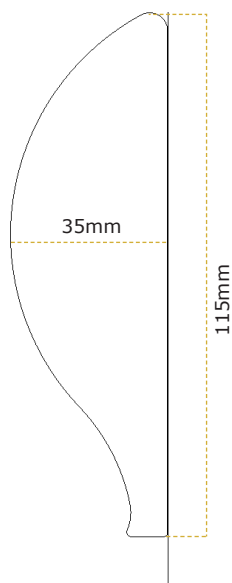

## Internal Frame Sizes:

Letterplate Length 300mm  
 Letterplate Height 115mm  
 Projection 35mm  
 Frame Material Aluminium

## External Frame Sizes:

Distance Between Screw Holes 277mm  
 Letterplate Length 305mm  
 Letterplate Height 77mm  
 Frame Material Aluminium  
 Cavity Hole Size 53mm x 260mm