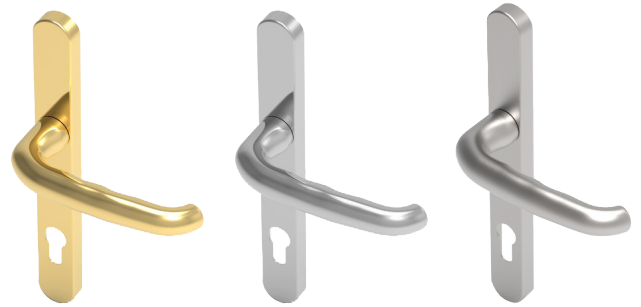

nanocoast®

Features Include:

- High quality designed handle
- Has a 243mm long backplate
- Tube handle gives a very comfortable grip when operating
- Handles are made from 316 grade stainless steel
- Handle also applies with DDA regulations
- Salt spray tested to ASTM B117 for 2,000 hours
- Each handle comes with a LIFETIME coating guarantee!

DUO FRONT DOOR HANDLE LONG 243MM BACKPLATE

Finish	Product Code	Material Construction	Coating Guarantee
PVD Gold	DH243-DUO-MPSS-NANOCOAST	Stainless Steel	LIFETIME
Mirror Polished	DH243-DUO-SSS-NANOCOAST	Stainless Steel	LIFETIME
Satin Stainless	DH243-DUO-PVDG-NANOCOAST	Stainless Steel	LIFETIME