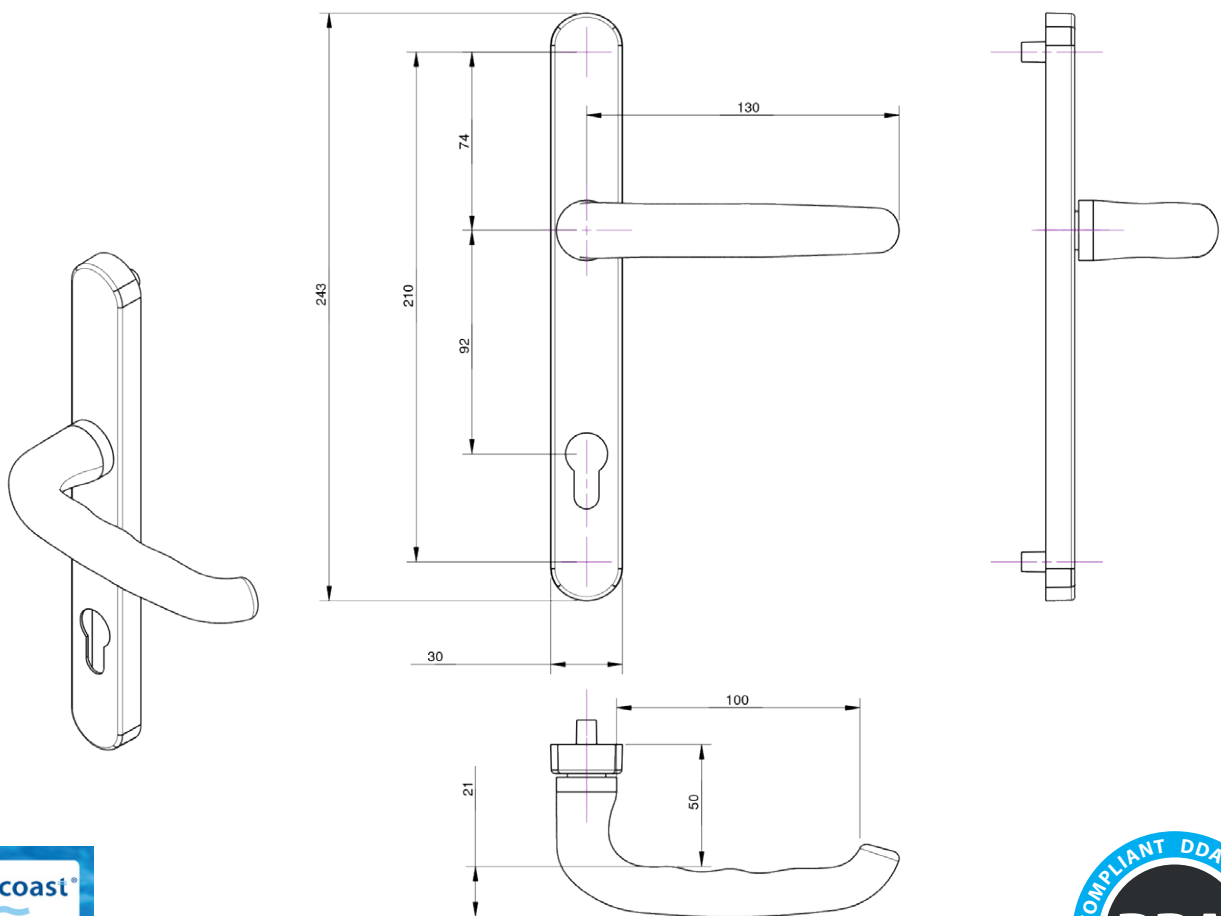

nanocoast®

UAP DUO FRONT DOOR HANDLE LONG 243MM BACKPLATE DDA COMPLIANT

The UAP DUO front door handle has a 243mm long backplate, and is aimed at the fabricator who wants to offer a high quality designed front door handle. The DUO front door handle has a tube shaped handle, which gives a very comfortable grip when operating.

The DUO front door handle has a lever that is curved to the door, which makes it compliant to DDA (Disability Discrimination Act) regulations, making it ideal for building facilities that are accessible to disabled people. As the DUO handle is not BSI Kitemarked, we recommend to fit the UAP Kinetica 3* Kitemarked Euro Cylinder with it in order to achieve a 3* Kitemark status for PAS 24 doors.

nanocoast®

Features Include:

- High quality designed handle
- Has a 243mm long backplate
- Tube handle gives a very comfortable grip when operating
- Handles are made from 316 grade stainless steel
- Handle also applies with DDA regulations
- Salt spray tested to ASTM B117 for 2,000 hours
- Each handle comes with a LIFETIME coating guarantee!