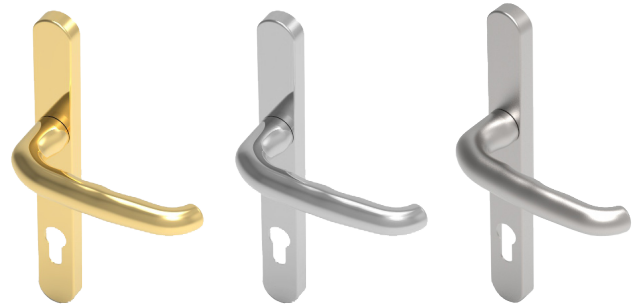

nanocoast®

Features Include:

- High quality designed handle
- Has a 243mm long backplate
- Tube handle gives a very comfortable grip when operating
- Handles are made from high grade stainless steel
- Handle also applies with DDA regulations
- Salt spray tested to ASTM B117 for 2,000 hours
- Each handle comes with a LIFETIME coating guarantee!

DUO FRONT DOOR HANDLE LONG 243MM BACKPLATE

Finish	Product Code	Material Construction	Coating Guarantee
PVD Gold	DH243-DUO-MPSS-NANOCOAST	Stainless Steel	LIFETIME
Mirror Polished	DH243-DUO-SSS-NANOCOAST	Stainless Steel	LIFETIME
Satin Stainless	DH243-DUO-PVDG-NANOCOAST	Stainless Steel	LIFETIME