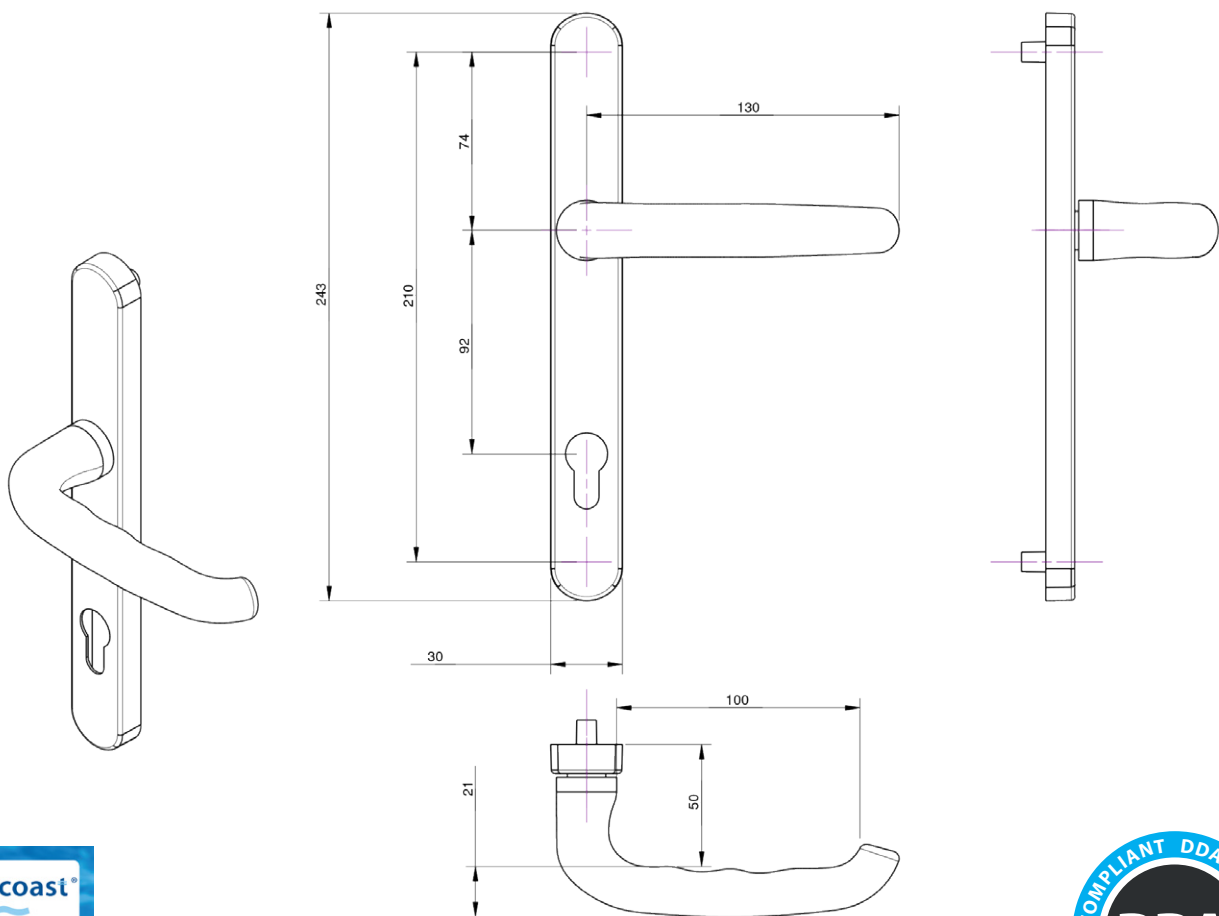

nanocoast®

Features Include:

- High quality designed handle
- Has a 243mm long backplate
- Tube handle gives a very comfortable grip when operating
- Handles are made from high grade stainless steel
- Handle also applies with DDA regulations
- Salt spray tested to ASTM B117 for 2,000 hours
- Each handle comes with a LIFETIME coating guarantee!

DUO FRONT DOOR HANDLE LONG 243MM BACKPLATE

Finish	Product Code	Material Construction	Coating Guarantee
PVD Gold	DH243-DUO-MPSS-NANOCOAST	Stainless Steel	LIFETIME
Mirror Polished	DH243-DUO-SSS-NANOCOAST	Stainless Steel	LIFETIME
Satin Stainless	DH243-DUO-PVDG-NANOCOAST	Stainless Steel	LIFETIME