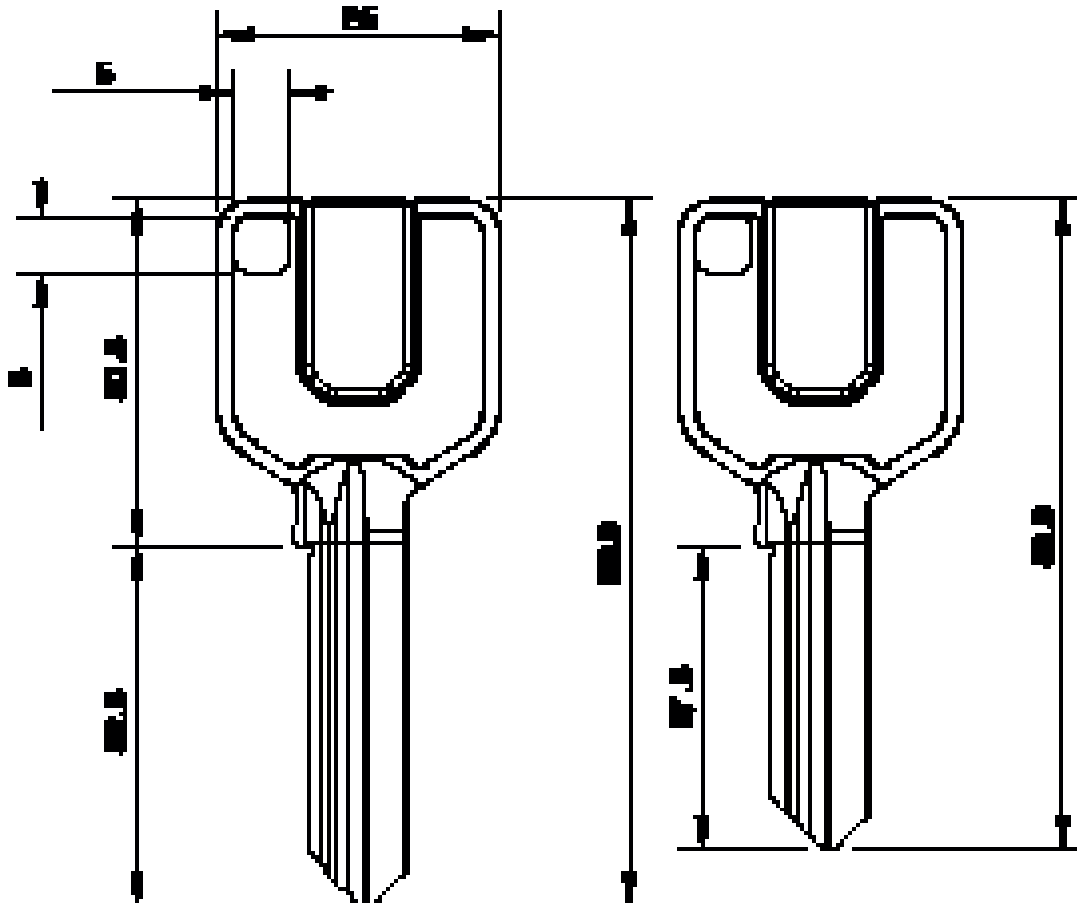

We supply two different keyblanks for UAP cylinders. When selecting what key blank you need, check the size of the cylinder it is for. If the cylinder has a 25mm side (i.e. ZL25/30BAS) then you will need the 'Product Code - 25mm Side.' If the cylinder has both sides which are 30mm and greater (i.e ZL30/30BAS) then use the 'Product code - 30mm+ Sides.'

Colour	Product Code - 30mm+ Sides	Product Code - 25mm Side
AQUA	CUSTOM-KEYBLANK-UAP-AQUA-INSERT	CUSTOM-KEYBLANK-UAP-25MM-AQUA-INSERT
BLACK	CUSTOM-KEYBLANK-UAP-BLACK-INSERT	CUSTOM-KEYBLANK-UAP-25MM-BLACK-INSERT
BLUE	CUSTOM-KEYBLANK-UAP-BLUE-INSERT	CUSTOM-KEYBLANK-UAP-25MM-BLUE-INSERT
BURGUNDY	CUSTOM-KEYBLANK-UAP-BURGUNDY-INSERT	CUSTOM-KEYBLANK-UAP-25MM-BURGUNDY-INSERT
GREEN	CUSTOM-KEYBLANK-UAP-GREEN-INSERT	CUSTOM-KEYBLANK-UAP-25MM-GREEN-INSERT
ORANGE	CUSTOM-KEYBLANK-UAP-ORANGE-INSERT	CUSTOM-KEYBLANK-UAP-25MM-ORANGE-INSERT
PINK	CUSTOM-KEYBLANK-UAP-PINK-INSERT	CUSTOM-KEYBLANK-UAP-25MM-PINK-INSERT
PURPLE	CUSTOM-KEYBLANK-UAP-PURPLE-INSERT	CUSTOM-KEYBLANK-UAP-25MM-PURPLE-INSERT
RED	CUSTOM-KEYBLANK-UAP-RED-INSERT	CUSTOM-KEYBLANK-UAP-25MM-RED-INSERT
SKY BLUE	CUSTOM-KEYBLANK-UAP-SKYBLUE-INSERT	CUSTOM-KEYBLANK-UAP-25MM-SKYBLUE-INSERT
WHITE	CUSTOM-KEYBLANK-UAP-WHITE-INSERT	CUSTOM-KEYBLANK-UAP-25MM-WHITE-INSERT
YELLOW	CUSTOM-KEYBLANK-UAP-YELLOW-INSERT	CUSTOM-KEYBLANK-UAP-25MM-YELLOW-INSERT