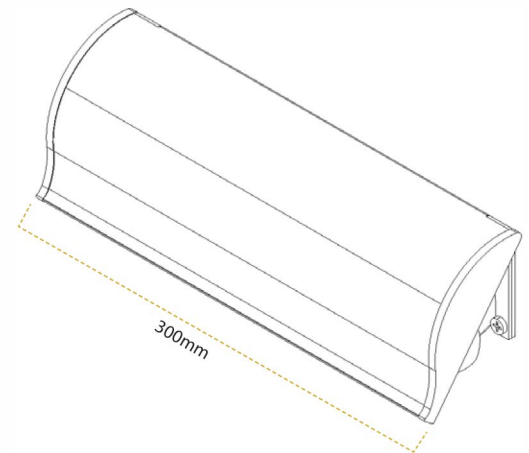

External Frame Sizes:

Distance Between Screw Holes	277mm
Letterplate Length	305mm
Letterplate Height	77mm
Frame Material	Aluminium
Cavity Hole Size	53mm x 260mm

Internal Frame Sizes:

Letterplate Length	300mm
Letterplate Height	115mm
Projection	35mm
Frame Material	Aluminium