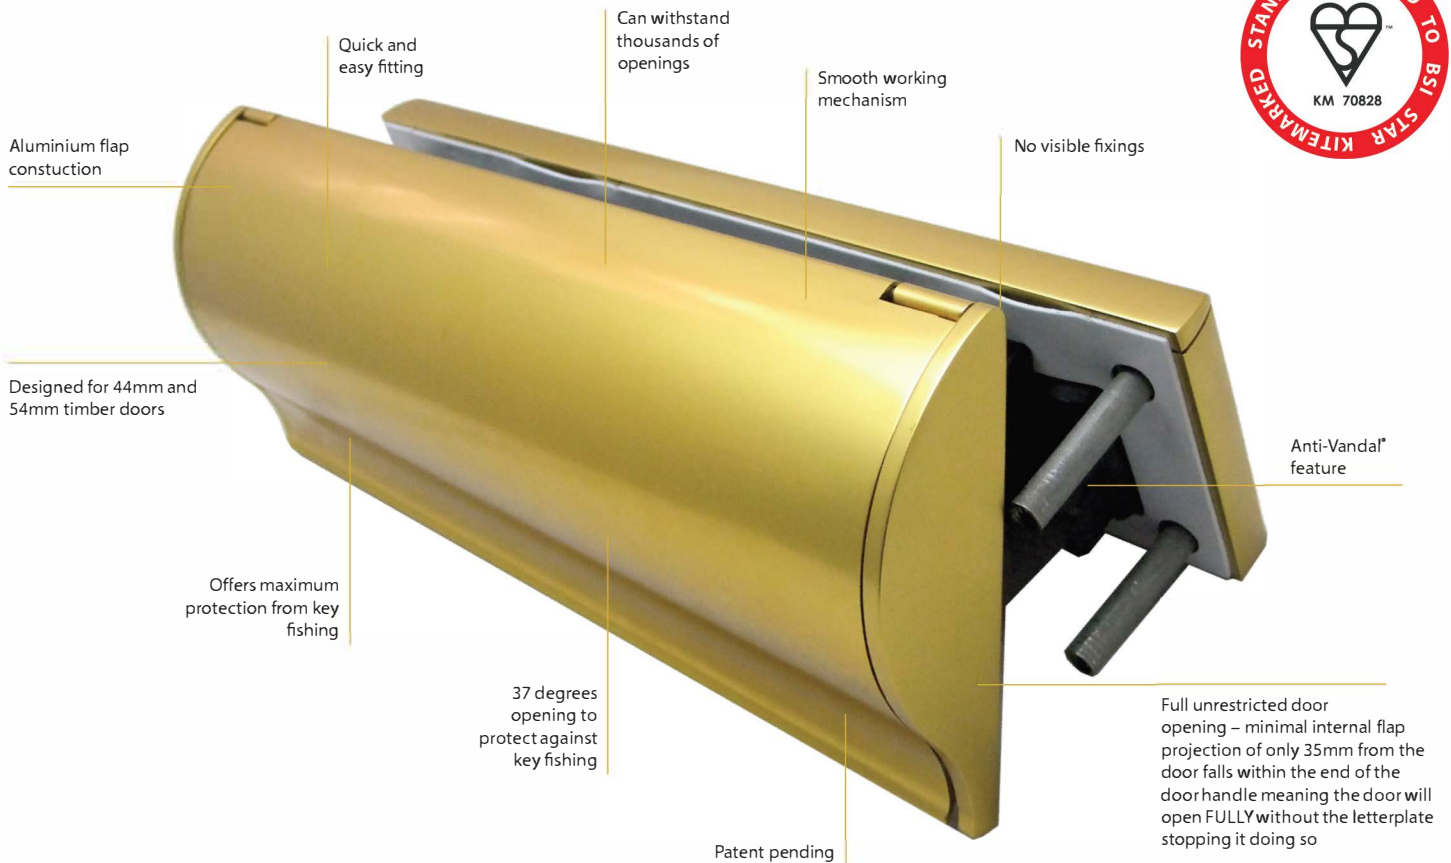

FIREMONGERY®

WHAT IS TS008?

TS008 has come in to effect that sets the advanced security requirements of letterplates. The updated door standard PAS 24:2016, now requires a door fitted with a letterplate that is tested to and meets the requirements of TS008. As well as covering key fishing, TS008 also covers preventing being able to unlock the door through the letterplate, whilst also allowing postal items to pass freely through it.

**T
SOTERIAN**

THE TS008 LETTERPLATE

Named after the Goddess of Safety, the Soterian letterplate is stylish, streamlined and secure. It is the ultimate TS008 certified letterplate, made to protect and perfect your door. It is highly engineered with over 120 different processes in each letterplate, setting it apart from anything else currently on the market. It has many features including:

MIX AND MATCH SOLUTION

Our revolutionary mix and match solution gives you the freedom to choose what finish you want for the internal and external frame. Whether it is a black inner frame with a white outer frame, or a traditional gold inner flap and gold outer flap – the choice is yours! Choose from 5 different finishes gold anodised, silver anodised, polished silver, black and white.