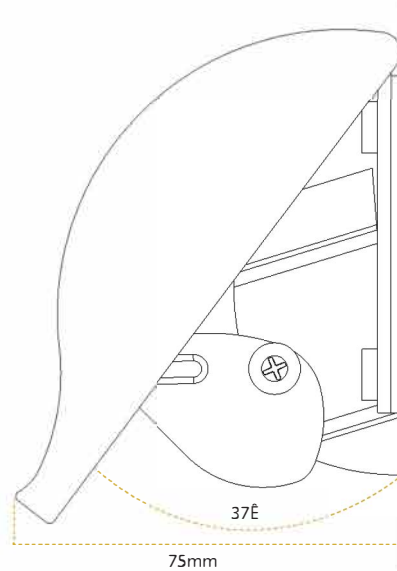

FIREMONGERY®

For 54mm timber door profiles

Finishes	Internal Frame Code	External Frame Code	Material	Coating Guarantee
Gold Anodised	TS008-INTERNAL-GOLD-FD60	TS008-EXTERNAL-GOLD	Aluminium	5 Years Inland
Silver Anodised	TS008-INTERNAL-SILVER-FD60	TS008-EXTERNAL-SILVER	Aluminium	5 Years Inland
Polished Silver	TS008-INTERNAL-PS-FD60	TS008-EXTERNAL-PS	Aluminium	5 Years Inland
Black	TS008-INTERNAL-BLACK-FD60	TS008-EXTERNAL-BLACK	Aluminium	5 Years Inland
White	TS008-INTERNAL-WHITE-FD60	TS008-EXTERNAL-WHITE	Aluminium	5 Years Inland

External Frame Sizes:

Distance Between Screw Holes	277mm
Letterplate Length	305mm
Letterplate Height	77mm
Frame Material	Aluminium
Cavity Hole Size	53mm x 260mm

Internal Frame Sizes:

Letterplate Length	300mm
Letterplate Height	115mm
Projection	35mm
Frame Material	Aluminium