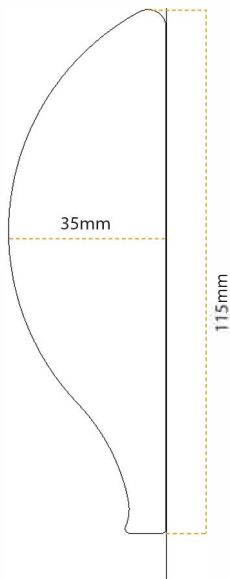

FIREMONGERY®

For 54mm timber door profiles

Finishes	Internal Frame Code	External Frame Code	Material	Coating Guarantee
Gold Anodised	TS008-INTERNAL-GOLD-FD60	TS008-EXTERNAL-GOLD	Aluminium	5 Years Inland
Silver Anodised	TS008-INTERNAL-SILVER-FD60	TS008-EXTERNAL-SILVER	Aluminium	5 Years Inland
Polished Silver	TS008-INTERNAL-PS-FD60	TS008-EXTERNAL-PS	Aluminium	5 Years Inland
Black	TS008-INTERNAL-BLACK-FD60	TS008-EXTERNAL-BLACK	Aluminium	5 Years Inland
White	TS008-INTERNAL-WHITE-FD60	TS008-EXTERNAL-WHITE	Aluminium	5 Years Inland

For 44mm timber door profiles

Finishes	Internal Frame Code	External Frame Code	Material	Coating Guarantee
Gold Anodised	TS008-INTERNAL-GOLD-FD30	TS008-EXTERNAL-GOLD	Aluminium	5 Years Inland
Silver Anodised	TS008-INTERNAL-SILVER-FD30	TS008-EXTERNAL-SILVER	Aluminium	5 Years Inland
Polished Silver	TS008-INTERNAL-PS-FD30	TS008-EXTERNAL-PS	Aluminium	5 Years Inland
Black	TS008-INTERNAL-BLACK-FD30	TS008-EXTERNAL-BLACK	Aluminium	5 Years Inland
White	TS008-INTERNAL-WHITE-FD30	TS008-EXTERNAL-WHITE	Aluminium	5 Years Inland

External Frame Sizes:

Distance Between Screw Holes	277mm
Letterplate Length	305mm
Letterplate Height	77mm
Frame Material	Aluminium
Cavity Hole Size	53mm x 260mm

Internal Frame Sizes:

Letterplate Length	300mm
Letterplate Height	115mm
Projection	35mm
Frame Material	Aluminium