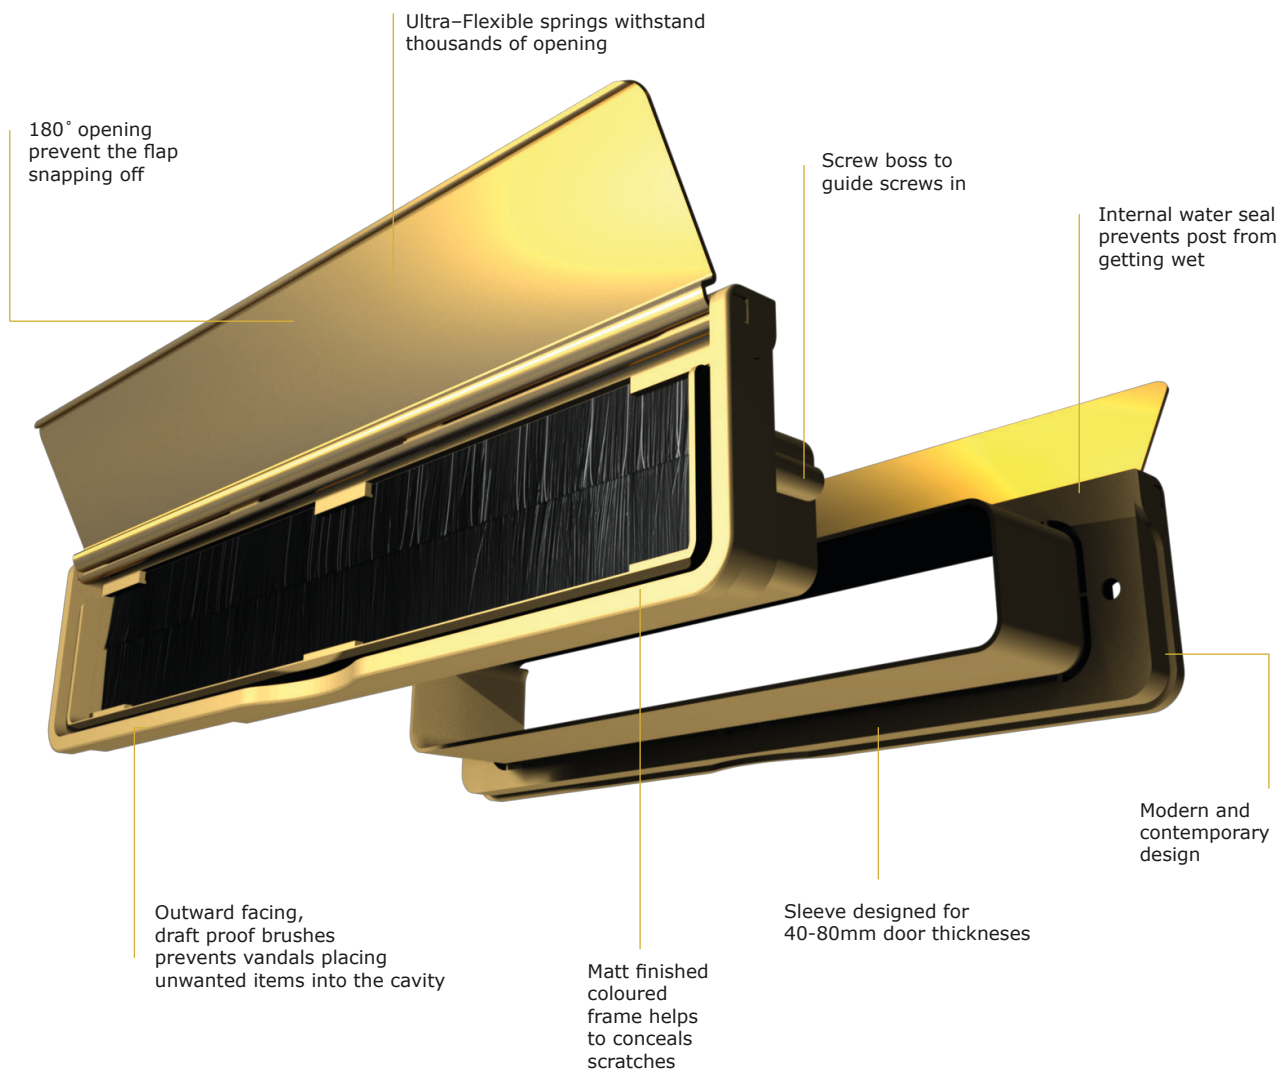

## 12" LETTERPLATES

For 40–80mm Door Profiles

The all New COLOURED DOORMASTER<sup>®</sup> letterplate range is ideal for customers wanting a more modern and contemporary looking letterplate. The COLOURED DOORMASTER<sup>®</sup> range consists of an enclosed, rounded flap set against a shallower frame, giving a less intrusive but sleek feel to the door or frame.

COLOURED DOORMASTER<sup>®</sup> still retains the best elements of the ever popular Framemaster<sup>®</sup> range including brushes to the outside, 180 degree flap opening and available in 300mm (12") sizes. It also conforms to the requirements of EN13724.

## Features Include:

Has a central sleeve meaning that it can fit in waste (mid) rails

Enclosed, round flap set against a shallower frame – gives a less intrusive but sleek feel to the door or frame

Modern and contemporary looking

Outward facing brushes create the Anti-Vandal feature as it prevents vandals from placing unwanted items into the cavity. Outward facing brushes also mean better draught proofing and makes it easier to post letters through