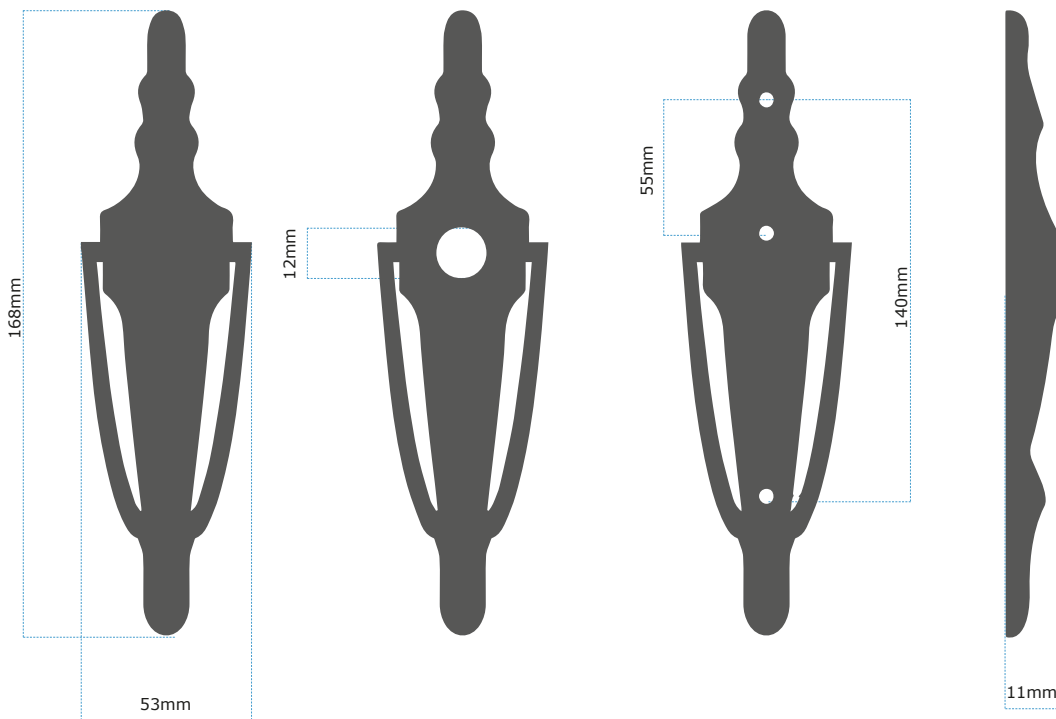

## 8 INCH VICTORIAN URN SLIMLINE DOOR KNOCKER WITH UNIVERSAL FIXING

Designed for effectiveness, and built to last, the 8" Victorian Urn Slimline Door Knockers with universal fixing add class and style to any front door as they are universally appealing and aesthetically pleasing. With its slim vertical profile the 8" Slimline Victorian Urn is ideal for doors with planks, panels or mouldings and their timeless, elegant appearance means that they are always in demand.

The exquisite 8" Victorian Slimline Urn with universal fixing is the latest addition to our already vast range of door knockers. This new clever universal fixing system brings together the bolt fix and the self-adhesive systems into one product, helping you save stock space while offering you the freedom to choose which type of fixing to use at the very last minute.

Available with and without a hole for door viewers

Patented unique hidden fixing mechanism

Comes with colour matched nuts and washers

## 8 INCH VICTORIAN URN SLIMLINE DOOR KNOCKER

Finish	Solid Code	With Hole Code	Material Construction	Coating Guarantee
Silver Anodised	VLSAC	VLSACH	Aluminum	10 year coating guarantee