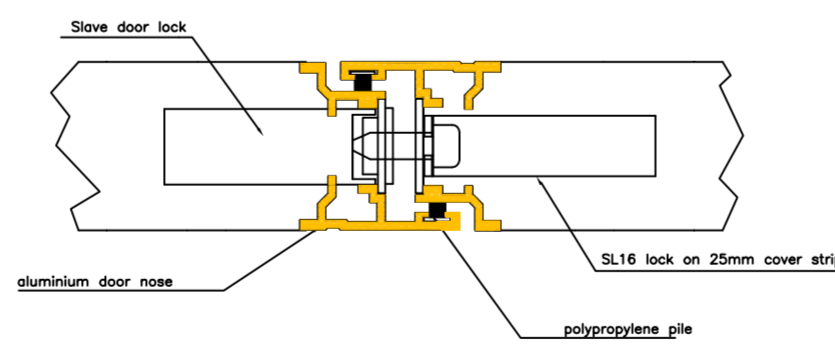

VIEWED FROM OUTSIDE Right hand open out

GM100-10 (White)
 FULLEX-GEMINI-RH-WHITE

GM100-80 (Gold)
 FULLEX-GEMINI-RH-GOLD

GM100-40 (Silver)
 FULLEX-GEMINI-RH-SILVER

VIEWED FROM OUTSIDE Left hand open in

FULLEX-GEMINI-LH (FULLEX KIT GM 102)
is used for left hand open out and right hand open in

GM102-10 (White)
 FULLEX-GEMINI-LH-WHITE

GM102-80 (Gold)
 FULLEX-GEMINI-LH-GOLD

GM102-40 (Silver)
 FULLEX-GEMINI-LH-SILVER

VIEWED FROM OUTSIDE Left hand open out

GM102-10 (White)
 FULLEX-GEMINI-LH-WHITE

GM102-80 (Gold)
 FULLEX-GEMINI-LH-GOLD

GM102-40 (Silver)
 FULLEX-GEMINI-LH-SILVER

VIEWED FROM OUTSIDE Right hand open in