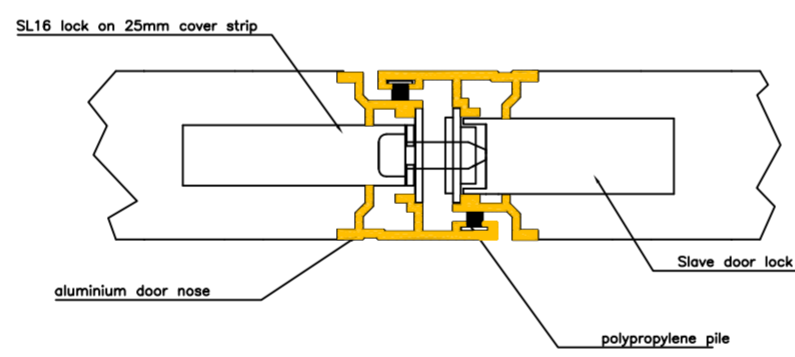

GM102-80 (Gold)
FULLEX-GEMINI-LH-GOLD