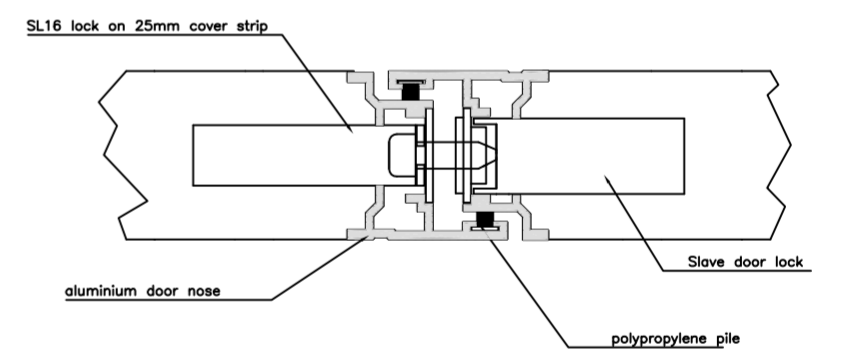

GM102-40 (Silver)
FULLEX-GEMINI-LH-SILVER

VIEWED FROM OUTSIDE Left hand open out