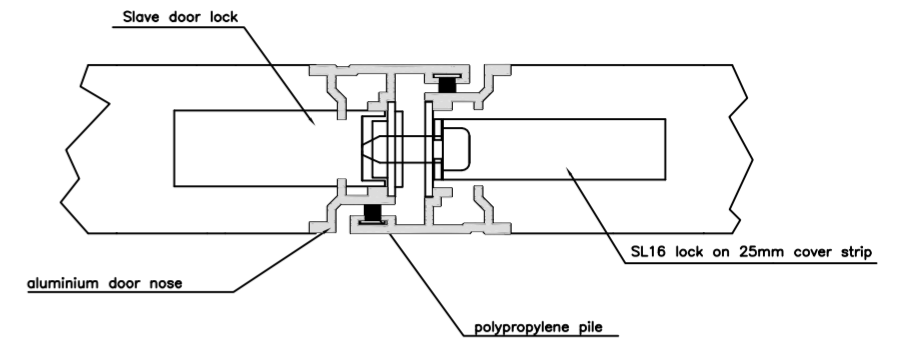

FULLEX-GEMINI-RH (FULLEX KIT GM 100)
is used for right hand open out and left hand open in

GM100-10 (White)
 FULLEX-GEMINI-RH-WHITE

GM100-80 (Gold)
 FULLEX-GEMINI-RH-GOLD

GM100-40 (Silver)
 FULLEX-GEMINI-RH-SILVER

VIEWED FROM OUTSIDE Right hand open out

GM100-10 (White)
 FULLEX-GEMINI-RH-WHITE

GM100-80 (Gold)
 FULLEX-GEMINI-RH-GOLD

GM100-40 (Silver)
 FULLEX-GEMINI-RH-SILVER

VIEWED FROM OUTSIDE Left hand open in

FULLEX-GEMINI-LH (FULLEX KIT GM 102)
is used for left hand open out and right hand open in

GM102-40 (Silver)
 FULLEX-GEMINI-LH-SILVER

VIEWED FROM OUTSIDE Right hand open in