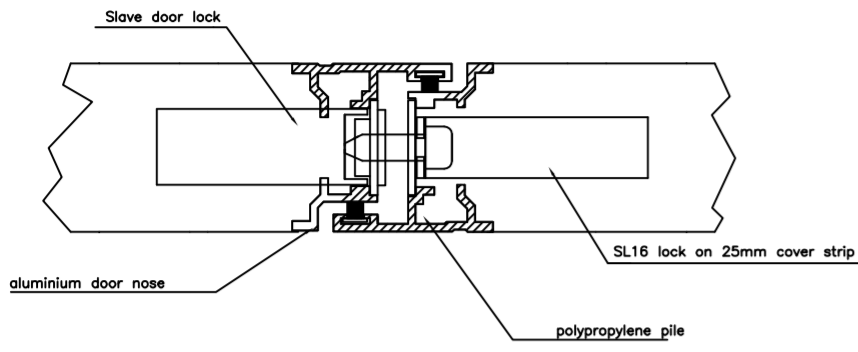

FULLEX-GEMINI-RH (FULLEX KIT GM 100)
is used for right hand open out and left hand open in

GM100-10 (White)
 FULLEX-GEMINI-RH-WHITE

GM100-80 (Gold)
 FULLEX-GEMINI-RH-GOLD

GM100-40 (Silver)
 FULLEX-GEMINI-RH-SILVER

VIEWED FROM OUTSIDE Right hand open out

GM100-10 (White)
 FULLEX-GEMINI-RH-WHITE

GM100-80 (Gold)
 FULLEX-GEMINI-RH-GOLD

GM100-40 (Silver)
 FULLEX-GEMINI-RH-SILVER

VIEWED FROM OUTSIDE Left hand open in

FULLEX-GEMINI-LH (FULLEX KIT GM 102)
is used for left hand open out and right hand open in

GM102-40 (Silver)
 FULLEX-GEMINI-LH-SILVER

VIEWED FROM OUTSIDE Right hand open in