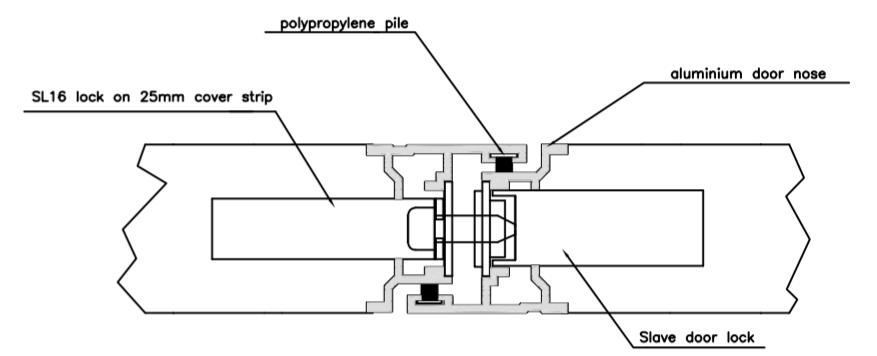

VIEWED FROM OUTSIDE Right hand open out

GM100-10 (White)
 FULLEX-GEMINI-RH-WHITE

GM100-80 (Gold)
 FULLEX-GEMINI-RH-GOLD

GM100-40 (Silver)
 FULLEX-GEMINI-RH-SILVER

VIEWED FROM OUTSIDE Left hand open in

FULLEX-GEMINI-LH (FULLEX KIT GM 102)
is used for left hand open out and right hand open in