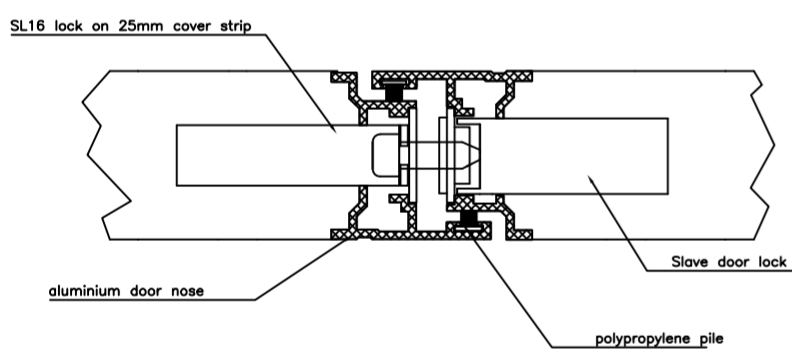

FULLEX-GEMINI-LH (FULLEX KIT GM 102)
is used for left hand open out and right hand open in

GM102-10 (White)
FULLEX-GEMINI-LH-WHITE