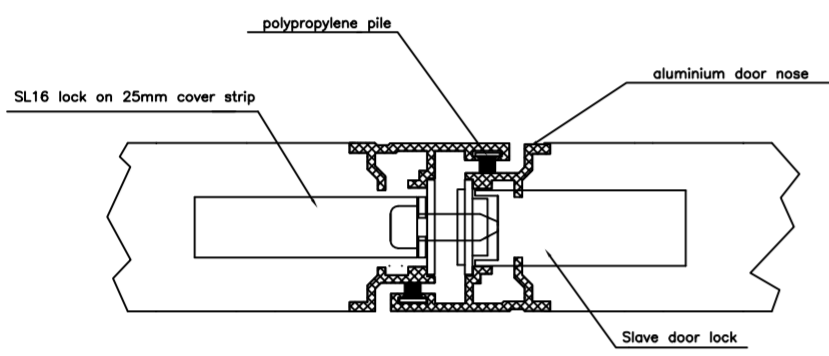

GM100-10 (White)
FULLEX-GEMINI-RH-WHITE