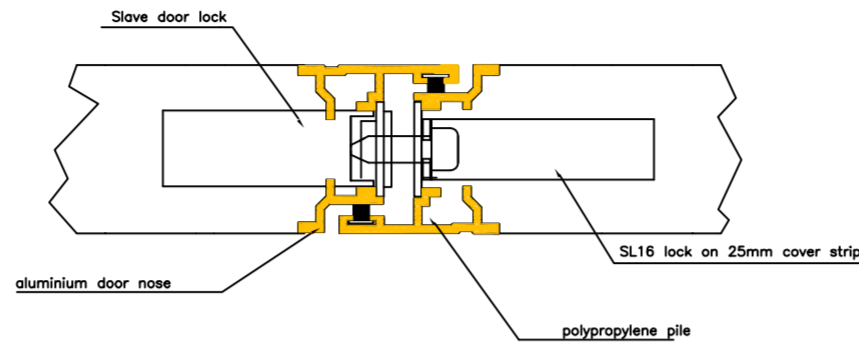

FULLEX-GEMINI-RH (FULLEX KIT GM 100)
is used for right hand open out and left hand open in

GM100-10 (White)
 FULLEX-GEMINI-RH-WHITE

GM100-80 (Gold)
 FULLEX-GEMINI-RH-GOLD

GM100-40 (Silver)
 FULLEX-GEMINI-RH-SILVER

VIEWED FROM OUTSIDE Right hand open out

GM100-10 (White)
 FULLEX-GEMINI-RH-WHITE

GM100-80 (Gold)
 FULLEX-GEMINI-RH-GOLD

GM100-40 (Silver)
 FULLEX-GEMINI-RH-SILVER

VIEWED FROM OUTSIDE Left hand open in

FULLEX-GEMINI-LH (FULLEX KIT GM 102)
is used for left hand open out and right hand open in

GM102-40 (Silver)
 FULLEX-GEMINI-LH-SILVER

VIEWED FROM OUTSIDE Right hand open in