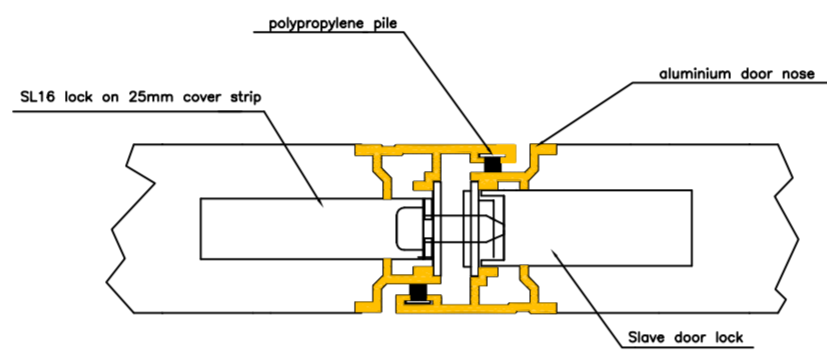

FULLEX-GEMINI-RH (FULLEX KIT GM 100)
is used for right hand open out and left hand open in

GM100-10 (White)
 FULLEX-GEMINI-RH-WHITE

GM100-80 (Gold)
 FULLEX-GEMINI-RH-GOLD

GM100-40 (Silver)
 FULLEX-GEMINI-RH-SILVER

VIEWED FROM OUTSIDE Right hand open out

GM100-10 (White)
 FULLEX-GEMINI-RH-WHITE

GM100-80 (Gold)
 FULLEX-GEMINI-RH-GOLD

GM100-40 (Silver)
 FULLEX-GEMINI-RH-SILVER

VIEWED FROM OUTSIDE Left hand open in

FULLEX-GEMINI-LH (FULLEX KIT GM 102)
is used for left hand open out and right hand open in

GM102-40 (Silver)
 FULLEX-GEMINI-LH-SILVER

VIEWED FROM OUTSIDE Right hand open in