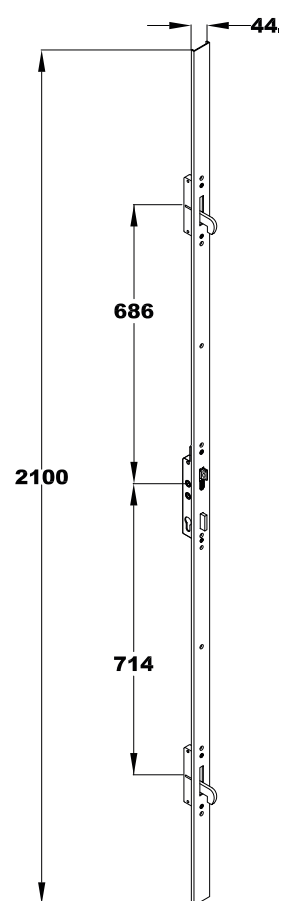

Faceplate: 1720mm x 20mm (Steel)  
700mm Centres

Spindle	Backset Size	Handle Backplate	Handle Centres	No of Hooks	No of Deadbolts	No of Mushrooms	Old Product Code	New Product Code
Dual	35mm	243mm	92mm or 92/62mm	0	3	0	CRB0001	CRB-35-BT-1720-20
Dual	45mm	243mm	92mm or 92/62mm	0	3	0	CRB0002	CRB-45-BT-1720-20
Dual	55mm	243mm	92mm or 92/62mm	0	3	0	CRB0003	CRB-55-BT-1720-20
Dual	35mm	243mm	92mm or 92/62mm	2 (down)	1	0	CRB0004	CRB-35-HK-1720-20
Dual	45mm	243mm	92mm or 92/62mm	2 (down)	1	0	CRB0005	CRB-45-HK-1720-20

Faceplate: 2100mm x 44mm (White Aluminium)  
700mm Centres

Spindle	Backset Size	Handle Backplate	Handle Centres	No of Hooks	No of Deadbolts	No of Mushrooms	Old Product Code	New Product Code
Dual	35mm	243mm	92mm or 92/62mm	0	3	0	CRB0027	CRB-35-BT-2100-44
Dual	45mm	243mm	92mm or 92/62mm	0	3	0	CRB0028	CRB-45-BT-2100-44
Dual	35mm	243mm	92mm or 92/62mm	2 (down)	1	0	CRB0030	CRB-35-HK-2100-44
Dual	45mm	243mm	92mm or 92/62mm	2 (down)	1	0	CRB0031	CRB-45-HK-2100-44

**ACCESSORIES**

Description	Old Product Code	New Product Code
White plastic hinge infill	CL0097	HINGEINFILLWH
White plastic infill plus 5mm leg	CL102	HINGEINFILLWH-5MM
Brown plastic hinge infill	CL103	HINGEINFILLBR
Hinge plate to suits Crimebeater 3D and cranked hinge	21171P-10	CRB-HINGEPLATEWH
20mm cylinder guard	70018	CRB-CYLGUARD-20MM
24mm cylinder guard	70017	CRB-CYLGUARD-24MM

1720mm x 20mm (bolts)

1720mm x 20mm (hooks)

2100mm x 44mm (bolts)

2100mm x 44mm (hooks)