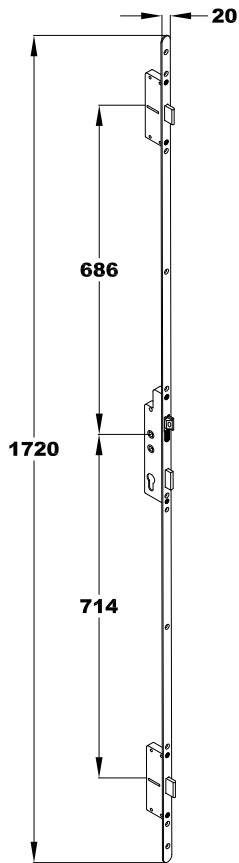

### Secured by Design

Police Preferred Specification

PAS 24

ENHANCED SECURITY PERFORMANCE APPROVED

Available in dual spindle for use with 92mm/92mm or 92mm/62mm long backplate handles.

The 44mm faceplate version has a matching white hinge plate, either blank or prepared for Crimebeater door hinges.

Faceplate: 1720mm x 20mm (Steel)  
700mm Centres

Spindle	Backset Size	Handle Backplate	Handle Centres	No of Hooks	No of Deadbolts	No of Mushrooms	Old Product Code	New Product Code
Dual	35mm	243mm	92mm or 92/62mm	0	3	0	CRB0001	CRB-35-BT-1720-20
Dual	45mm	243mm	92mm or 92/62mm	0	3	0	CRB0002	CRB-45-BT-1720-20
Dual	55mm	243mm	92mm or 92/62mm	0	3	0	CRB0003	CRB-55-BT-1720-20
Dual	35mm	243mm	92mm or 92/62mm	2 (down)	1	0	CRB0004	CRB-35-HK-1720-20
Dual	45mm	243mm	92mm or 92/62mm	2 (down)	1	0	CRB0005	CRB-45-HK-1720-20

Faceplate: 2100mm x 44mm (White Aluminium)  
700mm Centres

Spindle	Backset Size	Handle Backplate	Handle Centres	No of Hooks	No of Deadbolts	No of Mushrooms	Old Product Code	New Product Code
Dual	35mm	243mm	92mm or 92/62mm	0	3	0	CRB0027	CRB-35-BT-2100-44
Dual	45mm	243mm	92mm or 92/62mm	0	3	0	CRB0028	CRB-45-BT-2100-44
Dual	35mm	243mm	92mm or 92/62mm	2 (down)	1	0	CRB0030	CRB-35-HK-2100-44
Dual	45mm	243mm	92mm or 92/62mm	2 (down)	1	0	CRB0031	CRB-45-HK-2100-44

1720mm x 20mm (bolts)

1720mm x 20mm (hooks)

2100mm x 44mm (bolts)

2100mm x 44mm (hooks)