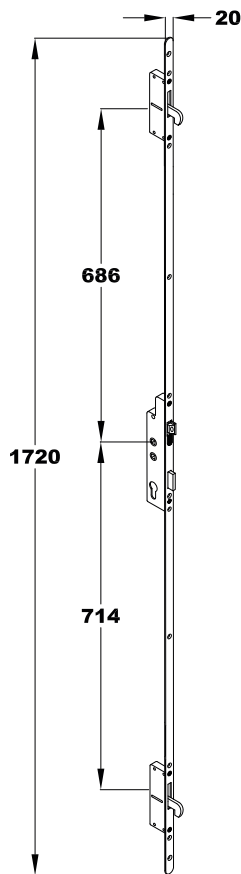

Dual or single spindle option

Integral hold back latch function on lock faceplate

Easily reversible latch as standard

Various adjustable security keep sets available

For use with composite and timber doors

Faceplate: 1720mm x 20mm (Steel)  
700mm Centres

Spindle	Backset Size	Handle Backplate	Handle Centres	No of Hooks	No of Deadbolts	No of Mushrooms	Old Product Code	New Product Code
Dual	35mm	243mm	92mm or 92/62mm	0	3	0	CRB0001	CRB-35-BT-1720-20
Dual	45mm	243mm	92mm or 92/62mm	0	3	0	CRB0002	CRB-45-BT-1720-20
Dual	55mm	243mm	92mm or 92/62mm	0	3	0	CRB0003	CRB-55-BT-1720-20
Dual	35mm	243mm	92mm or 92/62mm	2 (down)	1	0	CRB0004	CRB-35-HK-1720-20
Dual	45mm	243mm	92mm or 92/62mm	2 (down)	1	0	CRB0005	CRB-45-HK-1720-20

Faceplate: 2100mm x 44mm (White Aluminium)  
700mm Centres

Spindle	Backset Size	Handle Backplate	Handle Centres	No of Hooks	No of Deadbolts	No of Mushrooms	Old Product Code	New Product Code
Dual	35mm	243mm	92mm or 92/62mm	0	3	0	CRB0027	CRB-35-BT-2100-44
Dual	45mm	243mm	92mm or 92/62mm	0	3	0	CRB0028	CRB-45-BT-2100-44
Dual	35mm	243mm	92mm or 92/62mm	2 (down)	1	0	CRB0030	CRB-35-HK-2100-44
Dual	45mm	243mm	92mm or 92/62mm	2 (down)	1	0	CRB0031	CRB-45-HK-2100-44

1720mm x 20mm (bolts)

1720mm x 20mm (hooks)

2100mm x 44mm (bolts)

2100mm x 44mm (hooks)