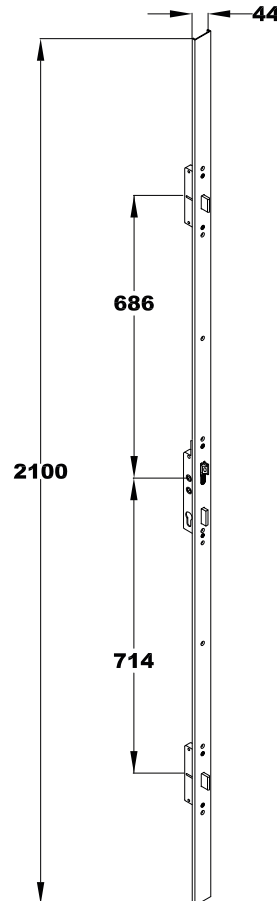

Faceplate: 1720mm x 20mm (Steel)  
700mm Centres

Spindle	Backset Size	Handle Backplate	Handle Centres	No of Hooks	No of Deadbolts	No of Mushrooms	Old Product Code	New Product Code
Dual	35mm	243mm	92mm or 92/62mm	0	3	0	CRB0001	CRB-35-BT-1720-20
Dual	45mm	243mm	92mm or 92/62mm	0	3	0	CRB0002	CRB-45-BT-1720-20
Dual	55mm	243mm	92mm or 92/62mm	0	3	0	CRB0003	CRB-55-BT-1720-20
Dual	35mm	243mm	92mm or 92/62mm	2 (down)	1	0	CRB0004	CRB-35-HK-1720-20
Dual	45mm	243mm	92mm or 92/62mm	2 (down)	1	0	CRB0005	CRB-45-HK-1720-20

Faceplate: 2100mm x 44mm (White Aluminium)  
700mm Centres

Spindle	Backset Size	Handle Backplate	Handle Centres	No of Hooks	No of Deadbolts	No of Mushrooms	Old Product Code	New Product Code
Dual	35mm	243mm	92mm or 92/62mm	0	3	0	CRB0027	CRB-35-BT-2100-44
Dual	45mm	243mm	92mm or 92/62mm	0	3	0	CRB0028	CRB-45-BT-2100-44
Dual	35mm	243mm	92mm or 92/62mm	2 (down)	1	0	CRB0030	CRB-35-HK-2100-44
Dual	45mm	243mm	92mm or 92/62mm	2 (down)	1	0	CRB0031	CRB-45-HK-2100-44

**ACCESSORIES**

Description	Old Product Code	New Product Code
White plastic hinge infill	CL0097	HINGEINFILLWH
White plastic infill plus 5mm leg	CL102	HINGEINFILLWH-5MM
Brown plastic hinge infill	CL103	HINGEINFILLBR
Hinge plate to suits Crimebeater 3D and cranked hinge	21171P-10	CRB-HINGEPLATEWH
20mm cylinder guard	70018	CRB-CYLGUARD-20MM
24mm cylinder guard	70017	CRB-CYLGUARD-24MM

1720mm x 20mm (bolts)

1720mm x 20mm (hooks)

2100mm x 44mm (bolts)

2100mm x 44mm (hooks)