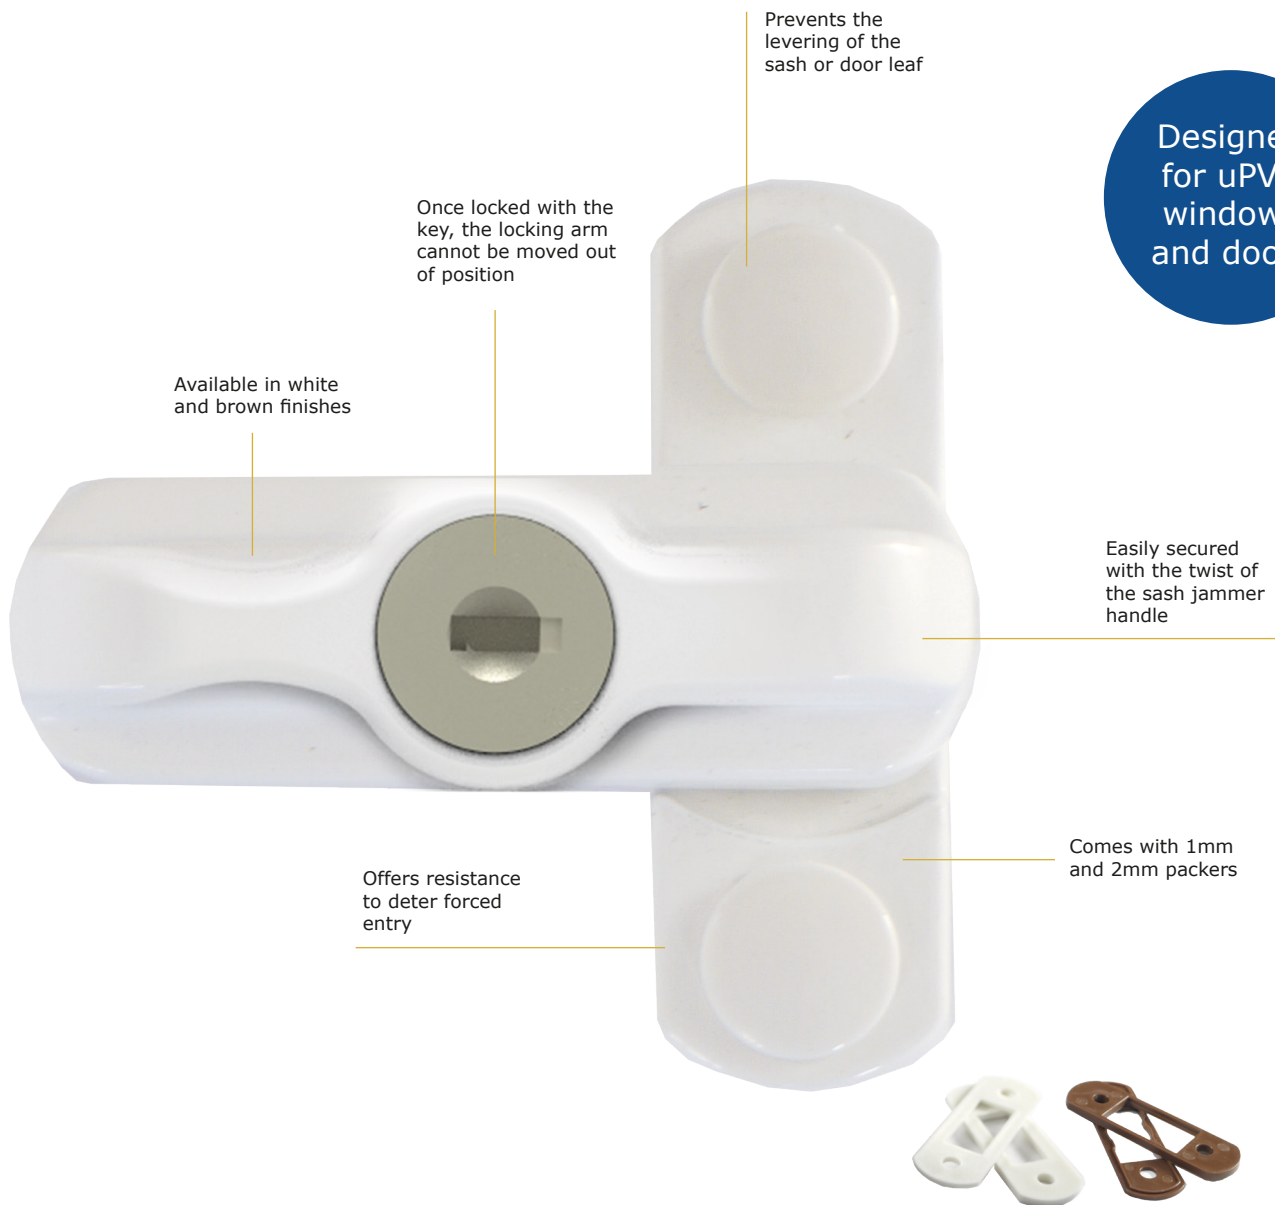

## LOCKABLE WINDOW LOCK (SASH JAMMER)

The UAP lockable window lock (sash jammer) is a must have device for uPVC window security and even doors, as it will guarantee that no one will be able to accidentally unlock the sash jammer from the inside. It offers quick and low cost addition security to home security and, when locked with the key, the locking arm cannot be moved out of position. The lockable window locks (sash jammers) are available in white and brown, to help match the uPVC frame.

The lockable window lock (sash jammer) can be fitted to uPVC windows and doors which open in or out. It has been designed to prevent the levering of the window sash or door leaf, which is a common burglary technique. Burglars can access uPVC doors and windows by using door spreaders to prise open and lever the window or door open to gain entry. With just a twist of the lockable window lock (sash jammer) handle, it is secured over the frame, offering resistance to deter forced entry. A key is then used to lock the sash jammer in place.

## Features Include:

- Designed for uPVC windows and doors
- Prevents the levering of the sash or door leaf
- Ideal to stop children from unlocking the sash jammer and opening the window
- Once locked with the key, the locking arm cannot be moved out of position
- Offers resistance to deter forced entry
- Comes with 1mm and 2mm packers
- Available in white and brown finishes

## Lockable Window Lock

Finishes	Product Code
White	SJWH-LOCK
Brown	SJBR-LOCK