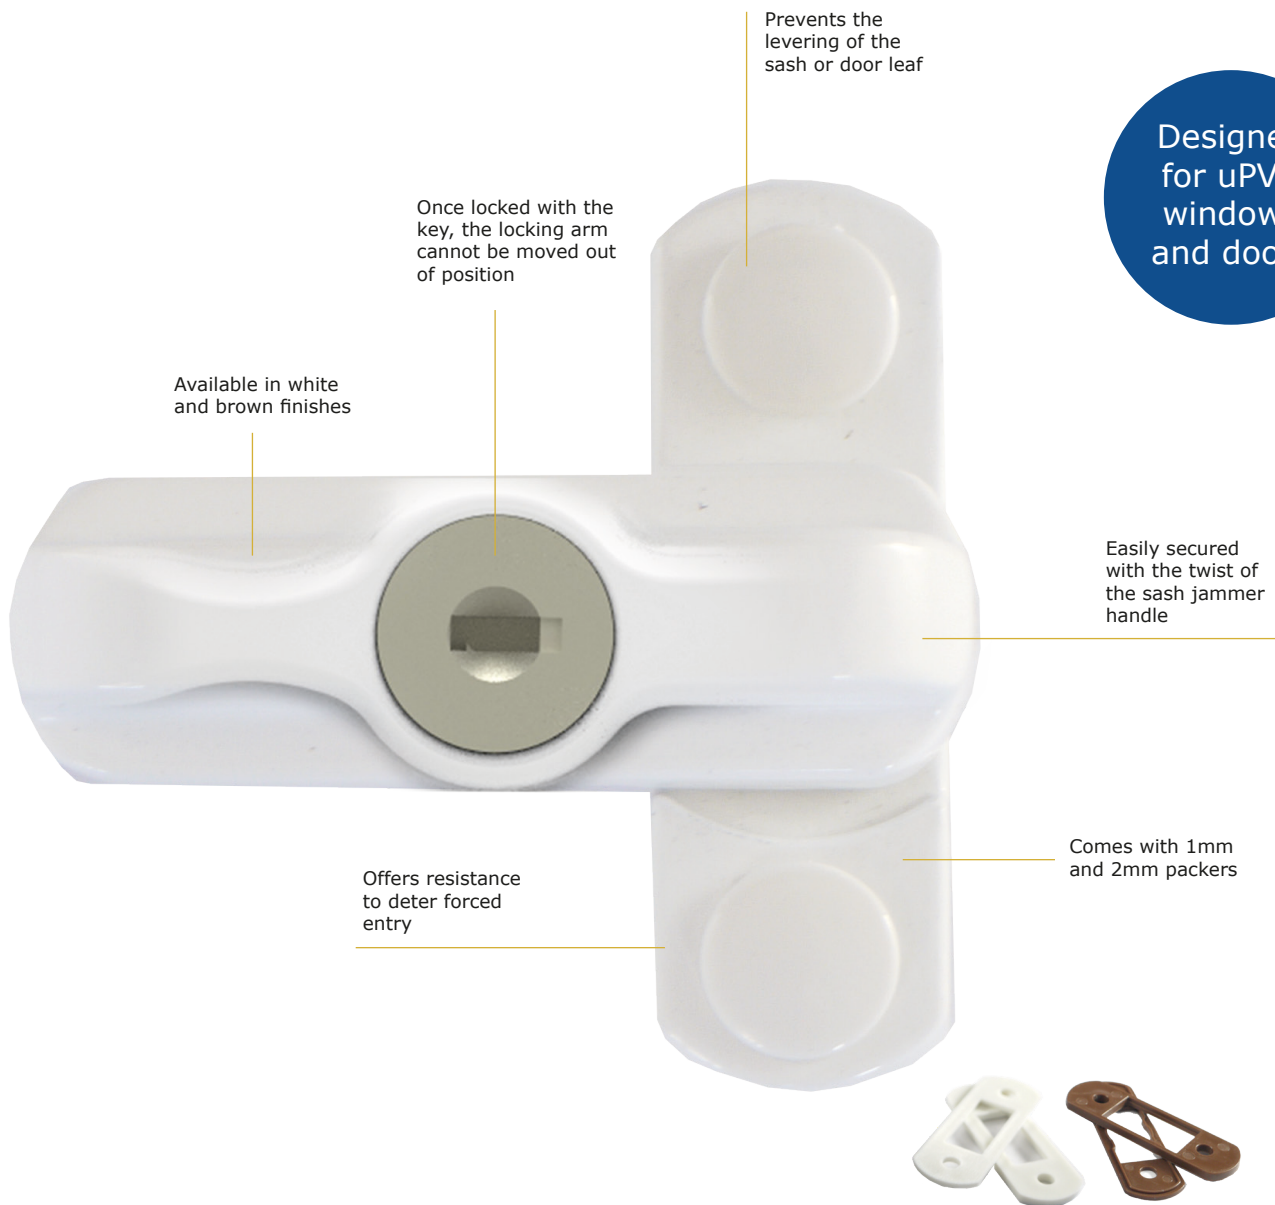

## LOCKABLE WINDOW LOCK (SASH JAMMER)

The UAP lockable window lock (sash jammer) is a must have device for uPVC window security and even doors, as it will guarantee that no one will be able to accidentally unlock the sash jammer from the inside. It offers quick and low cost addition security to home security and, when locked with the key, the locking arm cannot be moved out of position. The lockable window locks (sash jammers) are available in white and brown, to help match the uPVC frame.

The lockable window lock (sash jammer) can be fitted to uPVC windows and doors which open in or out. It has been designed to prevent the levering of the window sash or door leaf, which is a common burglary technique. Burglars can access uPVC doors and windows by using door spreaders to prise open and lever the window or door open to gain entry. With just a twist of the lockable window lock (sash jammer) handle, it is secured over the frame, offering resistance to deter forced entry. A key is then used to lock the sash jammer in place.

## Features Include:

- Designed for uPVC windows and doors
- Prevents the levering of the sash or door leaf
- Ideal to stop children from unlocking the sash jammer and opening the window
- Once locked with the key, the locking arm cannot be moved out of position
- Offers resistance to deter forced entry
- Comes with 1mm and 2mm packers
- Available in white and brown finishes

## Lockable Window Lock

| Finishes | Product Code |
|----------|--------------|
| White    | SJWH-LOCK    |
| Brown    | SJBR-LOCK    |