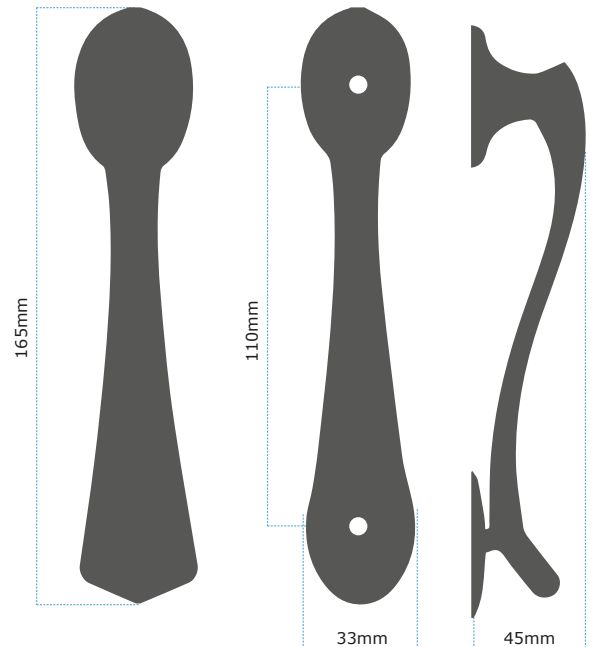

## SCROLL DOOR KNOCKER

This door knocker has bolt-through fixings, and comes with 2 perfectly-matching solid brass nuts and washers for effective colour co-ordination.

The door knocker is fitted onto the door using revolutionary nylon bolts, which can fit door thicknesses of up to 75mm. They are incredibly easy to cut down to size if needs be-and all you need is a Stanley knife in order to complete this task-so no more sawing.

### Features Include:

Classic Victorian style look

Ideal for doors with vertical panels or other design details

Easy to cut flexi nylon bolts will never rust

Comes with colour matched nuts and washers

Up to a 5 year coating guarantee on standard finishes

## GEORGIAN SCROLL DOOR KNOCKER

Finish	Product Code	Material Construction	Coating Guarantee
Polished Brass	SCBRO	Brass	5 Years Inland
Polished Chrome	SCCHO	Brass	5 Years Inland
Black Powder Coat	SCBLO	Brass	5 Years Inland
White Powder Coat	SCWHO	Brass	5 Years Inland