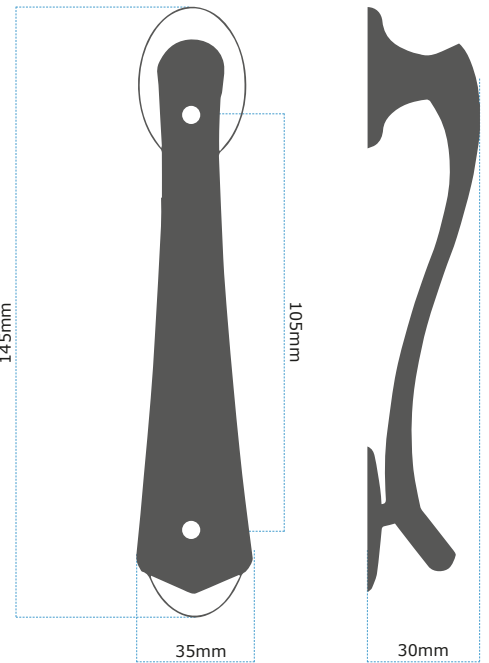

GEORGIAN SCROLL DOOR KNOCKER

Finish	Product Code	Material Construction	Coating Guarantee
Polished Brass	SCBRO	Brass	5 Years Inland
Polished Chrome	SCCHO	Brass	5 Years Inland
Black Powder Coat	SCBLO	Brass	5 Years Inland
White Powder Coat	SCWHO	Brass	5 Years Inland