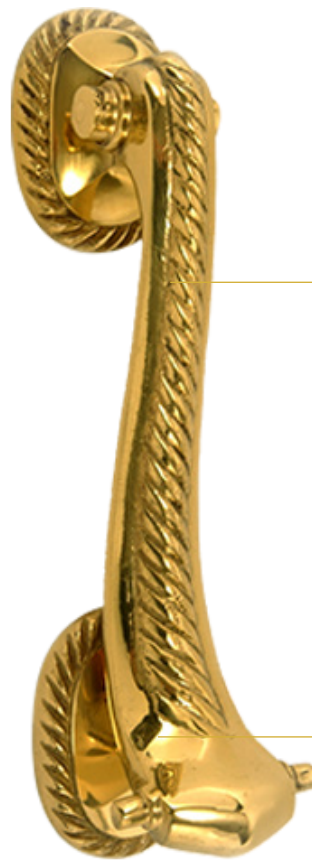

SCROLL DOOR KNOCKER

This door knocker has bolt-through fixings, and comes with 2 perfectly-matching solid brass nuts and washers for effective colour co-ordination.

The door knocker is fitted onto the door using revolutionary nylon bolts, which can fit door thicknesses of up to 75mm. They are incredibly easy to cut down to size if needs be-and all you need is a Stanley knife in order to complete this task-so no more sawing.

SCROLL

Classic Victorian style look

Ideal for doors with vertical panels

Up to a 5 year coating guarantee on standard finishes

Classic Georgian style look

Features Include:

Classic Victorian style look

Ideal for doors with vertical panels or other design details

Easy to cut flexi nylon bolts will never rust

Comes with colour matched nuts and washers

Up to a 5 year coating guarantee on standard finishes

GEORGIAN SCROLL DOOR KNOCKER

Finish	Product Code	Material Construction	Coating Guarantee
Polished Brass	SCBRO	Brass	5 Years Inland
Polished Chrome	SCCHO	Brass	5 Years Inland
Black Powder Coat	SCBLO	Brass	5 Years Inland
White Powder Coat	SCWHO	Brass	5 Years Inland

SIGNATURE VICTORIAN SCROLL DOOR KNOCKER

Finish	Product Code	Material Construction	Coating Guarantee
Polished Brass	SVSBR	Brass	5 Years Inland
Polished Chrome	SVSCH	Brass	5 Years Inland
Black Powder Coat	SVSBL	Brass	5 Years Inland
White Powder Coat	SVSWH	Brass	5 Years Inland