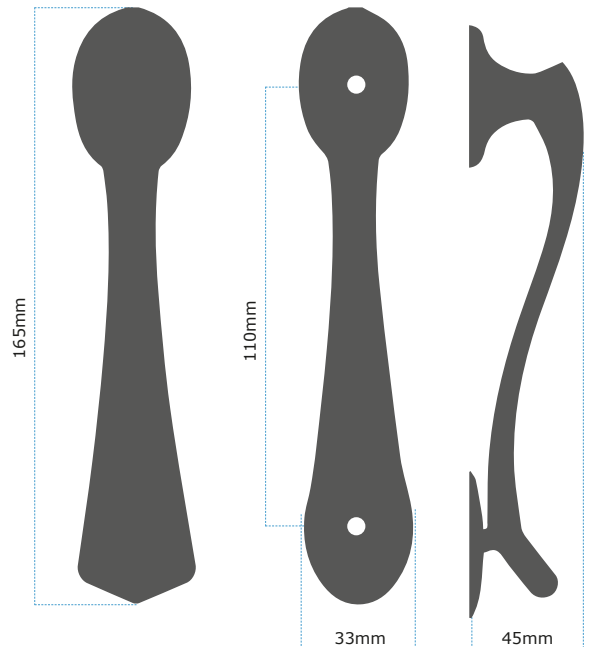

SCROLL DOOR KNOCKER

This door knocker has bolt-through fixings, and comes with 2 perfectly-matching solid brass nuts and washers for effective colour co-ordination.

The door knocker is fitted onto the door using revolutionary nylon bolts, which can fit door thicknesses of up to 75mm. They are incredibly easy to cut down to size if needs be-and all you need is a Stanley knife in order to complete this task-so no more sawing.

Easy to cut flexi nylon bolts will never rust

Comes with colour matched nuts and washers

Up to a 5 year coating guarantee on standard finishes

GEORGIAN SCROLL DOOR KNOCKER

Finish	Product Code	Material Construction	Coating Guarantee
Polished Brass	SCBRO	Brass	5 Years Inland
Polished Chrome	SCCHO	Brass	5 Years Inland
Black Powder Coat	SCBLO	Brass	5 Years Inland
White Powder Coat	SCWHO	Brass	5 Years Inland