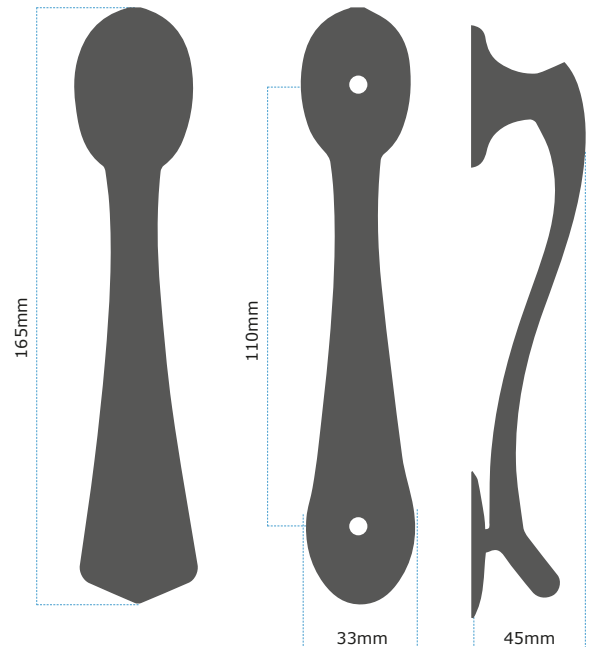

SCROLL DOOR KNOCKER

This door knocker has bolt-through fixings, and comes with 2 perfectly-matching solid brass nuts and washers for effective colour co-ordination.

The door knocker is fitted onto the door using revolutionary nylon bolts, which can fit door thicknesses of up to 75mm. They are incredibly easy to cut down to size if needs be-and all you need is a Stanley knife in order to complete this task-so no more sawing.

Easy to cut flexi nylon bolts will never rust

Comes with colour matched nuts and washers

Up to a 5 year coating guarantee on standard finishes

GEORGIAN SCROLL DOOR KNOCKER

Finish	Product Code	Material Construction	Coating Guarantee
Polished Brass	SCBRO	Brass	5 Years Inland
Polished Chrome	SCCHO	Brass	5 Years Inland
Black Powder Coat	SCBLO	Brass	5 Years Inland
White Powder Coat	SCWHO	Brass	5 Years Inland