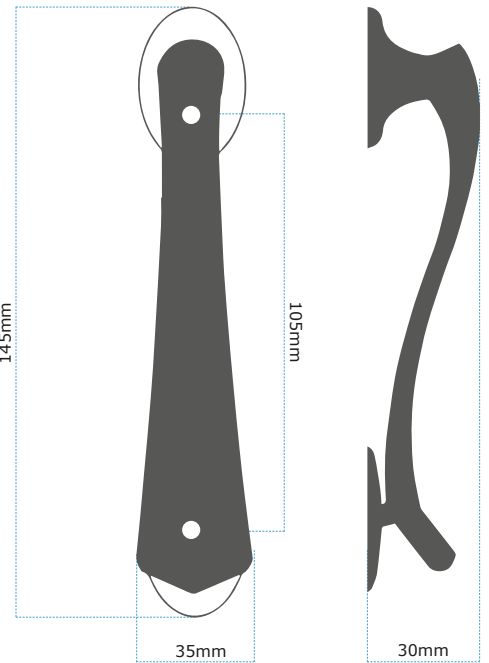

SCROLL DOOR KNOCKER

This door knocker has bolt-through fixings, and comes with 2 perfectly-matching solid brass nuts and washers for effective colour co-ordination.

The door knocker is fitted onto the door using revolutionary nylon bolts, which can fit door thicknesses of up to 75mm. They are incredibly easy to cut down to size if needs be-and all you need is a Stanley knife in order to complete this task-so no more sawing.

SCROLL

Classic Victorian style look

Ideal for doors with vertical panels

Up to a 5 year coating guarantee on standard finishes

Classic Georgian style look

Features Include:

Classic Victorian style look

Ideal for doors with vertical panels or other design details

Easy to cut flexi nylon bolts will never rust

Comes with colour matched nuts and washers

Up to a 5 year coating guarantee on standard finishes

GEORGIAN SCROLL DOOR KNOCKER

Finish	Product Code	Material Construction	Coating Guarantee
Polished Brass	SCBRO	Brass	5 Years Inland
Polished Chrome	SCCHO	Brass	5 Years Inland
Black Powder Coat	SCBLO	Brass	5 Years Inland
White Powder Coat	SCWHO	Brass	5 Years Inland