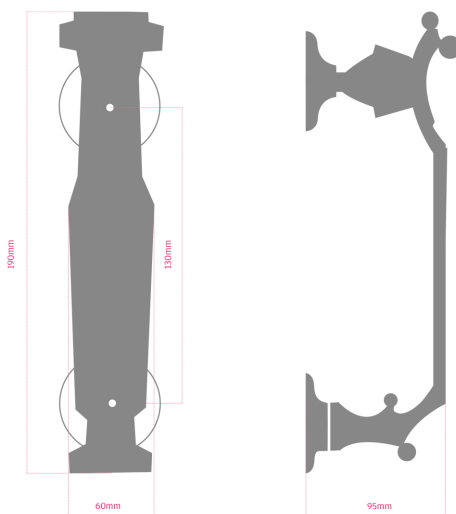

The door knocker comes with 2 perfectly-matching nuts and washers for effective colour co-ordination. The door knocker is fitted onto the door using revolutionary nylon bolts, which can fit door thicknesses of up to 75mm. They are incredibly easy to cut down to size if needs be-and all you need is a Stanley knife in order to complete this task-so no more sawing. The nylon bolts also do not condensate or rust, which means that your company's door will look pristine and impressive to your customers for an extended period of time, adding to an excellent customer perception of your company as a whole.

## Large Doctor Door Knocker

Finishes	Product Codes	Material Construction	Coating Guarantee
PVD Gold	DOCTOR-LARGE PVDG	Zamak	5 Years
Chrome	DOCTOR-LARGE CH	Zamak	5 Years
Satin Chrome	DOCTOR-LARGE SC	Zamak	5 Years

### Measurements

Distance Between Screw	<b>130mm</b>
Door Knocker Length	<b>190mm</b>
Door Knocker Height	<b>60mm</b>
Door Knocker Thickness	<b>95mm</b>