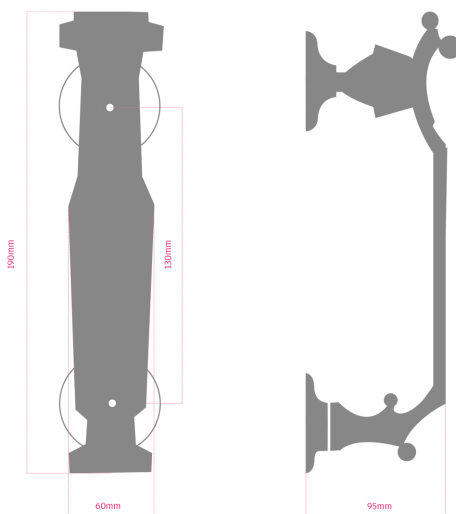

The door knocker comes with 2 perfectly-matching nuts and washers for effective colour co-ordination. The door knocker is fitted onto the door using revolutionary nylon bolts, which can fit door thicknesses of up to 75mm. They are incredibly easy to cut down to size if needs be-and all you need is a Stanley knife in order to complete this task-so no more sawing. The nylon bolts also do not condensate or rust, which means that your company's door will look pristine and impressive to your customers for an extended period of time, adding to an excellent customer perception of your company as a whole.

Classic style door knocker

Comes with colour matched nuts and washers

Easy to cut flexi nylon bolts will never rust

Up to a 5 year coating guarantee on standard finishes

Large Doctor Door Knocker

Finishes	Product Codes	Material Construction	Coating Guarantee
PVD Gold	DOCTOR-LARGE PVDG	Zamak	5 Years
Chrome	DOCTOR-LARGE CH	Zamak	5 Years
Satin Chrome	DOCTOR-LARGE SC	Zamak	5 Years

Measurements

Distance Between Screw	130mm
Door Knocker Length	190mm
Door Knocker Height	60mm
Door Knocker Thickness	95mm