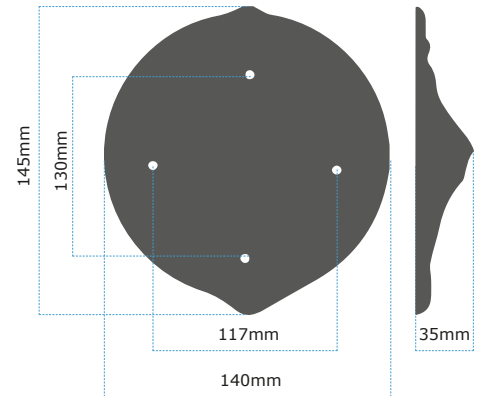

SMALL LIONS HEAD DOOR KNOCKER

Finish	Product Code	Material Construction	Coating Guarantee
Polished Brass	LH4BR	Brass	5 Years Inland
Black Powder Coat	LH4BL	Brass	5 Years Inland
White Powder Coat	LH4WH	Brass	5 Years Inland

LARGE LIONS HEAD DOOR KNOCKER

Finish	Product Code	Material Construction	Coating Guarantee
Polished Brass	LH6BR	Brass	5 Years Inland
Polished Chrome	LH6CH	Brass	5 Years Inland
Black Powder Coat	LH6BL	Brass	5 Years Inland
White Powder Coat	LH6WH	Brass	5 Years Inland

6" LIONS HEAD ROUND DOOR KNOCKER

Finish	Product Code	Material Construction	Coating Guarantee
Polished Brass	LH6BR	Brass	5 Years Inland
Polished Chrome	LH6CH	Brass	5 Years Inland
Black Powder Coat	LH6BL	Brass	5 Years Inland
White Powder Coat	LH6WH	Brass	5 Years Inland

9" LIONS HEAD ROUND DOOR KNOCKER

Finish	Product Code	Material Construction	Coating Guarantee
Polished Brass	LH9RBR	Brass	5 Years Inland