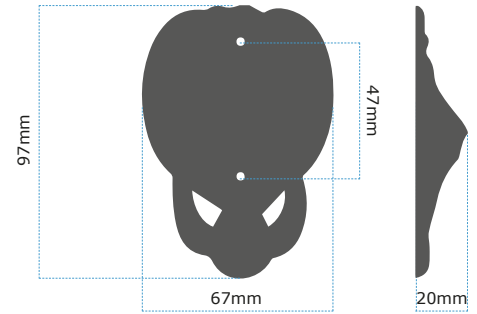

SMALL LIONS HEAD DOOR KNOCKER

Finish	Product Code	Material Construction	Coating Guarantee
Polished Brass	LH4BR	Brass	5 Years Inland
Black Powder Coat	LH4BL	Brass	5 Years Inland
White Powder Coat	LH4WH	Brass	5 Years Inland

LARGE LIONS HEAD DOOR KNOCKER

Finish	Product Code	Material Construction	Coating Guarantee
Polished Brass	LH6BR	Brass	5 Years Inland
Polished Chrome	LH6CH	Brass	5 Years Inland
Black Powder Coat	LH6BL	Brass	5 Years Inland
White Powder Coat	LH6WH	Brass	5 Years Inland

6" LIONS HEAD ROUND DOOR KNOCKER

Finish	Product Code	Material Construction	Coating Guarantee
Polished Brass	LH6BR	Brass	5 Years Inland
Polished Chrome	LH6CH	Brass	5 Years Inland
Black Powder Coat	LH6BL	Brass	5 Years Inland
White Powder Coat	LH6WH	Brass	5 Years Inland

9" LIONS HEAD ROUND DOOR KNOCKER

Finish	Product Code	Material Construction	Coating Guarantee
Polished Brass	LH9RBR	Brass	5 Years Inland