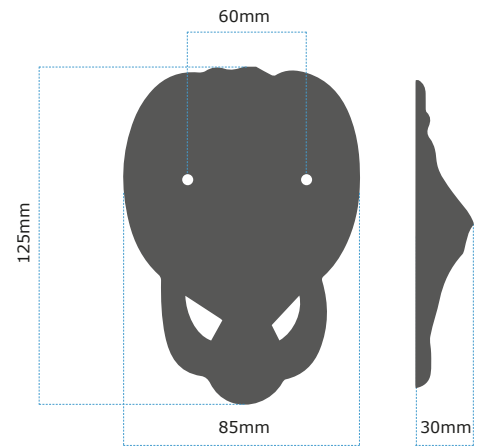

LARGE LIONS HEAD DOOR KNOCKER

Finish	Product Code	Material Construction	Coating Guarantee
Polished Brass	LH6BR	Brass	5 Years Inland
Polished Chrome	LH6CH	Brass	5 Years Inland
Black Powder Coat	LH6BL	Brass	5 Years Inland
White Powder Coat	LH6WH	Brass	5 Years Inland

6" LIONS HEAD ROUND DOOR KNOCKER

Finish	Product Code	Material Construction	Coating Guarantee
Polished Brass	LH6BR	Brass	5 Years Inland
Polished Chrome	LH6CH	Brass	5 Years Inland
Black Powder Coat	LH6BL	Brass	5 Years Inland
White Powder Coat	LH6WH	Brass	5 Years Inland