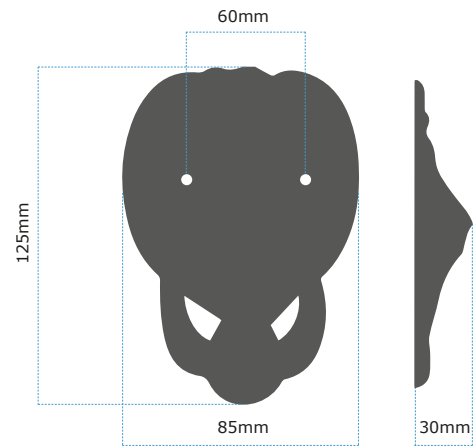

LARGE LIONS HEAD DOOR KNOCKER

Finish	Product Code	Material Construction	Coating Guarantee
Polished Brass	LH6BR	Brass	5 Years Inland
Polished Chrome	LH6CH	Brass	5 Years Inland
Black Powder Coat	LH6BL	Brass	5 Years Inland
White Powder Coat	LH6WH	Brass	5 Years Inland

6" LIONS HEAD ROUND DOOR KNOCKER

Finish	Product Code	Material Construction	Coating Guarantee
Polished Brass	LH6BR	Brass	5 Years Inland
Polished Chrome	LH6CH	Brass	5 Years Inland
Black Powder Coat	LH6BL	Brass	5 Years Inland
White Powder Coat	LH6WH	Brass	5 Years Inland