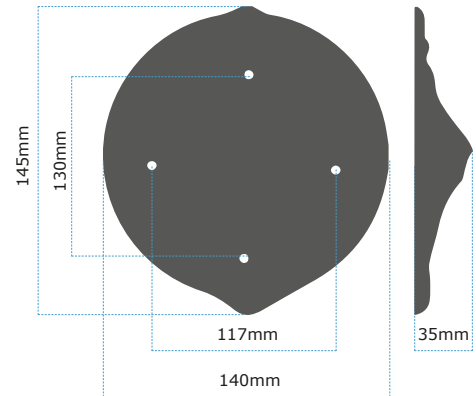

SMALL LIONS HEAD DOOR KNOCKER

Finish	Product Code	Material Construction	Coating Guarantee
Polished Brass	LH4BR	Brass	5 Years Inland
Black Powder Coat	LH4BL	Brass	5 Years Inland
White Powder Coat	LH4WH	Brass	5 Years Inland

LARGE LIONS HEAD DOOR KNOCKER

Finish	Product Code	Material Construction	Coating Guarantee
Polished Brass	LH6BR	Brass	5 Years Inland
Polished Chrome	LH6CH	Brass	5 Years Inland
Black Powder Coat	LH6BL	Brass	5 Years Inland
White Powder Coat	LH6WH	Brass	5 Years Inland

6" LIONS HEAD ROUND DOOR KNOCKER

Finish	Product Code	Material Construction	Coating Guarantee
Polished Brass	LH6BR	Brass	5 Years Inland
Polished Chrome	LH6CH	Brass	5 Years Inland
Black Powder Coat	LH6BL	Brass	5 Years Inland
White Powder Coat	LH6WH	Brass	5 Years Inland

9" LIONS HEAD ROUND DOOR KNOCKER

Finish	Product Code	Material Construction	Coating Guarantee
Polished Brass	LH9RBR	Brass	5 Years Inland