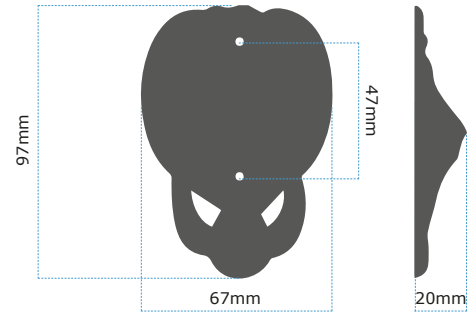

SMALL LIONS HEAD DOOR KNOCKER

Finish	Product Code	Material Construction	Coating Guarantee
Polished Brass	LH4BR	Brass	5 Years Inland
Black Powder Coat	LH4BL	Brass	5 Years Inland
White Powder Coat	LH4WH	Brass	5 Years Inland

LARGE LIONS HEAD DOOR KNOCKER

Finish	Product Code	Material Construction	Coating Guarantee
Polished Brass	LH6BR	Brass	5 Years Inland
Polished Chrome	LH6CH	Brass	5 Years Inland
Black Powder Coat	LH6BL	Brass	5 Years Inland
White Powder Coat	LH6WH	Brass	5 Years Inland

6" LIONS HEAD ROUND DOOR KNOCKER

Finish	Product Code	Material Construction	Coating Guarantee
Polished Brass	LH6BR	Brass	5 Years Inland
Polished Chrome	LH6CH	Brass	5 Years Inland
Black Powder Coat	LH6BL	Brass	5 Years Inland
White Powder Coat	LH6WH	Brass	5 Years Inland

9" LIONS HEAD ROUND DOOR KNOCKER

Finish	Product Code	Material Construction	Coating Guarantee
Polished Brass	LH9RBR	Brass	5 Years Inland