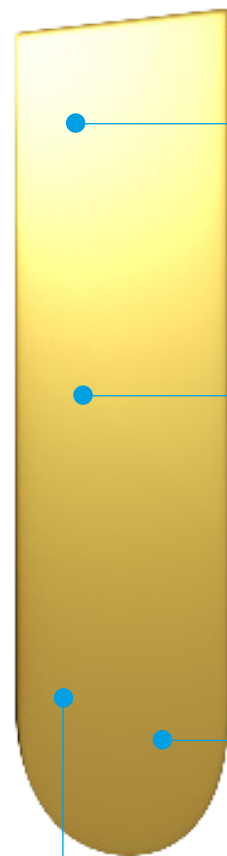

IDENTITY CARD ENTRY SLOTS

The PVD Gold and Mirror Polished Identity Card Entry Slots are made from 304 grade stainless steel, and is part of the UAP Nanocoast range. The Identity Card Entry Slots have been salt spray tested to ASTM B117 for 2,000 hours, and comes with an industry first LIFETIME coating guarantee, as the products will not pit, rust or corrode no matter what environments you put them in!

The Zinc based Identity Card Entry Slots (black, white, polished gold and polished chrome) are salt spray tested to ASTM B117 for 480 hours, and come with a 5 year inland guarantee.

Enables homeowners to check a visitors ID without physically opening the door

Acts as a visual deterrent to would-be criminals

Sliding latch stops drafts and prevents unwanted post being pushed through the slot

Available in different sizes and to suite your door

Ultimate protection against rogue traders and bogus callers

Available as part of the UAP Nanocoast range

IDENTITY CARD ENTRY SLOTS

The Identity Card Entry Slots allows the occupier to receive the ID Card easily without the awkward fumbling that occurs when trying to receive it through the letterbox. It also enables the occupier to thoroughly check the ID without the pressure of the caller standing in the doorway.