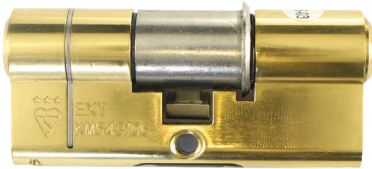

3* Kinetica Cylinder Powered by Fullex

UAP and Fullex have joined forces to launch our very own 3* Kitemarked Cylinder – Kinetica. The 3* cylinder market has been growing over the last years with fabricators understanding the consumer need for greater door security without having to upgrade handles or add extra security devices. UAP and Fullex worked together to develop the best value for money 3* cylinder on the market.

- 
ANTI-PICK
- 
ANTI-DRILL
- 
SACRIFICIAL CUT
- 
ANTI-BUMP

Full keyed alike and mastersuite services available

Supplied with 5 keys

Has 6 pins

Over 200,000+ different key combinations!

Full keyed alike and mastersuite services available

Unrestricted keyway — easier for customers to get keys cut

Uniquely, it can be keyed-alike to 1* Milos 100 range

High security features

Part of the UAP Cylinder Registration Scheme

Kinetica 3* Double Euro Cylinders

Brass

Satin nickel

Polished chrome

Overall size	Split (X-10-X)	Split (X/X)	Product Code
70mm	30-10-30	35/35	KIN30/30BAS
80mm	35-10-35	40/40	KIN35/35BAS
95mm	40-10-45	45/50	KIN40EX/45BAS
95mm	45-10-40	50/45	KIN45EX/40BAS
100mm	40-10-50	45/55	KIN40EX/50BAS
100mm	45-10-45	50/50	KIN45/45BAS
100mm	50-10-40	55/45	KIN50EX/40BAS