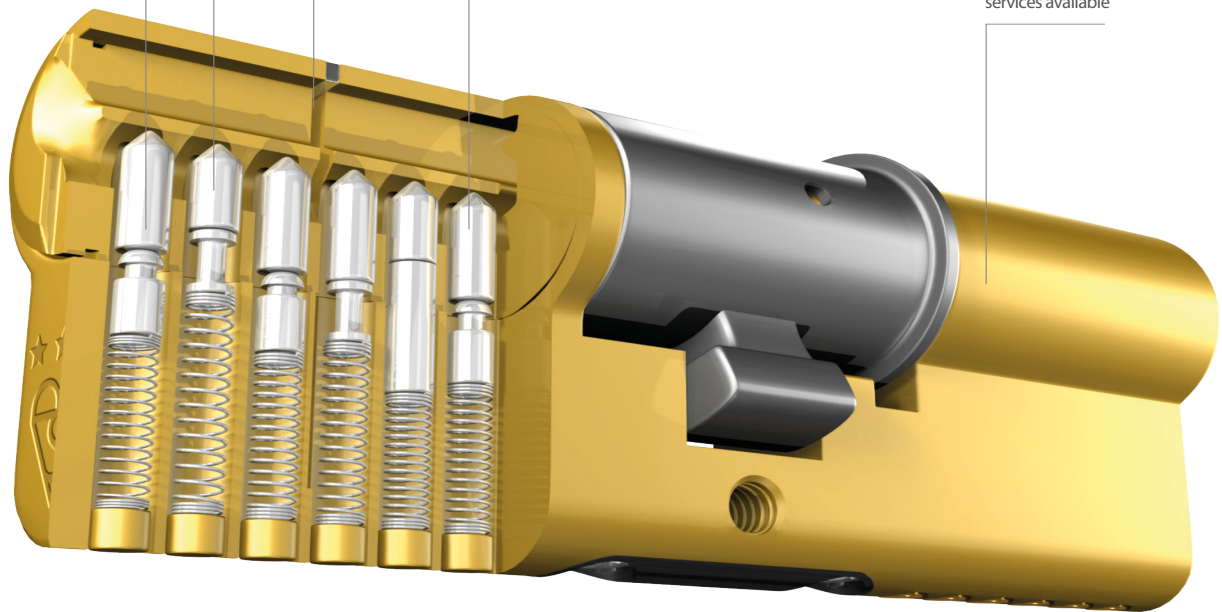

3* Kinetica Cylinder Powered by Fullex

UAP and Fullex have joined forces to launch our very own 3* Kitemarked Cylinder – Kinetica. The 3* cylinder market has been growing over the last years with fabricators understanding the consumer need for greater door security without having to upgrade handles or add extra security devices. UAP and Fullex worked together to develop the best value for money 3* cylinder on the market.

- 
ANTI-PICK
- 
ANTI-DRILL
- 
SACRIFICIAL CUT
- 
ANTI-BUMP

Full keyed alike and mastersuite services available

Supplied with 5 keys

Has 6 pins

Over 200,000+ different key combinations!

Full keyed alike and mastersuite services available

Unrestricted keyway — easier for customers to get keys cut

Uniquely, it can be keyed-alike to 1* Milos 100 range

High security features

Part of the UAP Cylinder Registration Scheme

Kinetica 3* Double Euro Cylinders

Brass

Satin nickel

Polished chrome

Overall size	Split (X-10-X)	Split (X/X)	Product Code
70mm	30-10-30	35/35	KIN30/30BAS
80mm	35-10-35	40/40	KIN35/35BAS
95mm	40-10-45	45/50	KIN40EX/45BAS
95mm	45-10-40	50/45	KIN45EX/40BAS
100mm	40-10-50	45/55	KIN40EX/50BAS
100mm	45-10-45	50/50	KIN45/45BAS
100mm	50-10-40	55/45	KIN50EX/40BAS