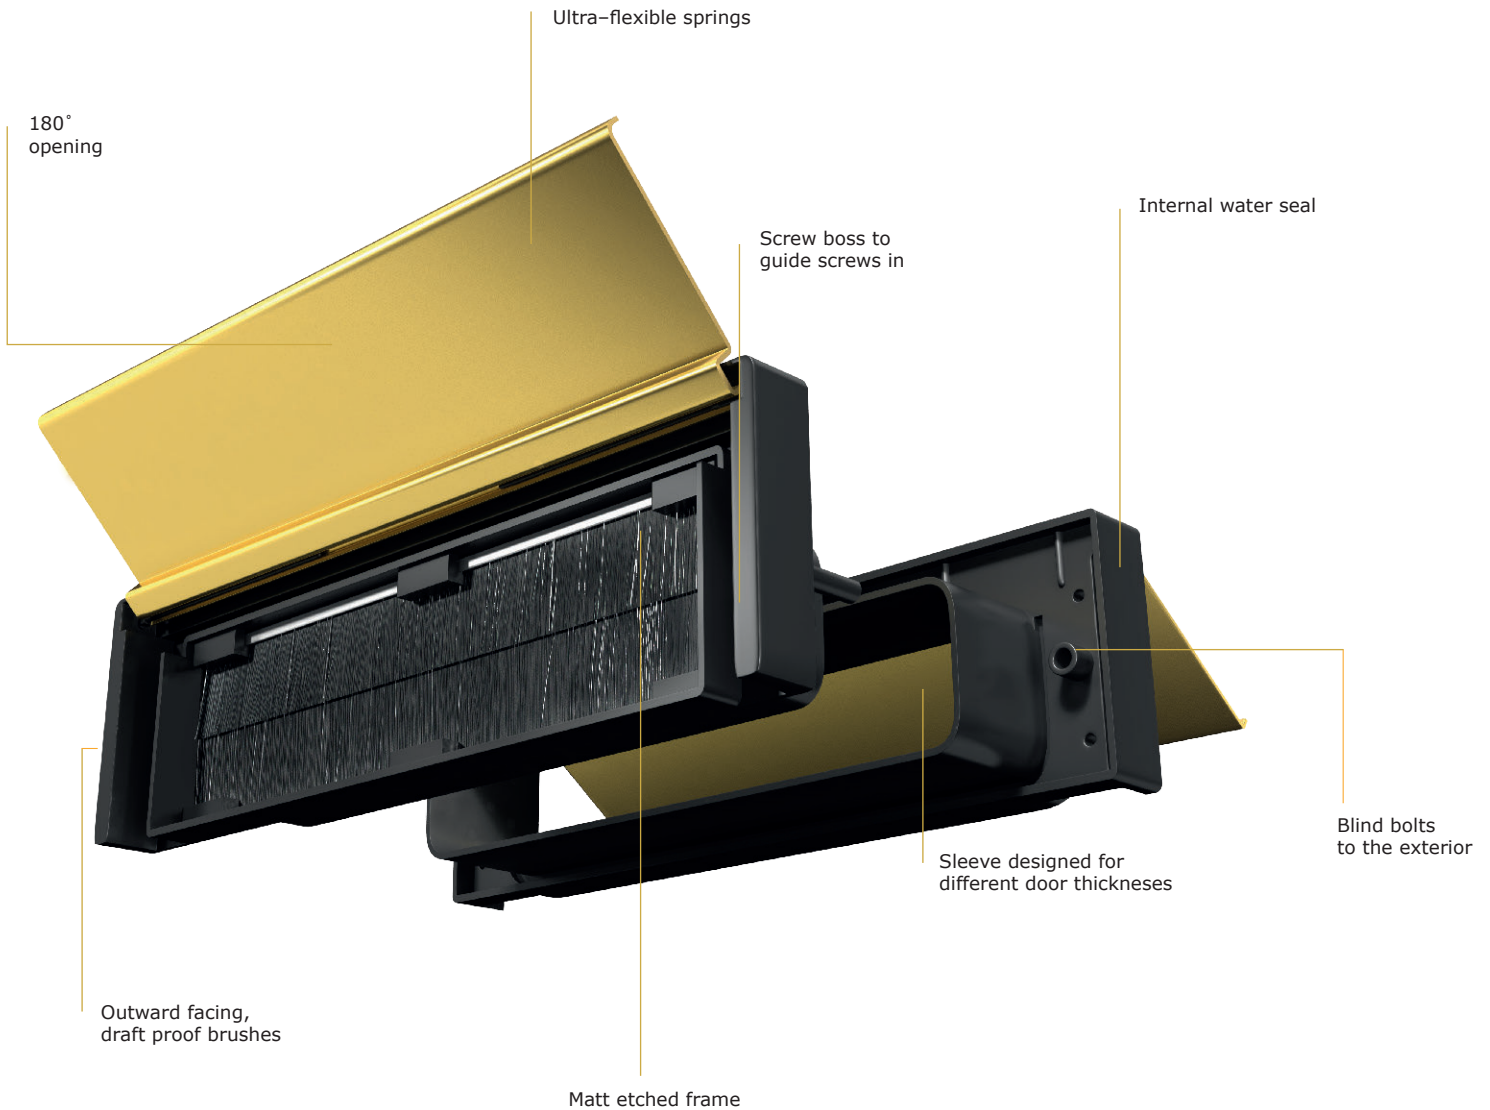

10" PETITEMASTER LETTERPLATES

For 20-40mm and 40-80mm Door Profiles

The UAP Anti Vandal 250mm 10 inch letterplate comes with both an external and internal flap to protect your customer's homes, and is available in 2 different depths (20-40mm for uPVC doors, and 40-80mm for composite and wooden doors).

ANTI SNAP FLAP

ANTI VANDAL

ANTI BURGLAR

AVAILABLE IN

Features Include:

Outward facing brushes create the Anti-Vandal feature as it prevents vandals from placing unwanted items into the cavity

Outwards facing brushes also means better draught proofing and makes it easier to post letters through

180 degree opening flap means the flap will not snap off when opened too far

Matt finished plastic frame conceals any scratches that may be caused by screwdrivers during installation

Blind bolts to the exterior of the letterplate prevents the outer frame being unscrewed from the door externally

An internal water seal prevents water getting into the door or panel, and stops letters getting wet

Ultra-flexible springs can withstand the letterbox flap opening thousands of times without breaking

Revolutionary Patent pending self-aligning screw boss makes screwing the inner and outer frames together easy