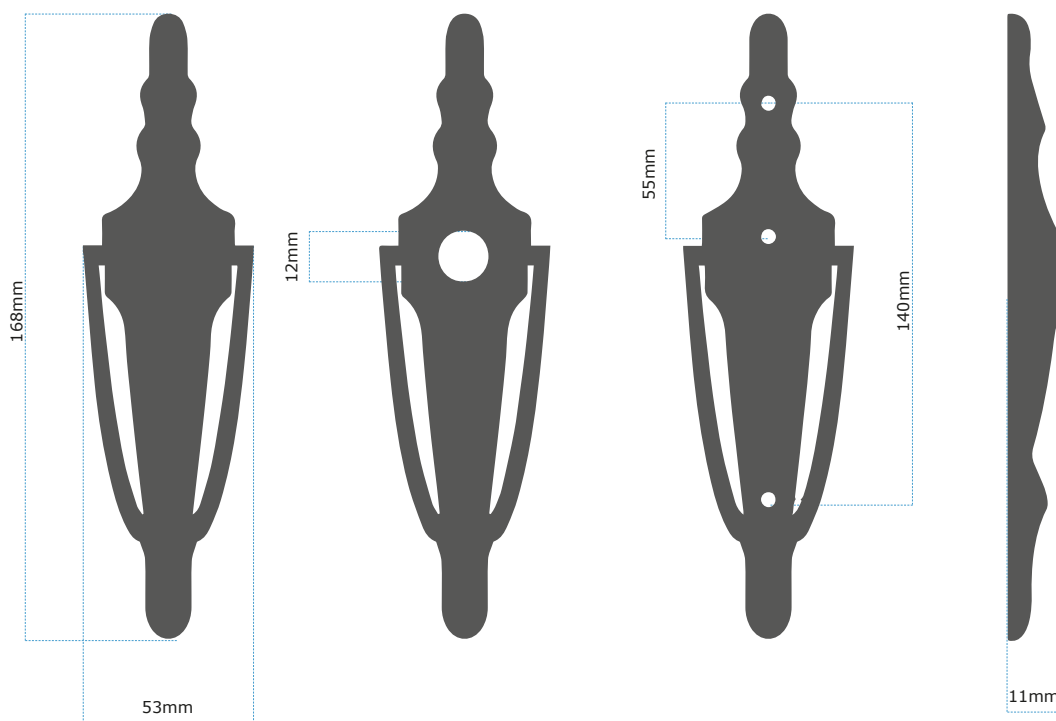

Features Include:

Classic Victorian style look

Patented unique hidden fixing mechanism

Make seeing bolts on the inside of the door a thing of the past

Waterproof seal stops rusting behind the door knocker

Possible to fit the 'lollipop' at the factory and secure the door knocker at site – stops it being damaged during transportation

Possible to take the door knocker back off the door with relative ease using a stanley knife – once removed there is not much damage to the door

Available with and without a hole for door viewers

Engravable area if needed for logos, text and numerals etc

Up to a 5 year coating guarantee on standard finishes and a LIFETIME coating guarantee on Nanocoast 316 grade Stainless Steel finishes!

8 INCH VICTORIAN URN SLIMLINE DOOR KNOCKER

Finish	Solid Code	With Hole Code	Material Construction	Coating Guarantee
PVD Gold	VSLPVDGHF-NANOCOAST	VSLPVDGHHF-NANOCOAST	Stainless Steel	LIFETIME
Mirror Polished	VSLMPSSHf-NANOCOAST	VSLMPSSHf-NANOCOAST	Stainless Steel	LIFETIME
Satin Stainless	VSLSSSHf-NANOCOAST	VSLSSSHf-NANOCOAST	Stainless Steel	LIFETIME