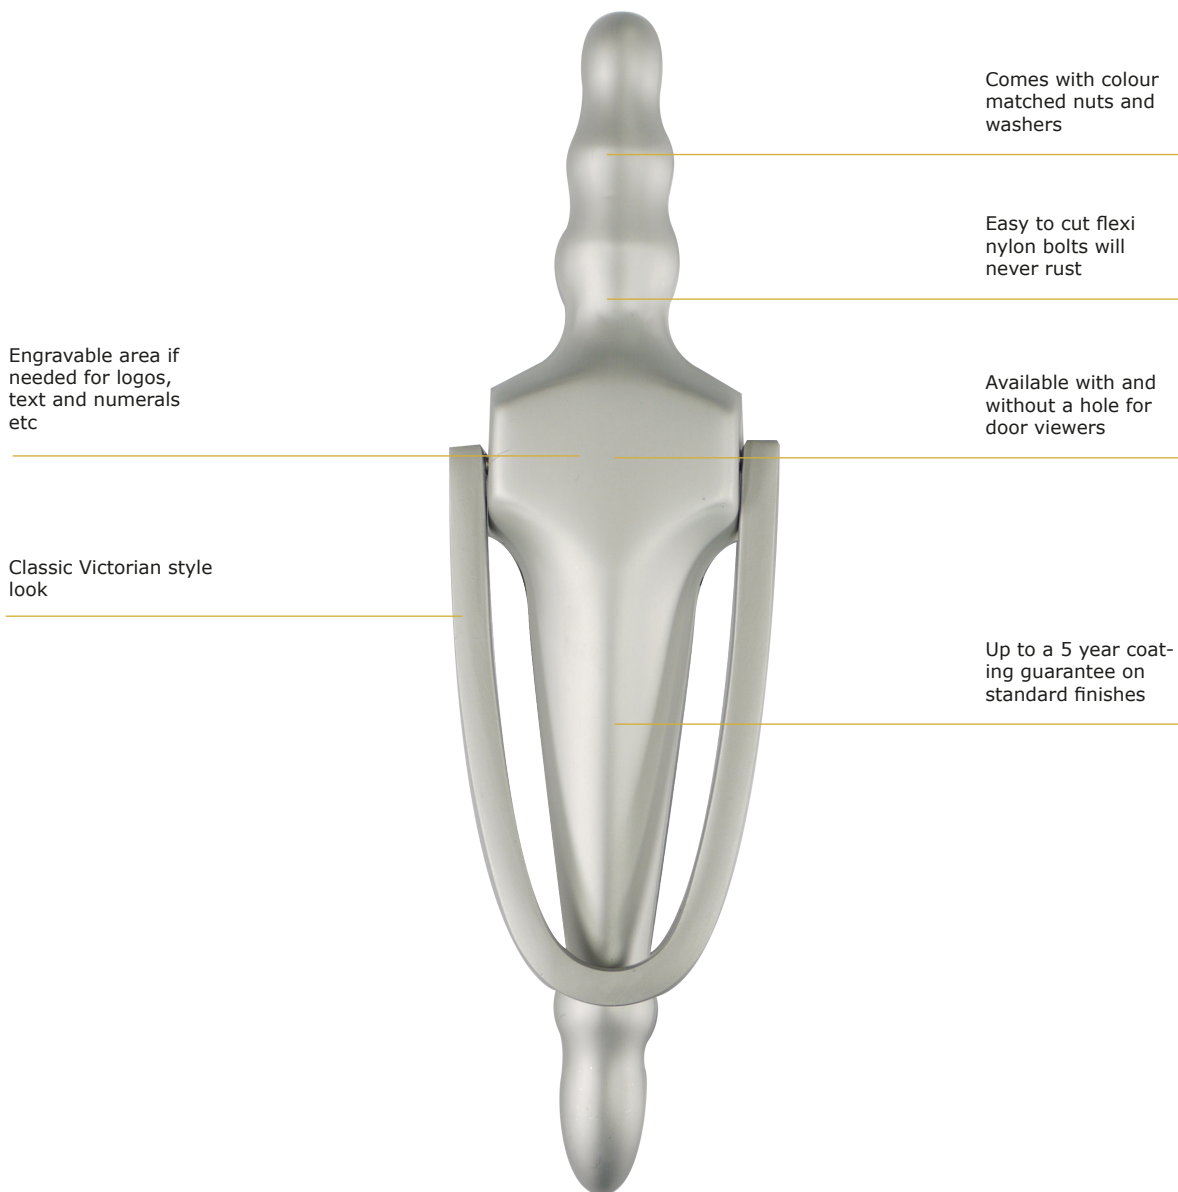

8 INCH SLIMLINE VICTORIAN URN BOLT FIX DOOR KNOCKER

8 inch Slimline Victorian Urn Door Knockers not only offer unbeatable value for money, but are also constructed entirely of metal, so they are extremely durable and hard-wearing.

Each urn comes with 2 perfectly-matching solid brass nuts and washers for effective colour co-ordination. The door knocker is fitted onto the door using revolutionary nylon bolts, which can fit door thicknesses of up to 75mm. They are incredibly easy to cut down to size if needs be-and all you need is a Stanley knife in order to complete this task-so no more sawing.

Features Include:

Classic Victorian style look

Easy to cut flexi nylon bolts will never rust

Comes with colour matched nuts and washers

Available with and without a hole for door viewers

Engravable area if needed for logos, text and numerals etc

Up to a 5 year coating guarantee on standard finishes

8 INCH SLIMLINE VICTORIAN URN BOLT FIX DOOR KNOCKER

Finish	Solid Code	With Hole Code	Material Construction	Coating Guarantee
Black Powder Coat	VSLBL	VSLBLH	Brass	5 Years Inland
White Powder Coat	VSLWH	VSLWHH	Brass	5 Years Inland
Black	VSLBL-SIGNATURE	VSLBLH-SIGNATURE	Zamak	5 Years Inland
White	VSLWH-SIGNATURE	VSLWHH-SIGNATURE	Zamak	5 Years Inland
PVD Gold	VSLPVDG-SIGNATURE	VSLPVDGH-SIGNATURE	Zamak	5 Years Inland
Satin Chrome	VSLSC-SIGNATURE	VSLSCH-SIGNATURE	Zamak	5 Years Inland
Polished Chrome	VSLCH-SIGNATURE	VSLCHH-SIGNATURE	Zamak	5 Years Inland