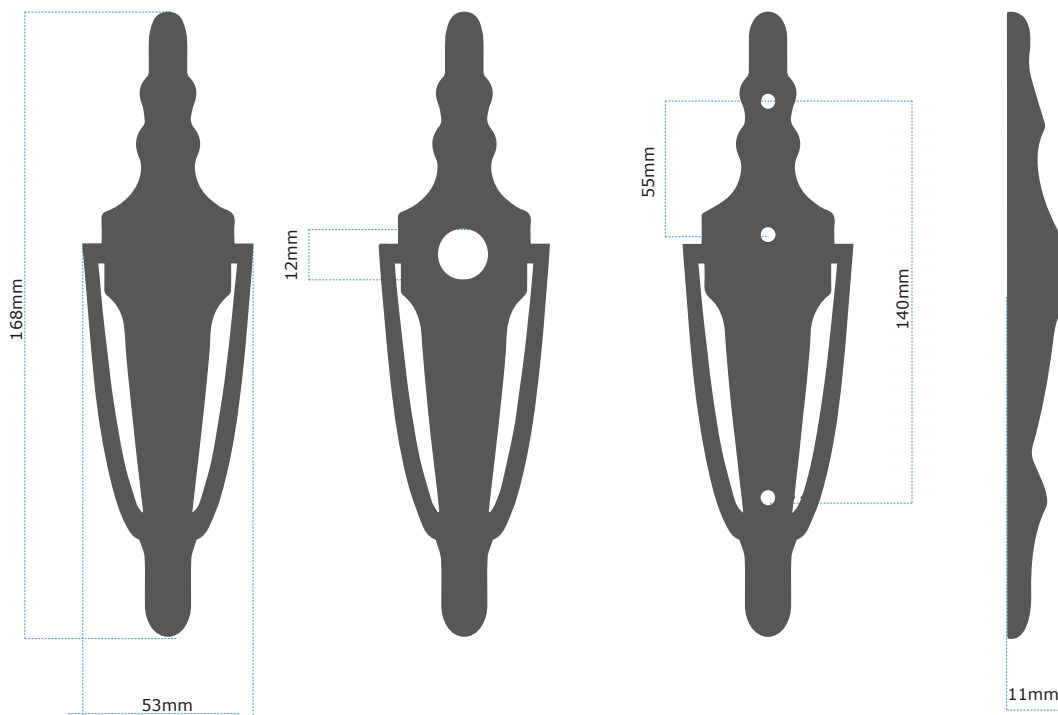

8 INCH SLIMLINE VICTORIAN URN BOLT FIX DOOR KNOCKER

8 inch Slimline Victorian Urn Door Knockers not only offer unbeatable value for money, but are also constructed entirely of metal, so they are extremely durable and hard-wearing.

Each urn comes with 2 perfectly-matching solid brass nuts and washers for effective colour co-ordination. The door knocker is fitted onto the door using revolutionary nylon bolts, which can fit door thicknesses of up to 75mm. They are incredibly easy to cut down to size if needs be-and all you need is a Stanley knife in order to complete this task-so no more sawing.

Features Include:

Classic Victorian style look

Easy to cut flexi nylon bolts will never rust

Comes with colour matched nuts and washers

Available with and without a hole for door viewers

Engravable area if needed for logos, text and numerals etc

Up to a 5 year coating guarantee on standard finishes

8 INCH SLIMLINE VICTORIAN URN BOLT FIX DOOR KNOCKER

Finish	Solid Code	With Hole Code	Material Construction	Coating Guarantee
Black Powder Coat	VSLBL	VSLBLH	Brass	5 Years Inland
White Powder Coat	VSLWH	VSLWHH	Brass	5 Years Inland
Black	VSLBL-SIGNATURE	VSLBLH-SIGNATURE	Zamak	5 Years Inland
White	VSLWH-SIGNATURE	VSLWHH-SIGNATURE	Zamak	5 Years Inland
PVD Gold	VSLPVDG-SIGNATURE	VSLPVDGH-SIGNATURE	Zamak	5 Years Inland
Satin Chrome	VSLSC-SIGNATURE	VSLSCH-SIGNATURE	Zamak	5 Years Inland
Polished Chrome	VSLCH-SIGNATURE	VSLCHH-SIGNATURE	Zamak	5 Years Inland