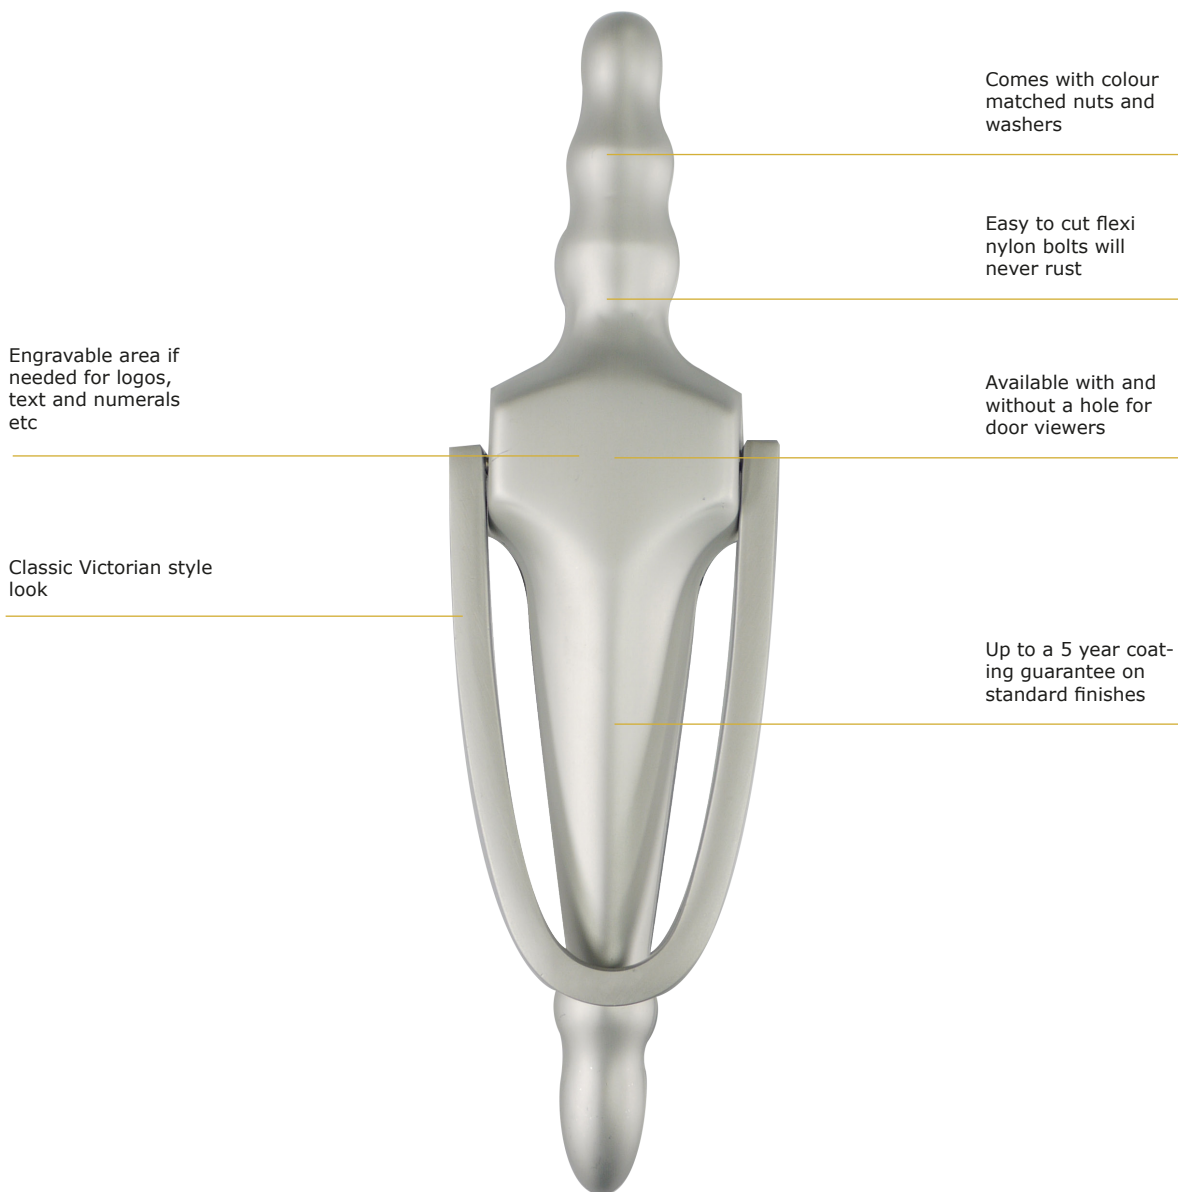

8 INCH SLIMLINE VICTORIAN URN BOLT FIX DOOR KNOCKER

8 inch Slimline Victorian Urn Door Knockers not only offer unbeatable value for money, but are also constructed entirely of metal, so they are extremely durable and hard-wearing.

Each urn comes with 2 perfectly-matching solid brass nuts and washers for effective colour co-ordination. The door knocker is fitted onto the door using revolutionary nylon bolts, which can fit door thicknesses of up to 75mm. They are incredibly easy to cut down to size if needs be-and all you need is a Stanley knife in order to complete this task-so no more sawing.

Features Include:

- Classic Victorian style look
- Easy to cut flexi nylon bolts will never rust
- Comes with colour matched nuts and washers
- Available with and without a hole for door viewers
- Engravable area if needed for logos, text and numerals etc
- Up to a 5 year coating guarantee on standard finishes

8 INCH SLIMLINE VICTORIAN URN BOLT FIX DOOR KNOCKER

Finish	Solid Code	With Hole Code	Material Construction	Coating Guarantee
Black Powder Coat	VSLBL	VSLBLH	Brass	5 Years Inland
White Powder Coat	VSLWH	VSLWHH	Brass	5 Years Inland
Black	VSLBL-SIGNATURE	VSLBLH-SIGNATURE	Zamak	5 Years Inland
White	VSLWH-SIGNATURE	VSLWHH-SIGNATURE	Zamak	5 Years Inland
PVD Gold	VSLPVDG-SIGNATURE	VSLPVDGH-SIGNATURE	Zamak	5 Years Inland
Satin Chrome	VSLSC-SIGNATURE	VSLSCH-SIGNATURE	Zamak	5 Years Inland
Polished Chrome	VSLCH-SIGNATURE	VSLCHH-SIGNATURE	Zamak	5 Years Inland