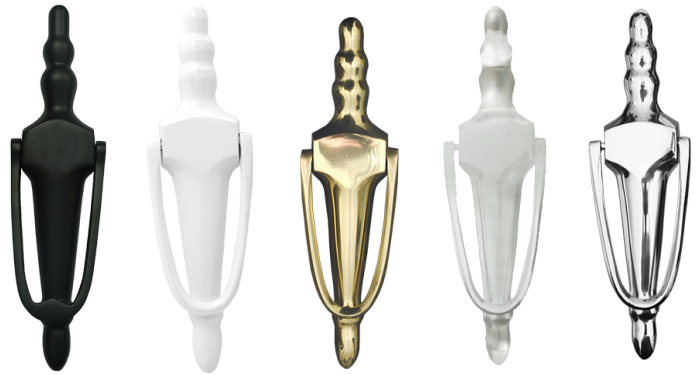

8 INCH SLIMLINE VICTORIAN URN BOLT FIX DOOR KNOCKER

8 inch Slimline Victorian Urn Door Knockers not only offer unbeatable value for money, but are also constructed entirely of metal, so they are extremely durable and hard-wearing.

Each urn comes with 2 perfectly-matching solid brass nuts and washers for effective colour co-ordination. The door knocker is fitted onto the door using revolutionary nylon bolts, which can fit door thicknesses of up to 75mm. They are incredibly easy to cut down to size if needs be-and all you need is a Stanley knife in order to complete this task-so no more sawing.

Features Include:

- Classic Victorian style look
- Easy to cut flexi nylon bolts will never rust
- Comes with colour matched nuts and washers
- Available with and without a hole for door viewers
- Engravable area if needed for logos, text and numerals etc
- Up to a 5 year coating guarantee on standard finishes

8 INCH SLIMLINE VICTORIAN URN BOLT FIX DOOR KNOCKER

Finish	Solid Code	With Hole Code	Material Construction	Coating Guarantee
Black Powder Coat	VSLBL	VSLBLH	Brass	5 Years Inland
White Powder Coat	VSLWH	VSLWHH	Brass	5 Years Inland
Black	VSLBL-SIGNATURE	VSLBLH-SIGNATURE	Zamak	5 Years Inland
White	VSLWH-SIGNATURE	VSLWHH-SIGNATURE	Zamak	5 Years Inland
PVD Gold	VSLPVDG-SIGNATURE	VSLPVDGH-SIGNATURE	Zamak	5 Years Inland
Satin Chrome	VSLSC-SIGNATURE	VSLSCH-SIGNATURE	Zamak	5 Years Inland
Polished Chrome	VSLCH-SIGNATURE	VSLCHH-SIGNATURE	Zamak	5 Years Inland