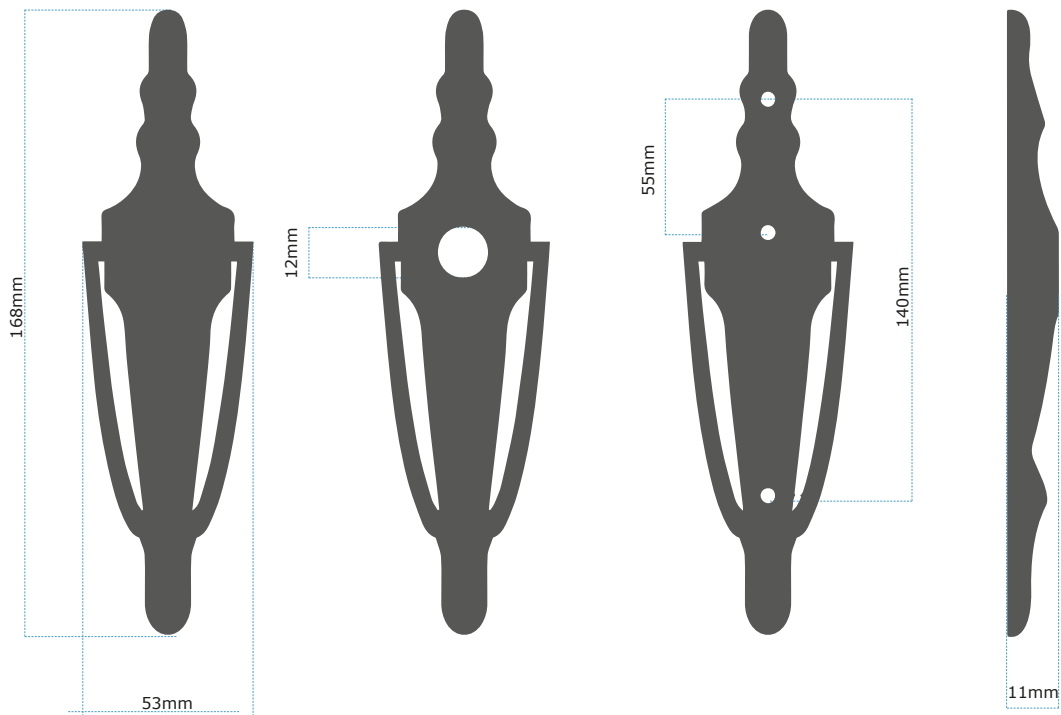

8 INCH SLIMLINE VICTORIAN URN BOLT FIX DOOR KNOCKER

8 inch Slimline Victorian Urn Door Knockers not only offer unbeatable value for money, but are also constructed entirely of metal, so they are extremely durable and hard-wearing.

Each urn comes with 2 perfectly-matching solid brass nuts and washers for effective colour co-ordination. The door knocker is fitted onto the door using revolutionary nylon bolts, which can fit door thicknesses of up to 75mm. They are incredibly easy to cut down to size if needs be-and all you need is a Stanley knife in order to complete this task-so no more sawing.

Features Include:

- Classic Victorian style look
- Easy to cut flexi nylon bolts will never rust
- Comes with colour matched nuts and washers
- Available with and without a hole for door viewers
- Engravable area if needed for logos, text and numerals etc
- Up to a 5 year coating guarantee on standard finishes

8 INCH SLIMLINE VICTORIAN URN BOLT FIX DOOR KNOCKER

Finish	Solid Code	With Hole Code	Material Construction	Coating Guarantee
Black Powder Coat	VSLBL	VSLBLH	Brass	5 Years Inland
White Powder Coat	VSLWH	VSLWHH	Brass	5 Years Inland
Black	VSLBL-SIGNATURE	VSLBLH-SIGNATURE	Zamak	5 Years Inland
White	VSLWH-SIGNATURE	VSLWHH-SIGNATURE	Zamak	5 Years Inland
PVD Gold	VSLPVDG-SIGNATURE	VSLPVDGH-SIGNATURE	Zamak	5 Years Inland
Satin Chrome	VSLSC-SIGNATURE	VSLSCH-SIGNATURE	Zamak	5 Years Inland
Polished Chrome	VSLCH-SIGNATURE	VSLCHH-SIGNATURE	Zamak	5 Years Inland