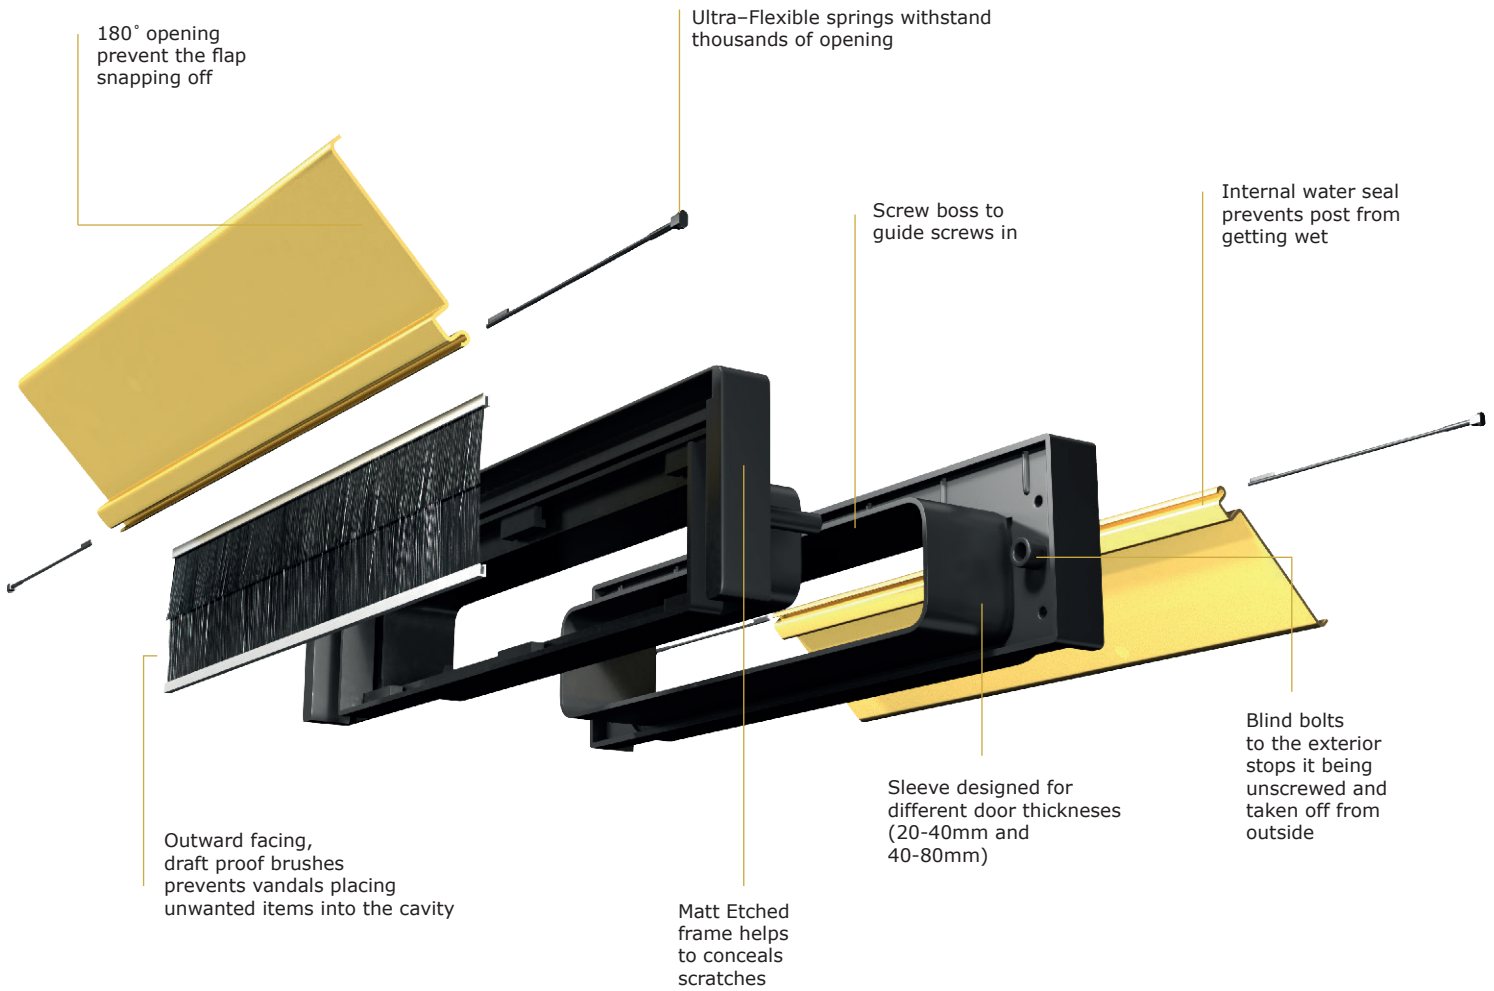

12" FRAMEMASTER LETTERPLATES

For 20-40mm and 40-80mm Door Profiles

The UAP Anti Vandal 250mm 10 inch letterplate comes with both an external and internal flap to protect your customer's homes, and is available in 2 different depths (20-40mm for uPVC doors, and 40-80mm for composite and wooden doors).

ANTI SNAP FLAP

ANTI VANDAL

ANTI SCRATCH

ANTI BURGLAR

Features Include:

Outward facing brushes create the Anti-Vandal feature as it prevents vandals from placing unwanted items into the cavity

Outwards facing brushes also means better draught proofing and makes it easier to post letters through

180 degree opening flap means the flap will not snap off when opened too far

Matt finished plastic frame conceals any scratches that may be caused by screwdrivers during installation

Blind bolts to the exterior of the letterplate prevents the outer frame being unscrewed from the door externally

An internal water seal prevents water getting into the door or panel, and stops letters getting wet

Ultra-flexible springs can withstand the letterbox flap opening thousands of times without breaking

Revolutionary Patent pending self-aligning screw boss makes screwing the inner and outer frames together easy