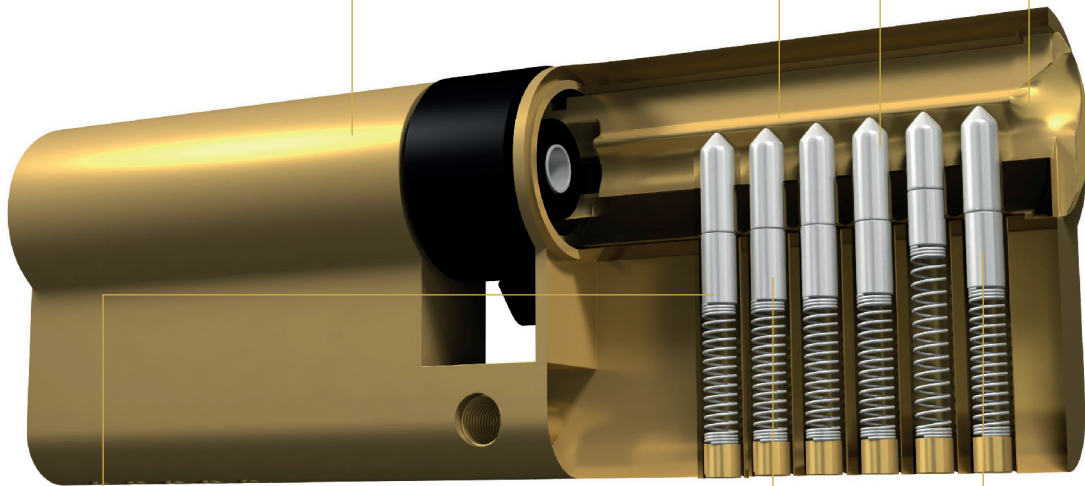

Tradelocks Smooth Cylinders

Each and every cylinder is an extremely high quality 6 pin cylinder, with added security features. All cylinders come complete with anti-pick mushrooms, anti-drill pins and use our brand new Patented anti-bump timing pin system. The cylinders are also designed to operate as smoothly and effectively as possible.

Supplied with 3 keys

Unrestricted keyway — easier for customers to get keys cut

Hardened steel key pins and driver pins add an anti-drill feature

Has 6 pins

Full keyed alike and mastersuite services available

Uniquely, it can be keyed alike to UAP+ 1* Cylinders and UAP 6 pin Rim Cylinders!

ANTI BUMP

Patented anti-bump system.

ANTI DRILL

Anti-drill pin in cylinder body.

ANTI PICK

Anti-pick pins in cylinder chambers.