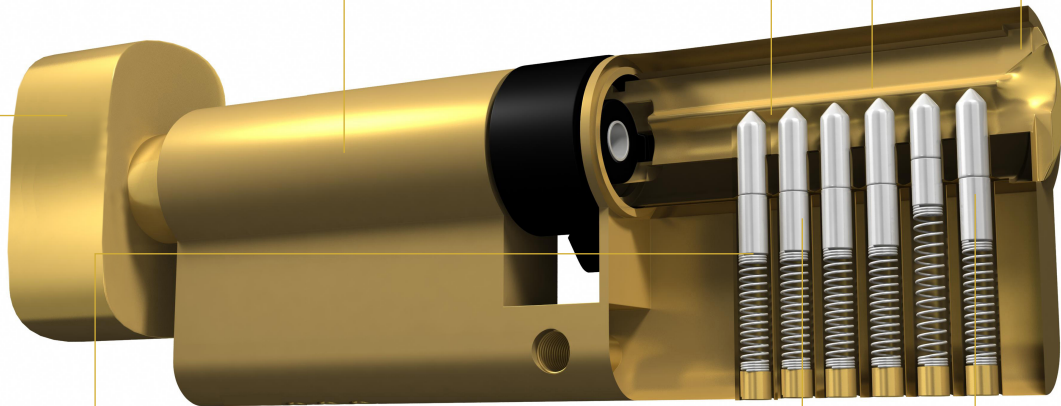

Tradelocks Thumb Turn Cylinders

Each and every cylinder is an extremely high quality 6 pin cylinder, with added security features. All cylinders come complete with anti-pick mushrooms, anti-drill pins and use our brand new Patented anti-bump timing pin system. The cylinders are also designed to operate as smoothly and effectively as possible.

Supplied with 3 keys

Unrestricted keyway — easier for customers to get keys cut

Hardened steel key pins and driver pins add an anti-drill feature

Has 6 pins

Full keyed alike and mastersuite services available

Uniquely, it can be keyed alike to UAP+ 1* Cylinders and UAP 6 pin Rim Cylinders!

Removable thumb turn

ANTI BUMP

Patented anti-bump system.

ANTI DRILL

Anti-drill pin in cylinder body.

ANTI PICK

Anti-pick pins in cylinder chambers.

Tradelocks Thumb Turn Cylinders

Overall Size	Split (X-10-X)	Split (X/X)	Brass Code	Nickel Code
70mm	30T-10-30	35T/35	TL35T/35B	TL35T/35N
80mm	35T-10-35	40T/40	TL40T/40B	TL40T/40N
90mm	30T-10-50	35T/55	-	TL35T/55N
90mm	35T-10-45	40T/50	TL35/55B	TL35/55N
90mm	35-10-45T	40/50T	TL40/50TB	TL40/50TN
90mm	40T-10-40	45T/45	TL4T5/45B	TL4T5/45N
95mm	35T-10-50	40T/55	TL40T/55B	TL40T/55N
95mm	40T-10-45	45T/50	TL45T/50B	TL45T/50N
100mm	40T-10-50	40T/55	TL40T/55B	TL40T/55N
100mm	40-10-50T	45/55T	TL45/55TB	TL45/55TN
100mm	45T-10-45	50T/50	TL50T/50B	TL50T/50N