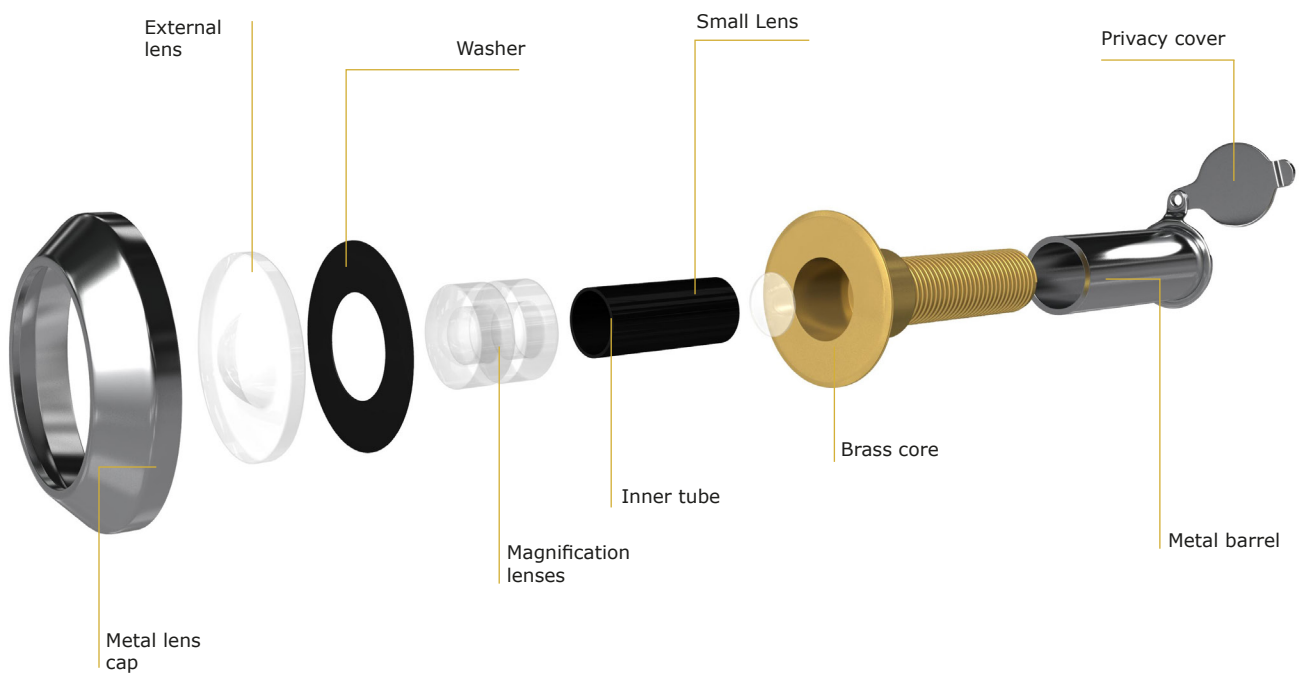

14MM SUPER WIDE ANGLE DOOR VIEWERS (35-55MM)

Each syphole has gone through rigerous testing, and have each been tested to DHF TS002:2009 which covers Corrosion Resistance, Security (Angle of Vision), Visual Clarity, Resistance to Misting Up, Ability to Clear After Misting, Length Adjustment Range and Marking. The door viewers have also been awarded 'Secured by Design' by the Association of Chief Police Officers.

With a variety of super wide angle door viewers homeowners will be able to select the viewer most suitable for their needs and overall home interior and exterior. Whatever their overall door hardware finish is there is a spyhole suitable to match it. Made with a solid brass body, and comprising of 3 plastic lenses, each syphole ensures to give crystal clear performance for years of safe, secure use. As standard, super wide angle door viewers are salt spray tested for a minimum of 480 hours, and comes with a 5 year inland coating guarantee. Polished brass door viewers come with a PVD head, which helps prevent rust developing in coastal areas and also come with a FREE privacy cover!

Secured by Design

Official Police Security Initiative

Features Include:

Awarded 'Secured by Design' approval by the Association of Police Officers

Made with a solid brass body

Comprises of 3 plastic lenses

Ensured to give crystal clear performance for years of safe, secure use

Up to a 5 year inland coating guarantee on polished brass finish

14MM SUPER WIDE ANGLE DOOR VIEWERS (35-55MM)

Finishes	Product Code	Material Construction	Privacy Cover Included	PVD Head	Lens	Coating Guarantee
Polished Brass	CVLP	Brass	Yes	Yes	Plastic	5 Years