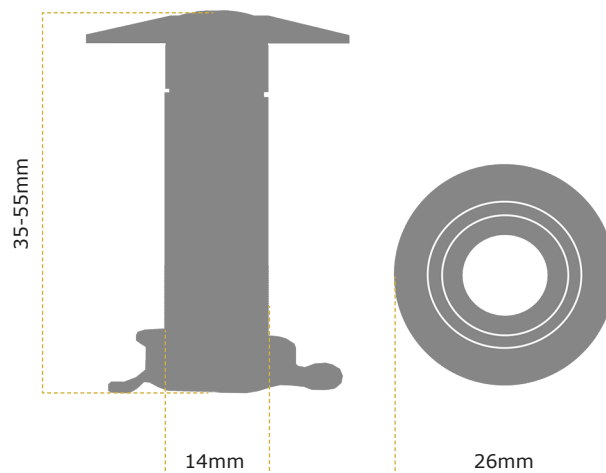

14MM SUPER WIDE ANGLE DOOR VIEWERS (35-55MM)

Each syphole has gone through rigerous testing, and have each been tested to DHF TS002:2009 which covers Corrosion Resistance, Security (Angle of Vision), Visual Clarity, Resistance to Misting Up, Ability to Clear After Misting, Length Adjustment Range and Marking. The door viewers have also been awarded 'Secured by Design' by the Association of Chief Police Officers.

With a variety of super wide angle door viewers homeowners will be able to select the viewer most suitable for their needs and overall home interior and exterior. Whatever their overall door hardware finish is there is a spyhole suitable to match it. Made with a solid brass body, and comprising of 3 plastic lenses, each syphole ensures to give crystal clear performance for years of safe, secure use. As standard, super wide angle door viewers are salt spray tested for a minimum of 480 hours, and comes with a 5 year inland coating guarantee. Polished brass door viewers come with a PVD head, which helps prevent rust developing in coastal areas and also come with a FREE privacy cover!

Ensured to give crystal clear performance for years of safe, secure use

Up to a 5 year inland coating guarantee on polished brass finish

14MM SUPER WIDE ANGLE DOOR VIEWERS (35-55MM)

Finishes	Product Code	Material Construction	Privacy Cover Included	PVD Head	Lens	Coating Guarantee
Polished Brass	CVLP	Brass	Yes	Yes	Plastic	5 Years