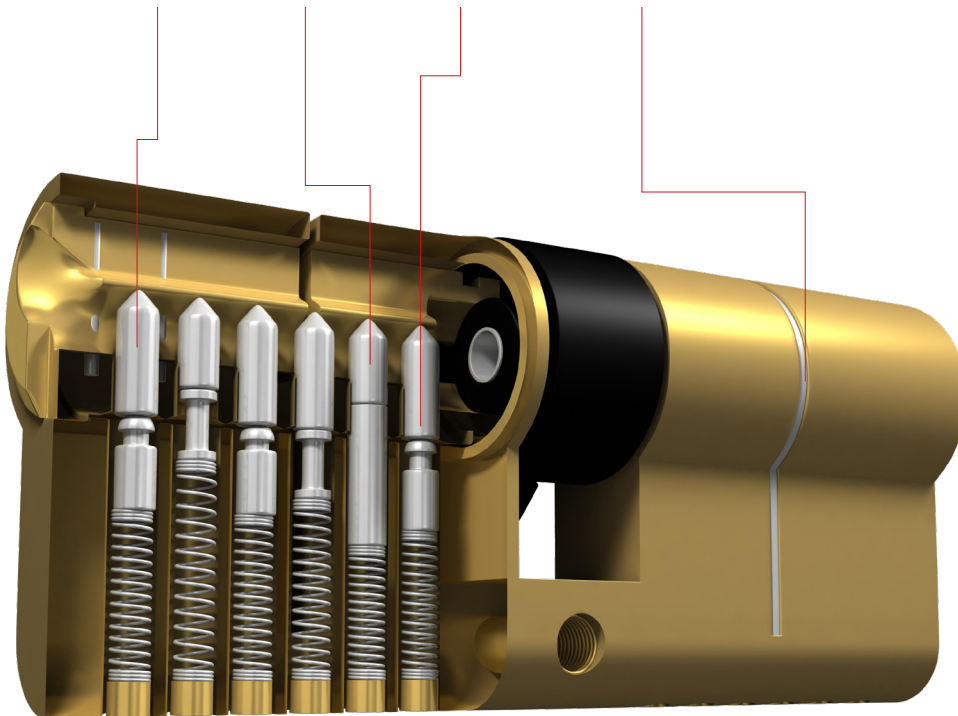

Secured by Design

1* Zerolift Euro Cylinder The Next Generation of Super-Smooth Cylinders

UAP have developed a large range of 1* Kitemarked high-security euro cylinders which conform to BS EN 1303: 2015 standards. The cylinder has been re-engineered from our original Zerolift cylinder, and not only does it combine all the original Zerolift features, but the Zerolift Advance cylinders are also packed with even more functions:

ANTI-PICK

ANTI-DRILL

ANTI-BUMP

SACRIFICIAL CUT

Supplied with 3 keys

Over 200,000+ different key combinations!

Unrestricted keyway — easier for customers to get keys cut

Has 6 pins

Full keyed-alike and mastersuite services available

Part of the UAP Cylinder Registration Scheme

The UAP+ 1* cylinders can be combined with 2* Kitemarked Escutcheons to achieve a 3* solution for PAS 24 doors

Key blanks

Type	Description	Product Code
1*	Can cut all UAP cylinders	ZLKEYBLANKUNIVERSAL
1*	Used for cylinders with 25mm side	ZLKEYBLANK25MM
1*	Bottle opener keyblank	ZLKEYBLANK-OPENER

Brass

Overall size	Split (X-10-X)	Split (X/X)	Product Code
60mm	25-10-25	30/30	ZL25/25BAS
70mm	25-10-35	30/40	ZL25/35BAS
70mm	30-10-30	35/35	ZL30/30BAS
75mm	25-10-40	30/45	ZL25/40BAS
80mm	25-10-45	30/50	ZL25/45BAS
80mm	30-10-40	35/45	ZL30/40BAS
80mm	35-10-35	40/40	ZL35/35BAS
85mm	30-10-45	35/50	ZL30/45BAS
85mm	35-10-40	40/45	ZL35/40BAS
90mm	30-10-50	35/55	ZL30/50BAS
90mm	40-10-40	45/45	ZL40/40BAS
90mm	35-10-45	40/50	ZL35/45BAS
95mm	35-10-50	40/55	ZL35/50BAS
95mm	40-10-45	45/50	ZL40/45BAS
100mm	35-10-55	40/60	ZL35/55BAS
100mm	40-10-50	45/55	ZL40/50BAS
100mm	45-10-45	50/50	ZL45/45BAS
105mm	45-10-50	50/55	ZL45/50BAS
110mm	40-10-60	45/65	ZL40/60BAS
110mm	45-10-55	50/60	ZL45/55BAS