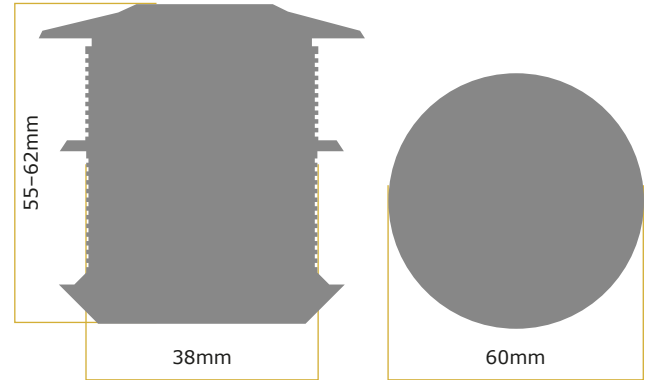

Features Include:

Designed for people with sight difficulties, the elderly and wheelchair users

Ultra wide angle lens – see people who are even hiding or crouching under the door

Can see who is at the door from up to 2 metres away – ideal if you are in a wheelchair

Ensured to give crystal clear performance for years of safe, secure use

Suited for door thicknesses between 55-62mm

Has a 38mm barrel

Up to a 5 year inland coating guarantee on standard finishes

METAL ULTRA WIDE ANGLE SECURE TO VIEW DOOR VIEWERS

Finish	Product Code	Material Construction	Privacy Cover Included	PVD Head	Lens	Coating Guarantee
PVD Gold	STVSG	Metal	No	No	Plastic	5 Years Inland