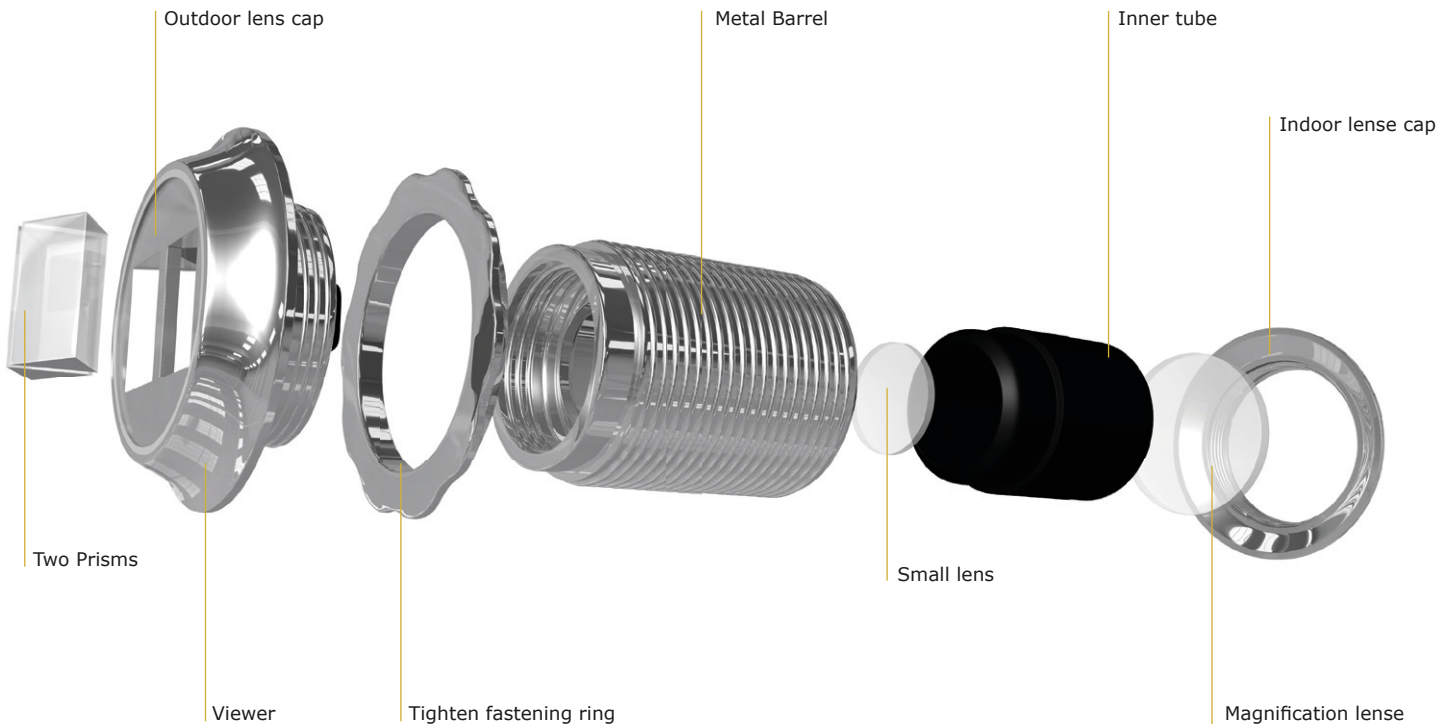

## METAL ULTRA WIDE ANGLE SECURE TO VIEW DOOR VIEWERS

Featuring a number of impressive designs and numerous finishes the Secure to View Door Viewers range at UAP Ltd have been designed to provide a clear view for people with sight difficulties, the elderly and wheelchair users!

The wheelchair friendly Secure to View door viewers have an ultra wide angle lens, which provides a wider viewing angle than any door view on the market, meaning that the user can even see anyone who may be crouching or hiding under the door. This is also effective from a distance of 2 metres:

## Features Include:

Designed for people with sight difficulties, the elderly and wheelchair users

Ultra wide angle lens – see people who are even hiding or crouching under the door

Can see who is at the door from up to 2 metres away – ideal if you are in a wheelchair

Ensured to give crystal clear performance for years of safe, secure use

Suited for door thicknesses between 55-62mm

Has a 38mm barrel

Up to a 5 year inland coating guarantee on standard finishes