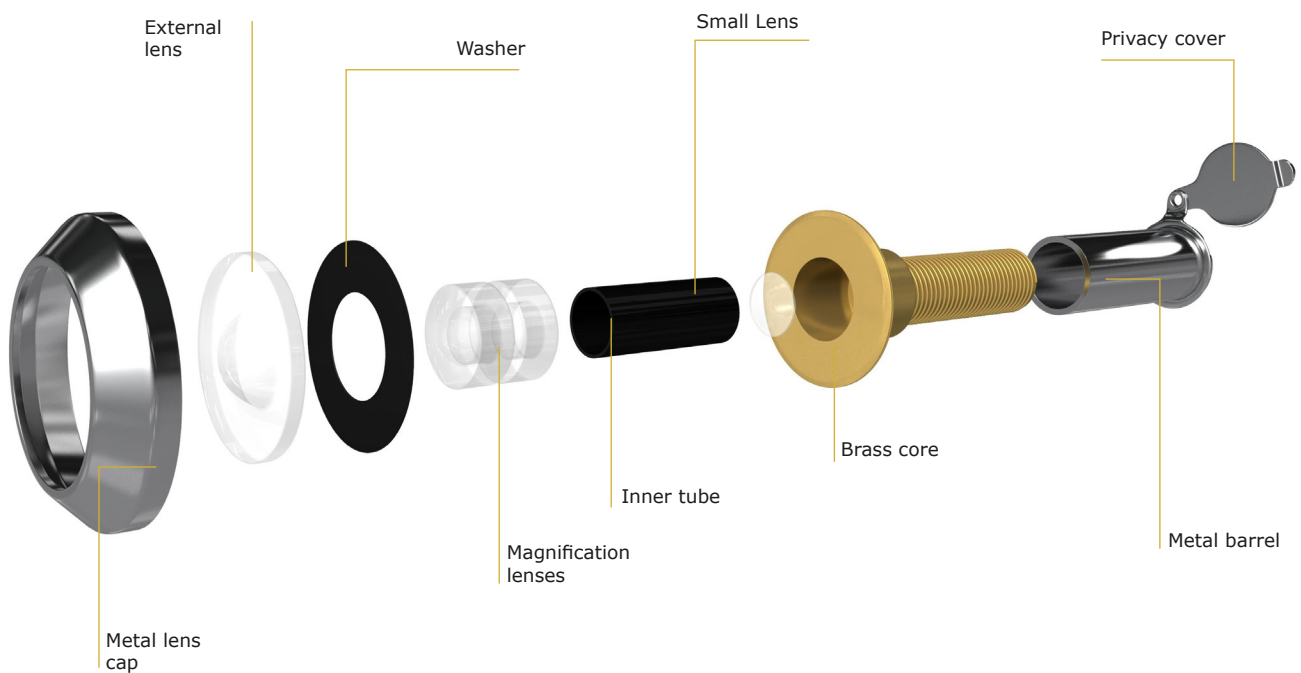

14MM WIDE ANGLE DOOR VIEWERS (35-55MM)

Door viewers (sypholes) are a great security accessory for your customers, as no door should be opened without first checking who is on the other side. Door security is essential to ensuring a home is safe and once quality locks have been fitted it's key to have a door viewer. Many homeowners overlook the importance of really seeing who is on the other side of the door and essentially this can actually be the best way to prevent unwanted guests, break-ins, and scams. Providing your customers with this important information will help them learn to better protect their homes and keep intruders out.

Each syphole has gone through rigorous testing, and have each been tested to DHF TS002:2009 which covers Corrosion Resistance, Security (Angle of Vision), Visual Clarity, Resistance to Misting Up, Ability to Clear After Misting, Length Adjustment Range and Marking. The door viewers have also been awarded 'Secured by Design' by the Association of Chief Police Officers.

Secured by Design

Official Police Security Initiative

Features Include:

Awarded 'Secured by Design' approval by the Association of Police Officers

Made with a solid brass body

Comprises of 3 plastic lenses

12MMWIDE ANGLE DOOR VIEWERS (35-55MM)

Finishes	Product Code	Material Construction	Privacy Cover Included	PVD Head	Lens	Coating Guarantee
Polished Brass	CVPLBR14	Brass	No	Yes	Plastic	5 Years
Polished Chrome	CVPLCH14	Brass	No	Yes	Plastic	5 Years