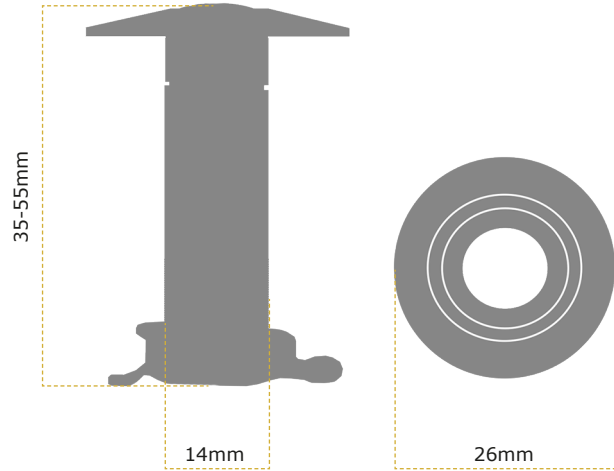

14MM WIDE ANGLE DOOR VIEWERS (35-55MM)

Door viewers (sypholes) are a great security accessory for your customers, as no door should be opened without first checking who is on the other side. Door security is essential to ensuring a home is safe and once quality locks have been fitted it's key to have a door viewer. Many homeowners overlook the importance of really seeing who is on the other side of the door and essentially this can actually be the best way to prevent unwanted guests, break-ins, and scams. Providing your customers with this important information will help them learn to better protect their homes and keep intruders out.

12MMWIDE ANGLE DOOR VIEWERS (35-55MM)

Finishes	Product Code	Material Construction	Privacy Cover Included	PVD Head	Lens	Coating Guarantee
Polished Brass	CVPLBR14	Brass	No	Yes	Plastic	5 Years
Polished Chrome	CVPLCH14	Brass	No	Yes	Plastic	5 Years