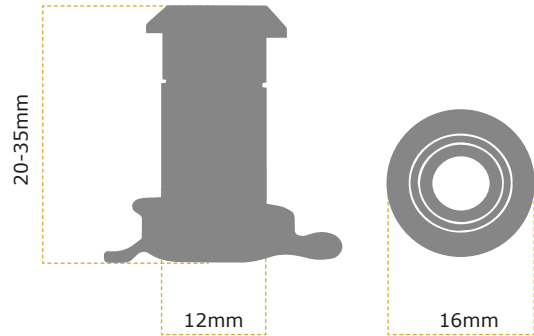

Features Include:

Made with a solid brass body

Comprises of 3 plastic lenses

Ensured to give crystal clear performance for years of safe, secure use

Comes in a range of colours to suite door furniture

Additional extensions available if you need to make your viewer even longer

Up to a 5 year inland coating guarantee on standard finishes

12MM UPVC DOOR VIEWERS (20-35MM)

Finishes	Product Code	Material Construction	Privacy Cover Included	PVD Head	Lens	Coating Guarantee
Polished Brass	CICBR	Brass	Yes	Yes	Plastic	5 Years Inland
Polished Chrome	CICCH	Brass	Yes	Yes	Plastic	5 Years Inland
White	CICWH	Brass	Yes	No	Plastic	5 Years Inland
Black	CICBL	Brass	Yes	No	Plastic	5 Years Inland
Gold Anodised	CICGA	Aluminium	No	No	Plastic	5 Years Inland
Silver Anodised	CICSA	Aluminium	No	No	Plastic	5 Years Inland