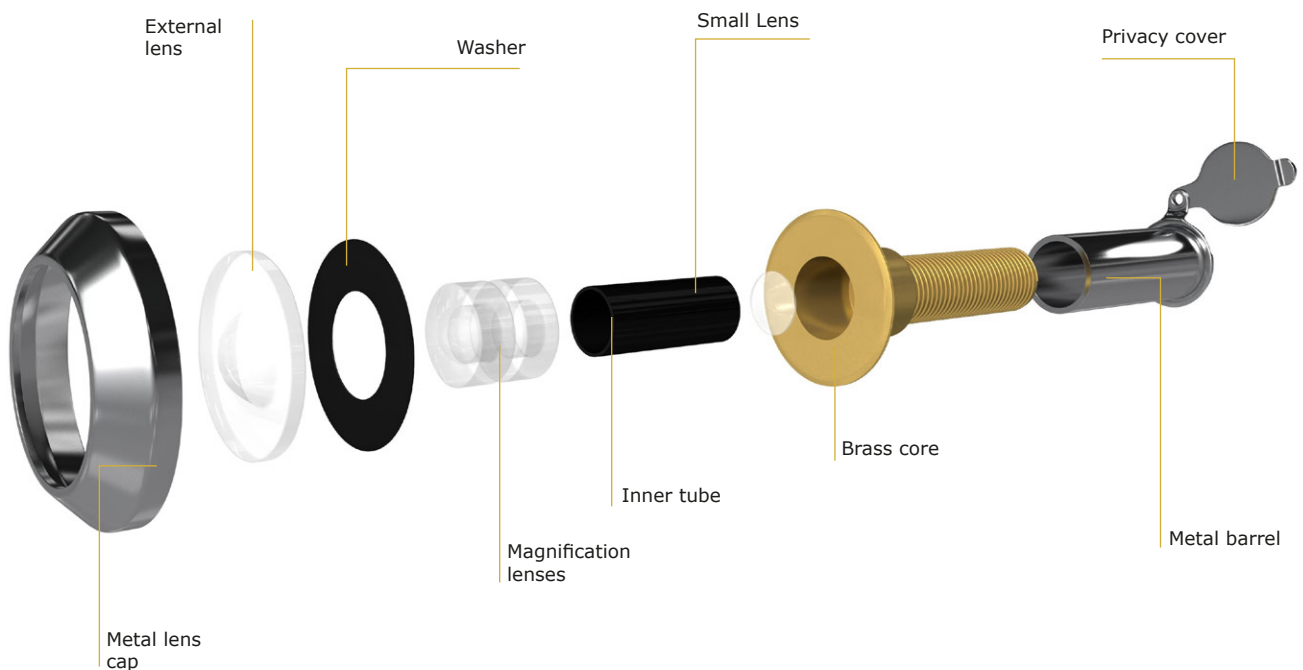

12MM UPVC DOOR VIEWERS (20-35MM)

Featuring a number of impressive designs and numerous finishes the uPVC door viewers range at UAP Ltd will look fantastic on any uPVC door!

Door viewers (sypholes) are a great security accessory for your customers, as no door should be opened without first checking who is on the other side. Door security is essential to ensuring a home is safe and once quality locks have been fitted it's key to have a door viewer. Many homeowners overlook the importance of really seeing who is on the other side of the door and essentially this can actually be the best way to prevent unwanted guests, break-ins, and scams. Providing your customers with this important information will help them learn to better protect their homes and keep intruders out.

Each syphole has gone through rigorous testing, and have each been tested to DHF TS002:2009 which covers Corrosion Resistance, Security (Angle of Vision), Visual Clarity, Resistance to Misting Up, Ability to Clear After Misting, Length Adjustment Range and Marking.

Made with a solid brass body, and comprising of 3 plastic lenses, each syphole ensures to give crystal clear performance for years of safe, secure use. As standard, all uPVC door viewers are salt spray tested for a minimum of 480 hours, and comes with a 5 year inland coating guarantee. Polished brass and polished chrome door viewers come with a PVD head, which helps prevent rust developing in coastal areas. Polished brass, polished chrome, white and black uPVC door viewers also come with a FREE privacy cover!

Features Include:

Made with a solid brass body

Comprises of 3 plastic lenses

Ensured to give crystal clear performance for years of safe, secure use

Comes in a range of colours to suite door furniture

Additional extensions available if you need to make your viewer even longer