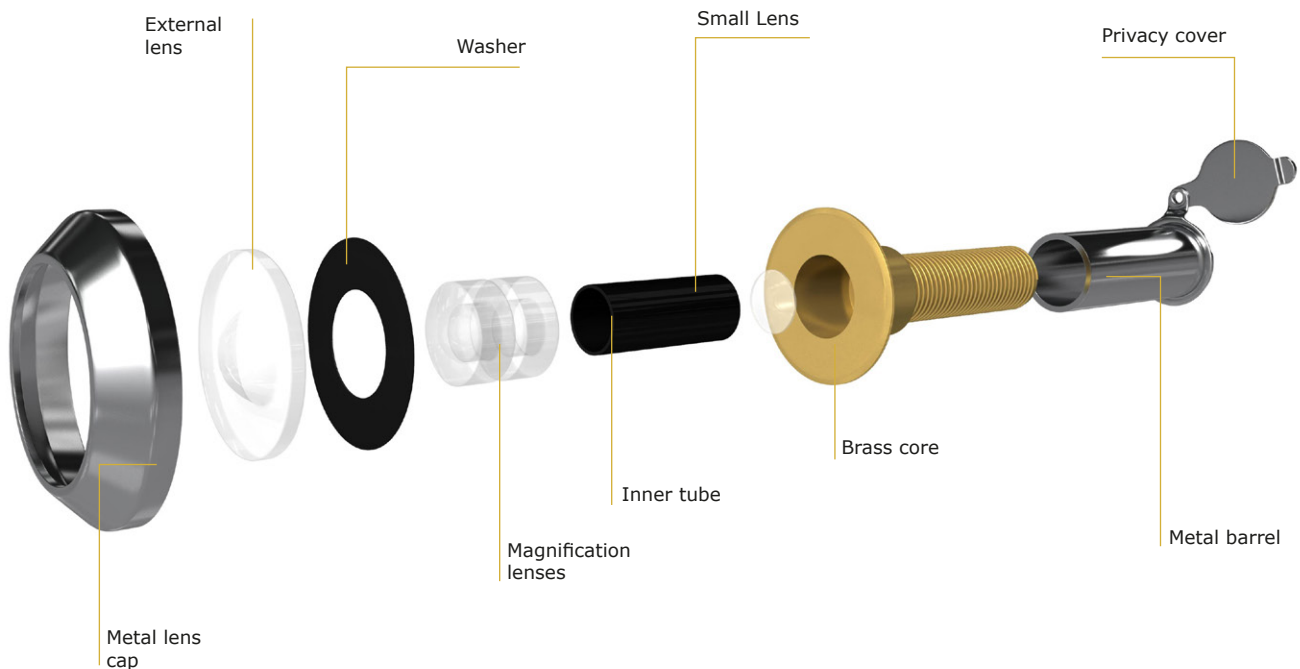

12MM WOODEN AND COMPOSITE DOOR VIEWERS (35-55MM)

Featuring a number of impressive designs and numerous finishes the Secured by Design Door Viewers range at UAP Ltd will look fantastic on any composite or timber doors!

Each syphole has gone through rigerous testing, and have each been tested to DHF TS002:2009 which covers Corrosion Resistance, Security (Angle of Vision), Visual Clarity, Resistance to Misting Up, Ability to Clear After Misting, Length Adjustment Range and Marking. The door viewers have also been awarded 'Secured by Design' by the Association of Chief Police Officers.

Recently Secured by Design have updated the specification for door viewers, and in order to reach SBD specifications a door viewer must have a viewing angle of at least 120 degrees from the end of the viewer (i.e. 60 degrees at both sides):

Features Include:

Awarded 'Secured by Design' approval by the Association of Police Officers

Made with a solid brass body

Comprises of 3 plastic lenses (glass lenses for stainless steel products)

Ensured to give crystal clear performance for years of safe, secure use