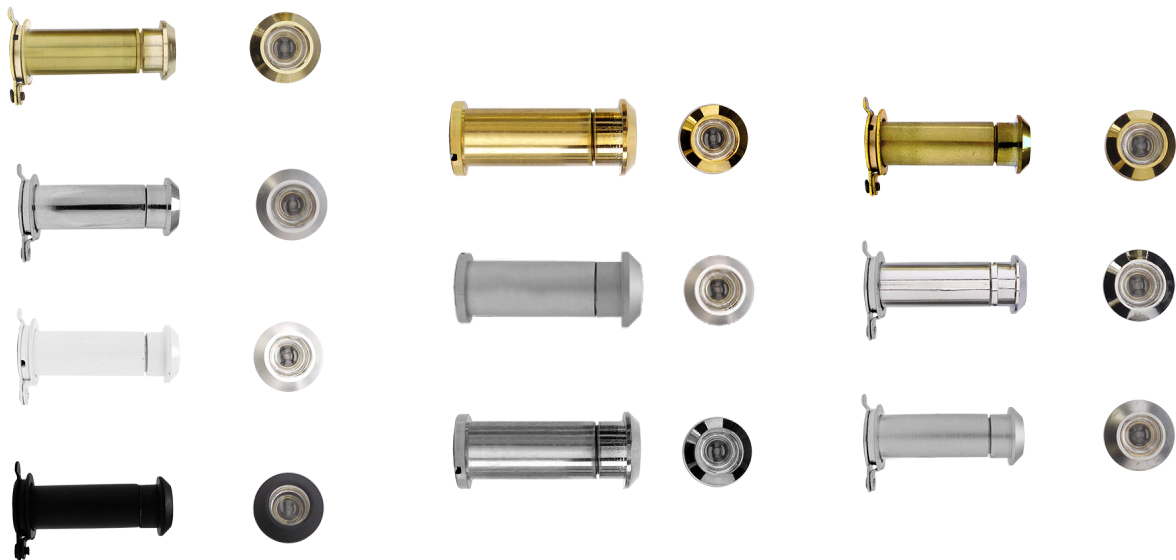

Features Include:

Awarded 'Secured by Design' approval by the Association of Police Officers

Made with a solid brass body

Comprises of 3 plastic lenses (glass lenses for stainless steel products)

Ensured to give crystal clear performance for years of safe, secure use

Comes in a range of colours to suite door furniture

Additional extensions available if you need to make your viewer even longer

Up to a 5 year inland coating guarantee on standard finishes,
and LIFETIME guarantee on stainless steel finishes

12MM WOODEN AND COMPOSITE DOOR VIEWERS (35-55MM)

Finishes	Product Code	Material Construction	Privacy Cover Included	PVD Head	Lens	Coating Guarantee
Polished Brass	CILBR	Brass	Yes	Yes	Plastic	5 Years Inland
Polished Chrome	CILCH	Brass	Yes	Yes	Plastic	5 Years Inland
White	CILWH	Brass	Yes	No	Plastic	5 Years Inland
Black	CILBL	Brass	Yes	No	Plastic	5 Years Inland
Gold Anodised	CILGA	Aluminium	No	No	Plastic	10 Years Colour Fast
Silver Anodised	CILSA	Aluminium	No	No	Plastic	10 Years Colour Fast
Satin Chrome	CILSC38-63	Brass	No	No	Plastic	5 Years Inland
PVD Gold	CILPVDG38-63-NANOCOAST	Stainless Steel	Yes	No	Glass	LIFETIME
Mirror Polished	CILMPSS38-63-NANOCOAST	Stainless Steel	Yes	No	Glass	LIFETIME
Satin Stainless	CILSSS38-63-NANOCOAST	Stainless Steel	Yes	No	Glass	LIFETIME