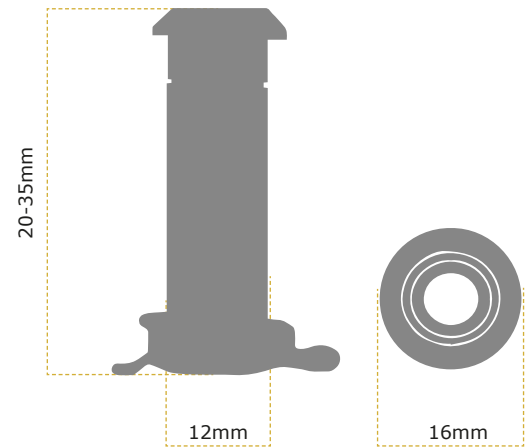

Recently Secured by Design have updated the specification for door viewers, and in order to reach SBD specifications a door viewer must have a viewing angle of at least 120 degrees from the end of the viewer (i.e. 60 degrees at both sides):

12MM WOODEN AND COMPOSITE DOOR VIEWERS (35-55MM)

Finishes	Product Code	Material Construction	Privacy Cover Included	PVD Head	Lens	Coating Guarantee
Polished Brass	CILBR	Brass	Yes	Yes	Plastic	5 Years Inland
Polished Chrome	CILCH	Brass	Yes	Yes	Plastic	5 Years Inland
White	CILWH	Brass	Yes	No	Plastic	5 Years Inland
Black	CILBL	Brass	Yes	No	Plastic	5 Years Inland
Gold Anodised	CILGA	Aluminium	No	No	Plastic	10 Years Colour Fast
Silver Anodised	CILSA	Aluminium	No	No	Plastic	10 Years Colour Fast
Satin Chrome	CILSC38-63	Brass	No	No	Plastic	5 Years Inland
PVD Gold	CILPVDG38-63-NANOCOAST	Stainless Steel	Yes	No	Glass	LIFETIME
Mirror Polished	CILMPSS38-63-NANOCOAST	Stainless Steel	Yes	No	Glass	LIFETIME
Satin Stainless	CILSSS38-63-NANOCOAST	Stainless Steel	Yes	No	Glass	LIFETIME