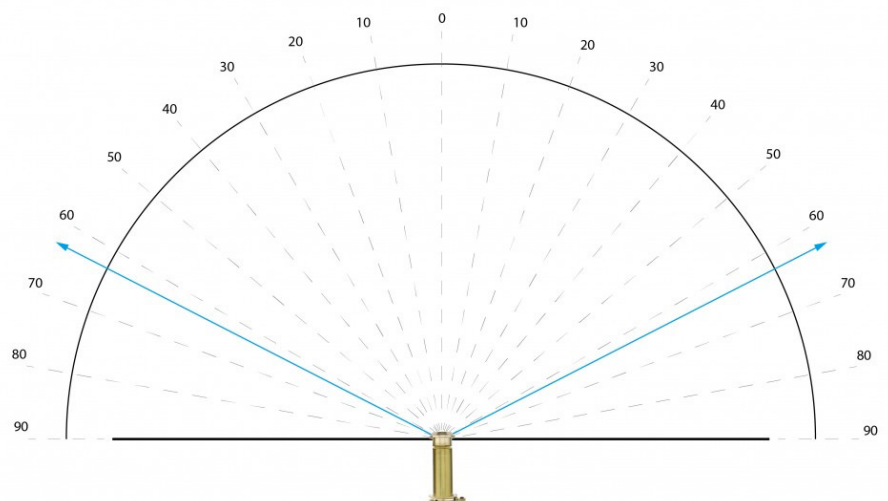

12MM WOODEN AND COMPOSITE DOOR VIEWERS (35-55MM)

Featuring a number of impressive designs and numerous finishes the Secured by Design Door Viewers range at UAP Ltd will look fantastic on any composite or timber doors!

Recently Secured by Design have updated the specification for door viewers, and in order to reach SBD specifications a door viewer must have a viewing angle of at least 120 degrees from the end of the viewer (i.e. 60 degrees at both sides):