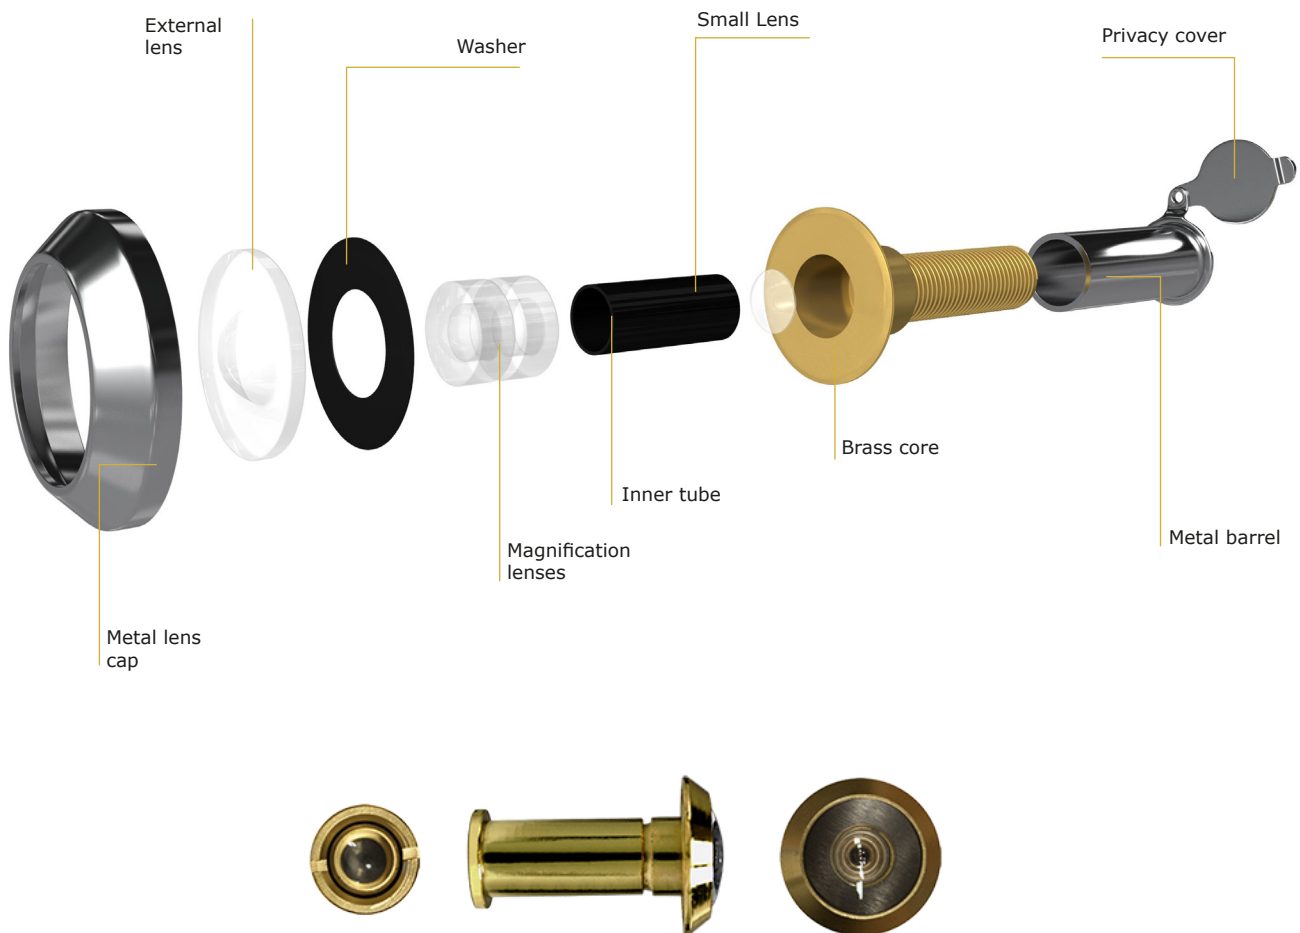

12MM WIDE ANGLE DOOR VIEWERS (35-55MM)

Featuring a number of impressive designs and numerous finishes the Door Viewers range at UAP Ltd will look fantastic on any door!

Each syphole has gone through rigorous testing, and have each been tested to DHF TS002:2009 which covers Corrosion Resistance, Security (Angle of Vision), Visual Clarity, Resistance to Misting Up, Ability to Clear After Misting, Length Adjustment Range and Marking. The door viewers have also been awarded 'Secured by Design' by the Association of Chief Police Officers.

Secured by Design

Official Police Security Initiative

Features Include:

Awarded 'Secured by Design' approval by the Association of Police Officers

Made with a solid brass body

Comprises of 3 plastic lenses

Ensured to give crystal clear performance for years of safe, secure use

Comes in a range of colours to suite door furniture

Additional extensions available if you need to make your viewer even longer

Up to a 5 year inland coating guarantee on standard finishes

12MMWIDE ANGLE DOOR VIEWERS (35-55MM)

Finishes	Product Code	Material Construction	Privacy Cover Included	PVD Head	Lens	Coating Guarantee
Polished Brass	CVPLBR	Brass	Yes	Yes	Plastic	5 Years Inland
Polished Chrome	CVPLCH	Brass	Yes	Yes	Plastic	5 Years Inland
White	CVPLWH	Brass	Yes	No	Plastic	5 Years Inland
Black	CVPLBL	Brass	Yes	No	Plastic	5 Years Inland
Gold Anodised	CVPLGA	Aluminium	No	No	Plastic	10 Years Colour Fast
Silver Anodised	CVPLSA	Aluminium	No	No	Plastic	10 Years Colour Fast