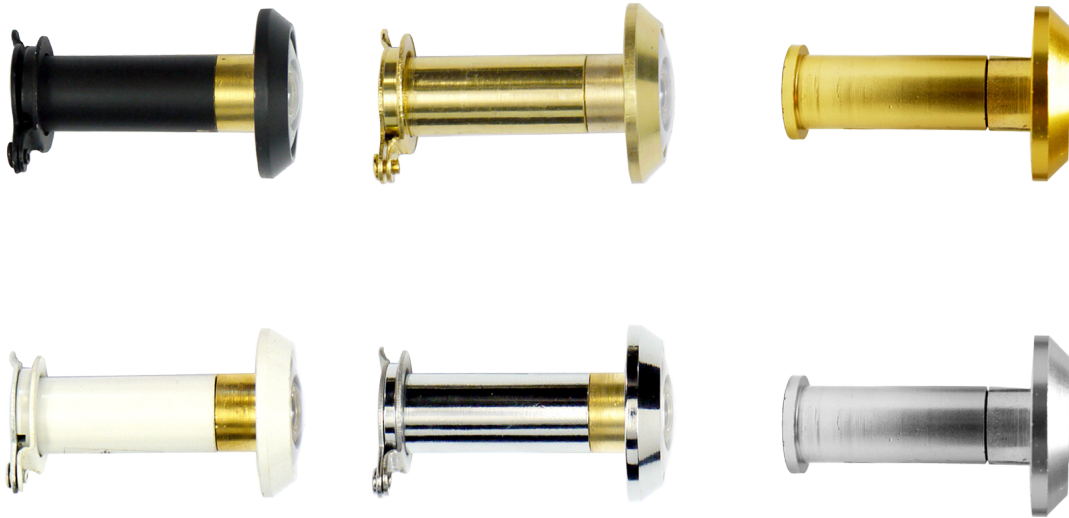

12MM WIDE ANGLE DOOR VIEWERS (35-55MM)

Featuring a number of impressive designs and numerous finishes the Door Viewers range at UAP Ltd will look fantastic on any door!

Each syphole has gone through rigorous testing, and have each been tested to DHF TS002:2009 which covers Corrosion Resistance, Security (Angle of Vision), Visual Clarity, Resistance to Misting Up, Ability to Clear After Misting, Length Adjustment Range and Marking. The door viewers have also been awarded 'Secured by Design' by the Association of Chief Police Officers.

Secured by Design

Official Police Security Initiative

Features Include:

Awarded 'Secured by Design' approval by the Association of Police Officers

Made with a solid brass body

Comprises of 3 plastic lenses

Ensured to give crystal clear performance for years of safe, secure use

Comes in a range of colours to suite door furniture

Additional extensions available if you need to make your viewer even longer

Up to a 5 year inland coating guarantee on standard finishes

12MMWIDE ANGLE DOOR VIEWERS (35-55MM)

Finishes	Product Code	Material Construction	Privacy Cover Included	PVD Head	Lens	Coating Guarantee
Polished Brass	CVPLBR	Brass	Yes	Yes	Plastic	5 Years Inland
Polished Chrome	CVPLCH	Brass	Yes	Yes	Plastic	5 Years Inland
White	CVPLWH	Brass	Yes	No	Plastic	5 Years Inland
Black	CVPLBL	Brass	Yes	No	Plastic	5 Years Inland
Gold Anodised	CVPLGA	Aluminium	No	No	Plastic	10 Years Colour Fast
Silver Anodised	CVPLSA	Aluminium	No	No	Plastic	10 Years Colour Fast