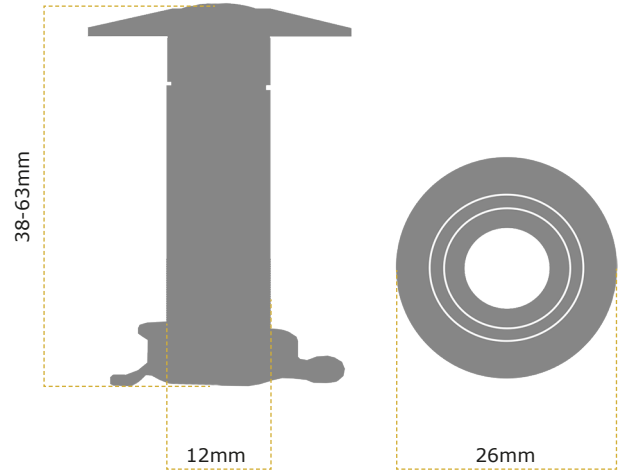

12MM WIDE ANGLE DOOR VIEWERS (35-55MM)

Featuring a number of impressive designs and numerous finishes the Door Viewers range at UAP Ltd will look fantastic on any door!

Each syphole has gone through rigorous testing, and have each been tested to DHF TS002:2009 which covers Corrosion Resistance, Security (Angle of Vision), Visual Clarity, Resistance to Misting Up, Ability to Clear After Misting, Length Adjustment Range and Marking. The door viewers have also been awarded 'Secured by Design' by the Association of Chief Police Officers.

12MMWIDE ANGLE DOOR VIEWERS (35-55MM)

Finishes	Product Code	Material Construction	Privacy Cover Included	PVD Head	Lens	Coating Guarantee
Polished Brass	CVPLBR	Brass	Yes	Yes	Plastic	5 Years Inland
Polished Chrome	CVPLCH	Brass	Yes	Yes	Plastic	5 Years Inland
White	CVPLWH	Brass	Yes	No	Plastic	5 Years Inland
Black	CVPLBL	Brass	Yes	No	Plastic	5 Years Inland
Gold Anodised	CVPLGA	Aluminium	No	No	Plastic	10 Years Colour Fast
Silver Anodised	CVPLSA	Aluminium	No	No	Plastic	10 Years Colour Fast