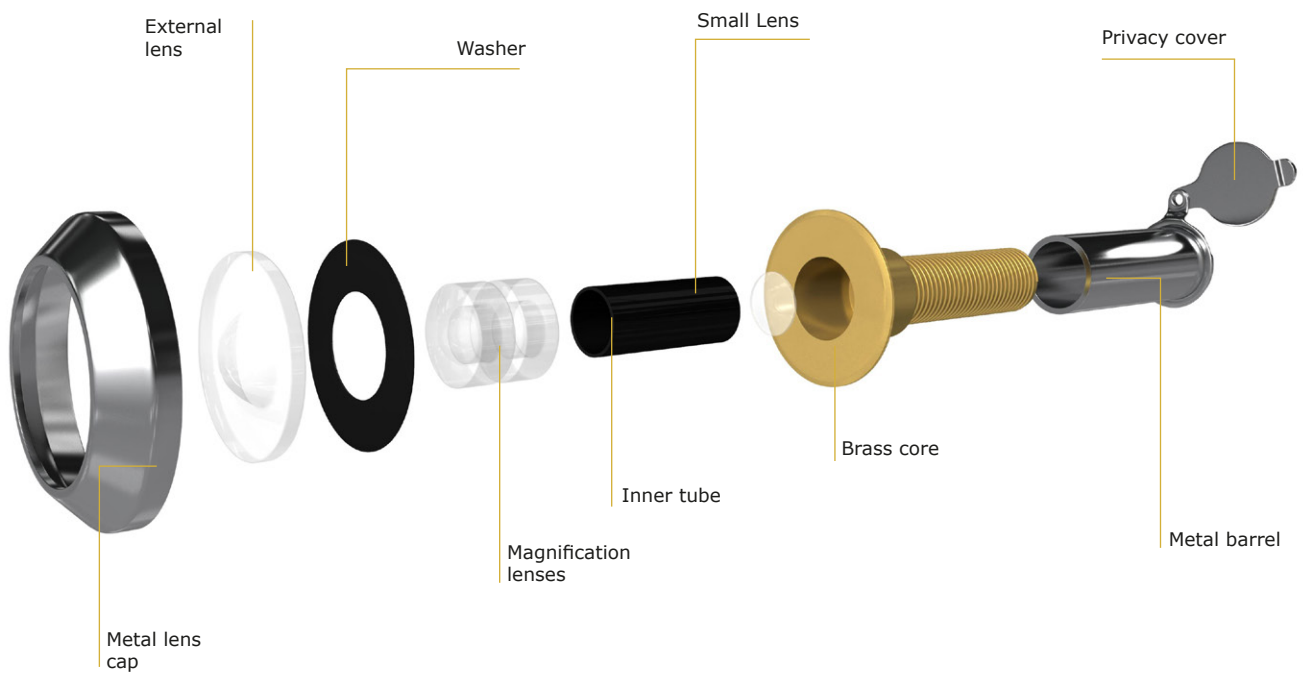

12MM LONG DOOR VIEWERS (55-75MM)

Featuring a number of impressive designs and numerous finishes the Secured by Design Door Viewers range at UAP Ltd will look fantastic on any Composite or Wooden doors!

Made with a solid brass body, and comprising of 3 plastic lenses, each syphole ensures to give crystal clear performance for years of safe, secure use. As standard, long door viewers are salt spray tested for a minimum of 480 hours, and comes with a 5 year inland coating guarantee. Polished brass and polished chrome door viewers come with a PVD head, which helps prevent rust developing in coastal areas. Polished brass, polished chrome, white and black door viewers also come with a FREE privacy cover!

LONG

Each spyhole has gone through rigorous testing, and have each been tested to DHF TS002:2009 which covers Corrosion Resistance, Security (Angle of Vision), Visual Clarity, Resistance to Misting Up, Ability to Clear After Misting, Length Adjustment Range and Marking.

Features Include:

Made with a solid brass body

Comprises of 3 plastic lenses

Ensured to give crystal clear performance for years of safe, secure use

Comes in a range of colours to suite door furniture

Additional extensions available if you need to make your viewer even longer