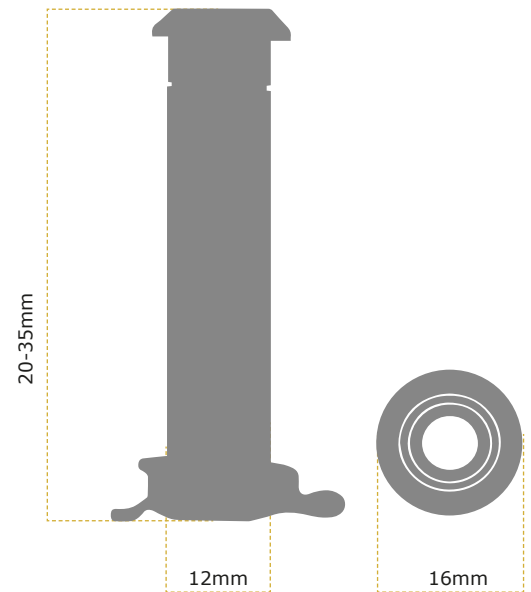

Features Include:

Made with a solid brass body

Comprises of 3 plastic lenses

Ensured to give crystal clear performance for years of safe, secure use

Comes in a range of colours to suite door furniture

Additional extensions available if you need to make your viewer even longer

Up to a 5 year inland coating guarantee on standard finishes

12MM LONG DOOR VIEWERS (55-75MM)

Finishes	Product Code	Material Construction	Privacy Cover Included	PVD Head	Lens	Coating Guarantee
Polished Brass	SDV125575BR	Brass	Yes	Yes	Plastic	5 Years Inland
Polished Chrome	SDV125575CH	Brass	Yes	Yes	Plastic	5 Years Inland
White	SDV125575WH	Brass	Yes	No	Plastic	5 Years Inland
Black	SDV125575BL	Brass	Yes	No	Plastic	5 Years Inland