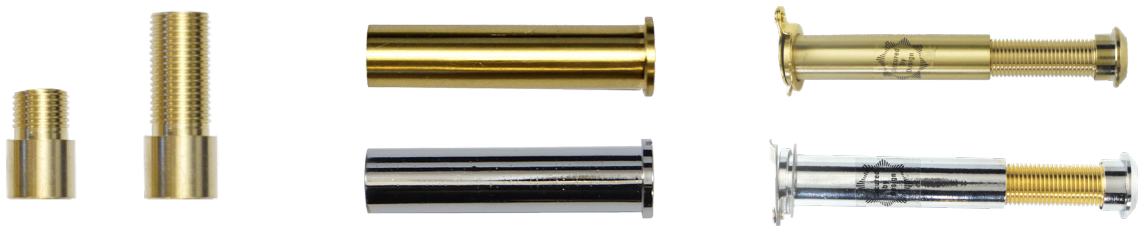

DOOR VIEWER EXTENSIONS

Depending upon your door, frame or wall thickness you may need an extension piece! The great Door Viewer Extension is suitable for 12 mm and 14 mm Barrel Door Viewers and provides up to 55 mm added length to fit thicker doors. By increasing the overall length of the door viewer you can easily fit it onto a variety of different thickness doors.

12MM DOOR VIEWER EXTENSIONS

Finishes	Product Code	Material Construction	Extension Size	Barrel Width
Polished Brass	AL1210BR	Brass	10mm	12mm
Polished Brass	AL1220BR	Brass	20mm	12mm
Polished Brass	160DVEXT	Brass	55mm	12mm
Polished Chrome	160DVEXTCH	Brass	55mm	12mm

14MM DOOR VIEWER EXTENSIONS

Finishes	Product Code	Material Construction	Extension Size	Barrel Width
Polished Brass	AL1420BR	Brass	20mm	14mm